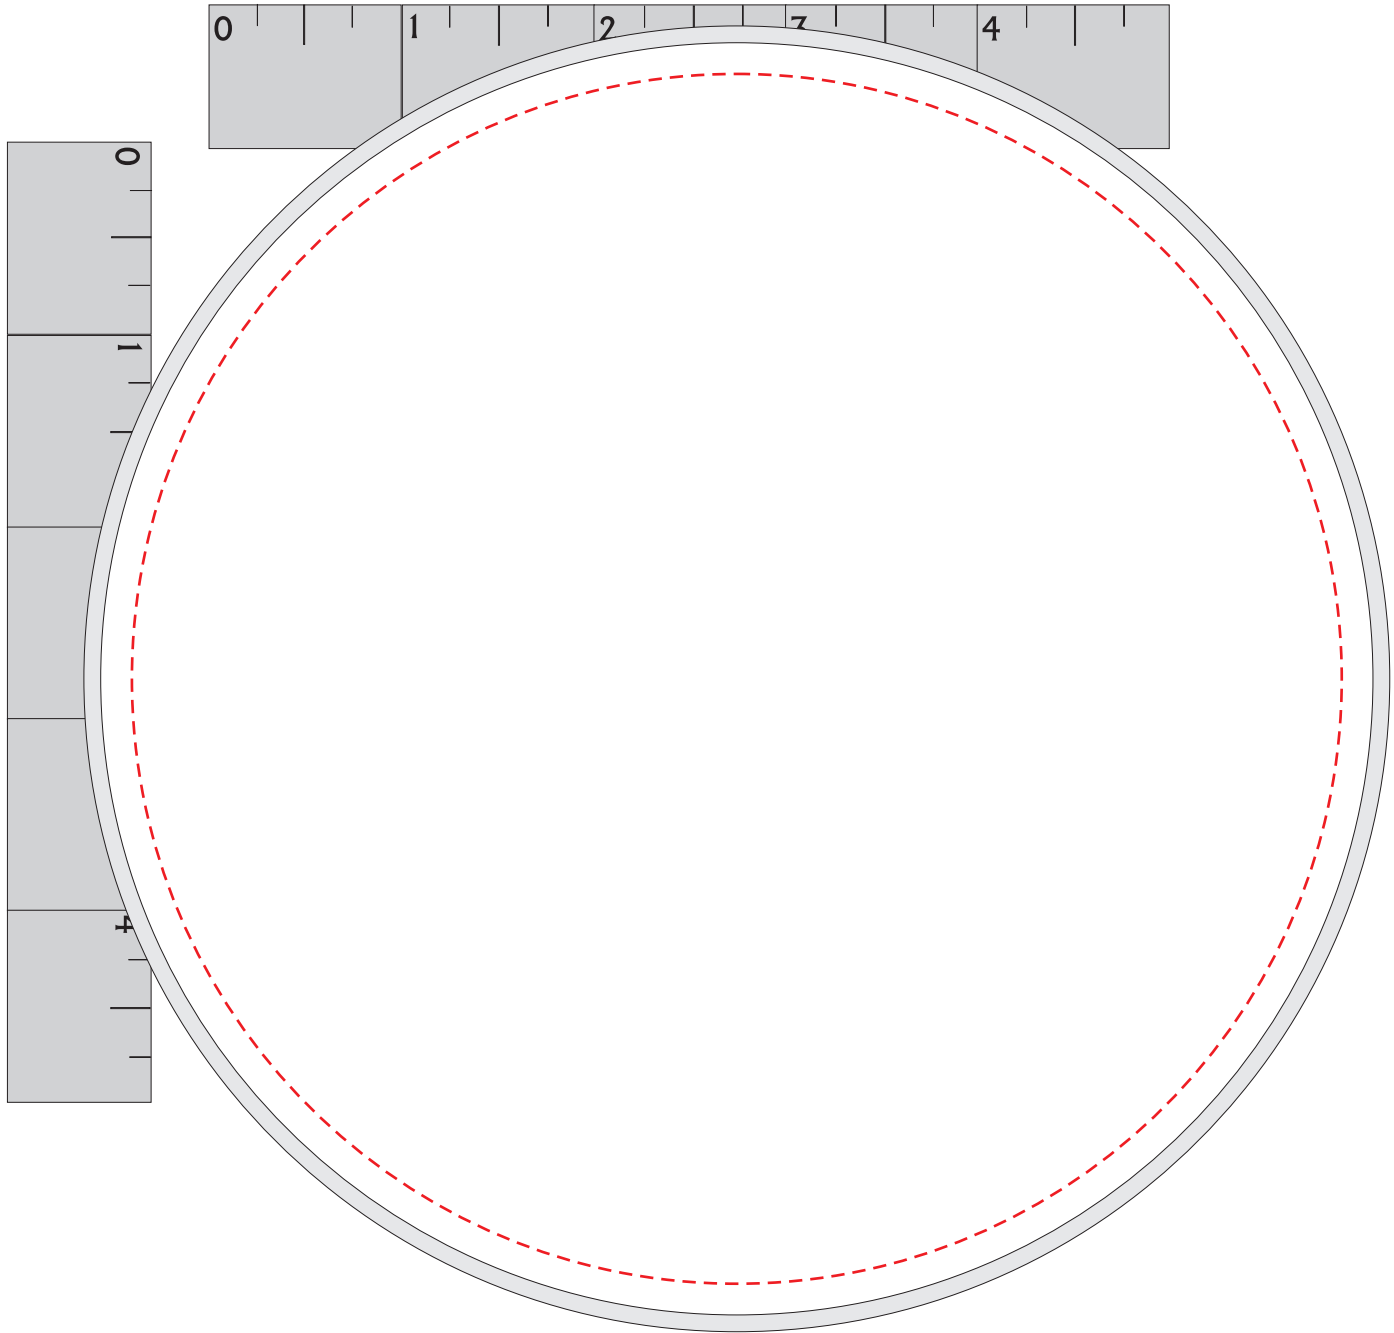

## 1 or 2 Color Direct Imprint

**Imprint Area: 5" Diameter**

**PRODUCT DIMENSIONS: 6 5/8" X 7 1/4"**

- Red Layout Lines Do NOT Print.  
Actual Size (100%)

## Full Color Direct Imprint

**IMPRINT SIZE: 6.3" DIAMETER**

**PRODUCT DIMENSIONS: 6 5/8" X 7 1/4"**

- Red Layout Lines Do NOT Print.  
Actual Size (100%)

## Full-Color Label

**LABEL SIZE: 8.75" x 6.25"**

**PRODUCT DIMENSIONS: 6 5/8" X 7 1/4"**

- Red Layout Lines Do NOT Print.  
Actual Size (100%)

## 1-Color Direct Imprint

**IMPRINT SIZE: 6.25"W x 4"H**  
**PRODUCT DIMENSIONS: 6 5/8" X 7 1/4"**

- Red Layout Lines Do NOT Print.  
Actual Size (100%)