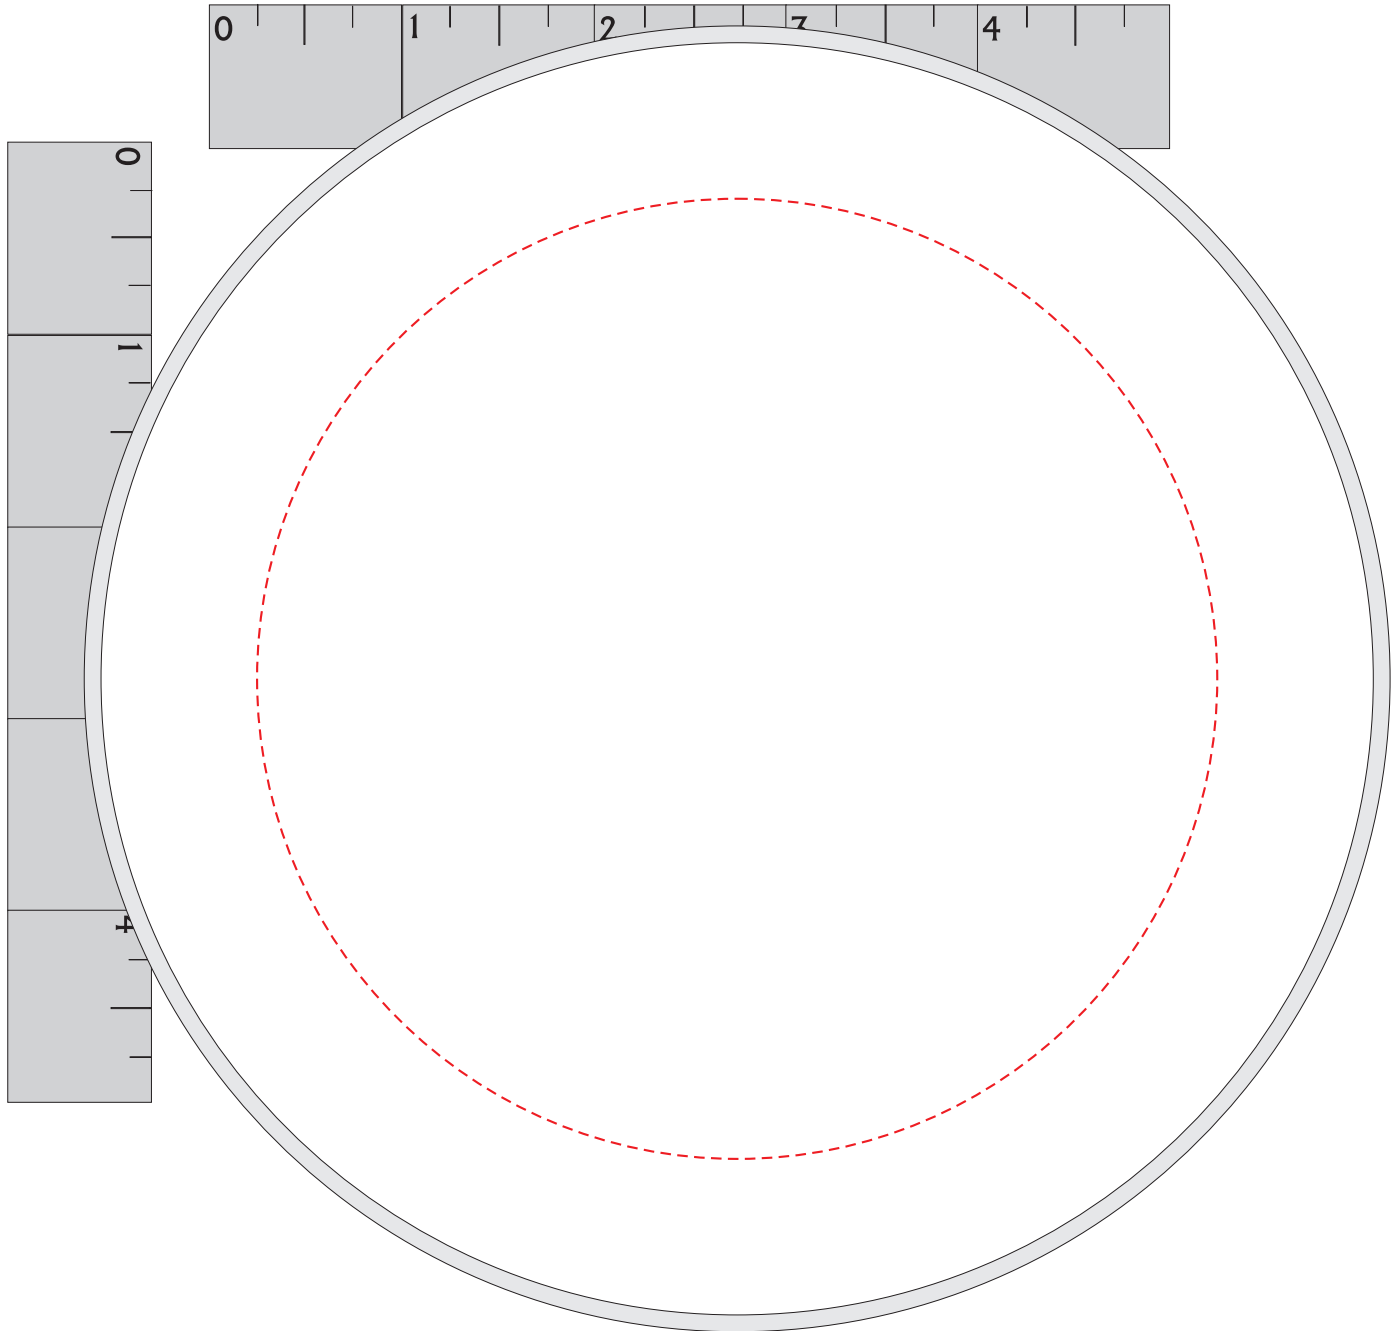

## 1 or 2 Color Direct Imprint

**Imprint Area: 5" Diameter**

**PRODUCT DIMENSIONS: 6 5/8" X 7 1/4"**

- Red Layout Lines Do NOT Print.  
Actual Size (100%)

## Full Color Direct Imprint

**IMPRINT SIZE: 6.3" DIAMETER**

**PRODUCT DIMENSIONS: 6 5/8" X 7 1/4"**

- Red Layout Lines Do NOT Print.  
Actual Size (100%)

# 1 Gallon Tin - LID Full-Color Label

**LABEL SIZE: 6" DIAMETER**

**PRODUCT DIMENSIONS: 6 5/8" X 7 1/4"**

- Red Layout Lines Do NOT Print.  
Actual Size (100%)

## Full-Color Label

**LABEL SIZE: 8.75" x 6.25"**

**PRODUCT DIMENSIONS: 6 5/8" X 7 1/4"**

- Red Layout Lines Do NOT Print.  
Actual Size (100%)