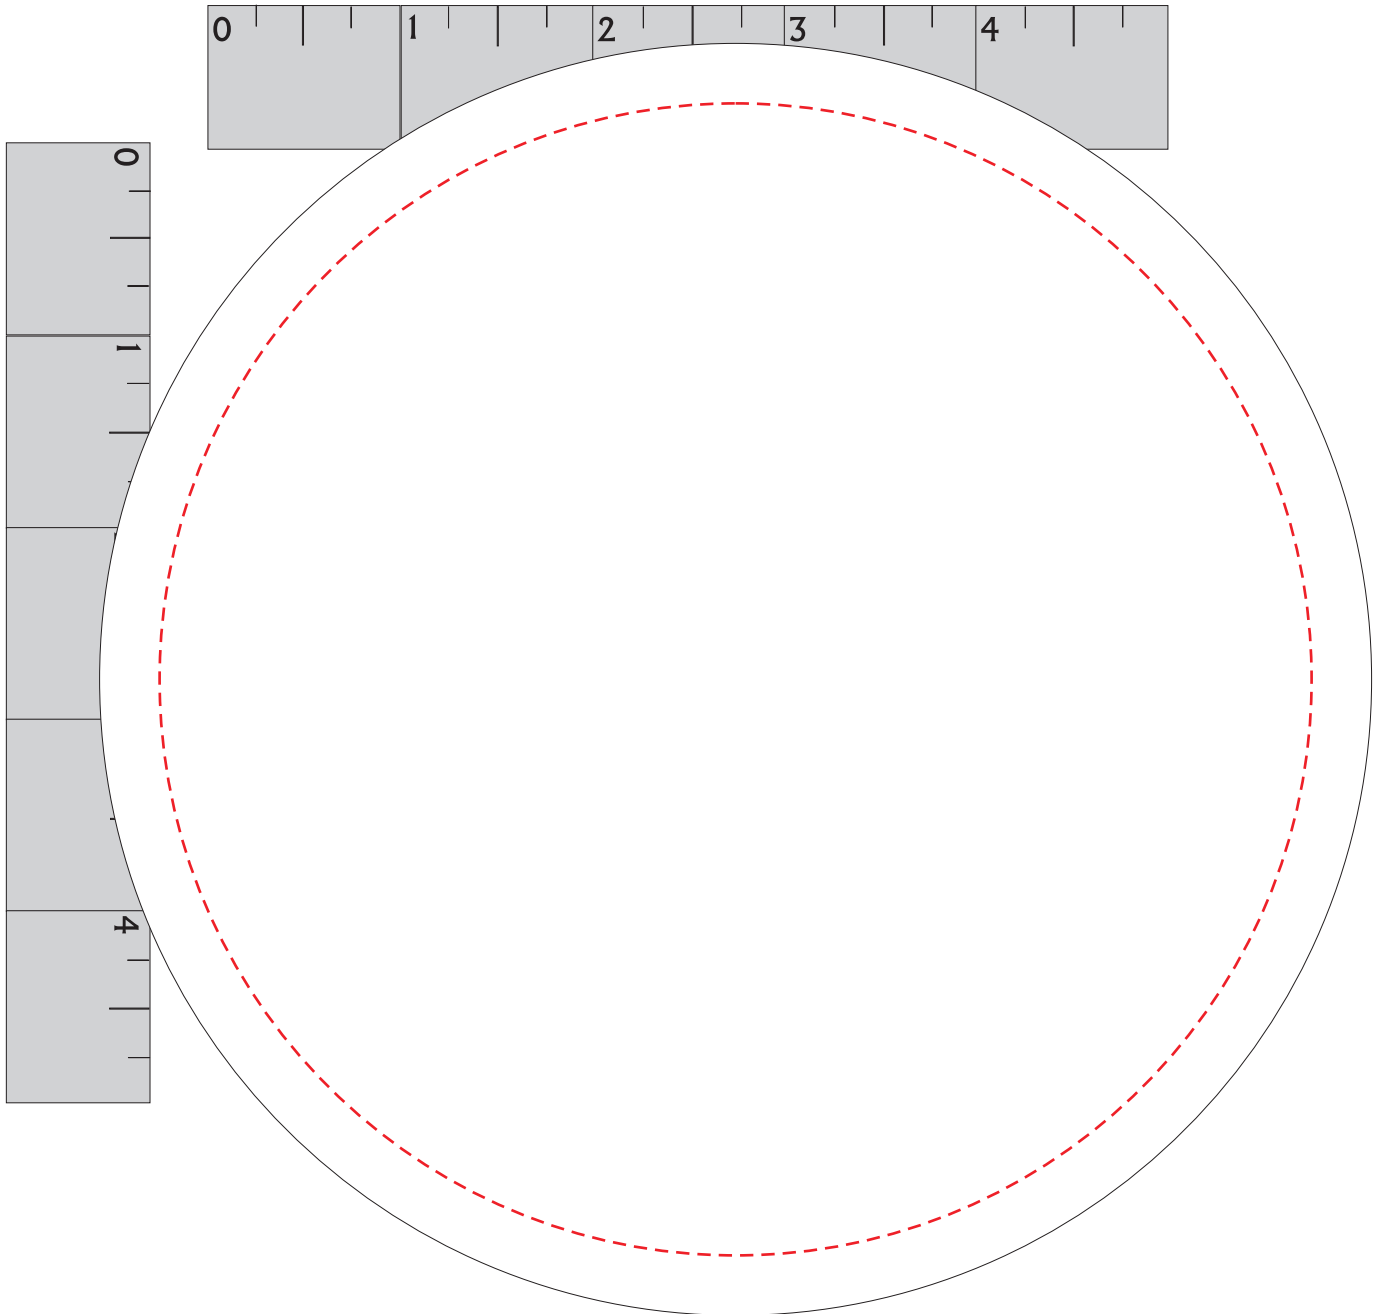

1 Gallon Tin - LID Full-Color Label

LABEL SIZE: 6" DIAMETER

PRODUCT DIMENSIONS: 6 5/8" X 7 1/4"

- Red Layout Lines Do NOT Print.
Actual Size (100%)