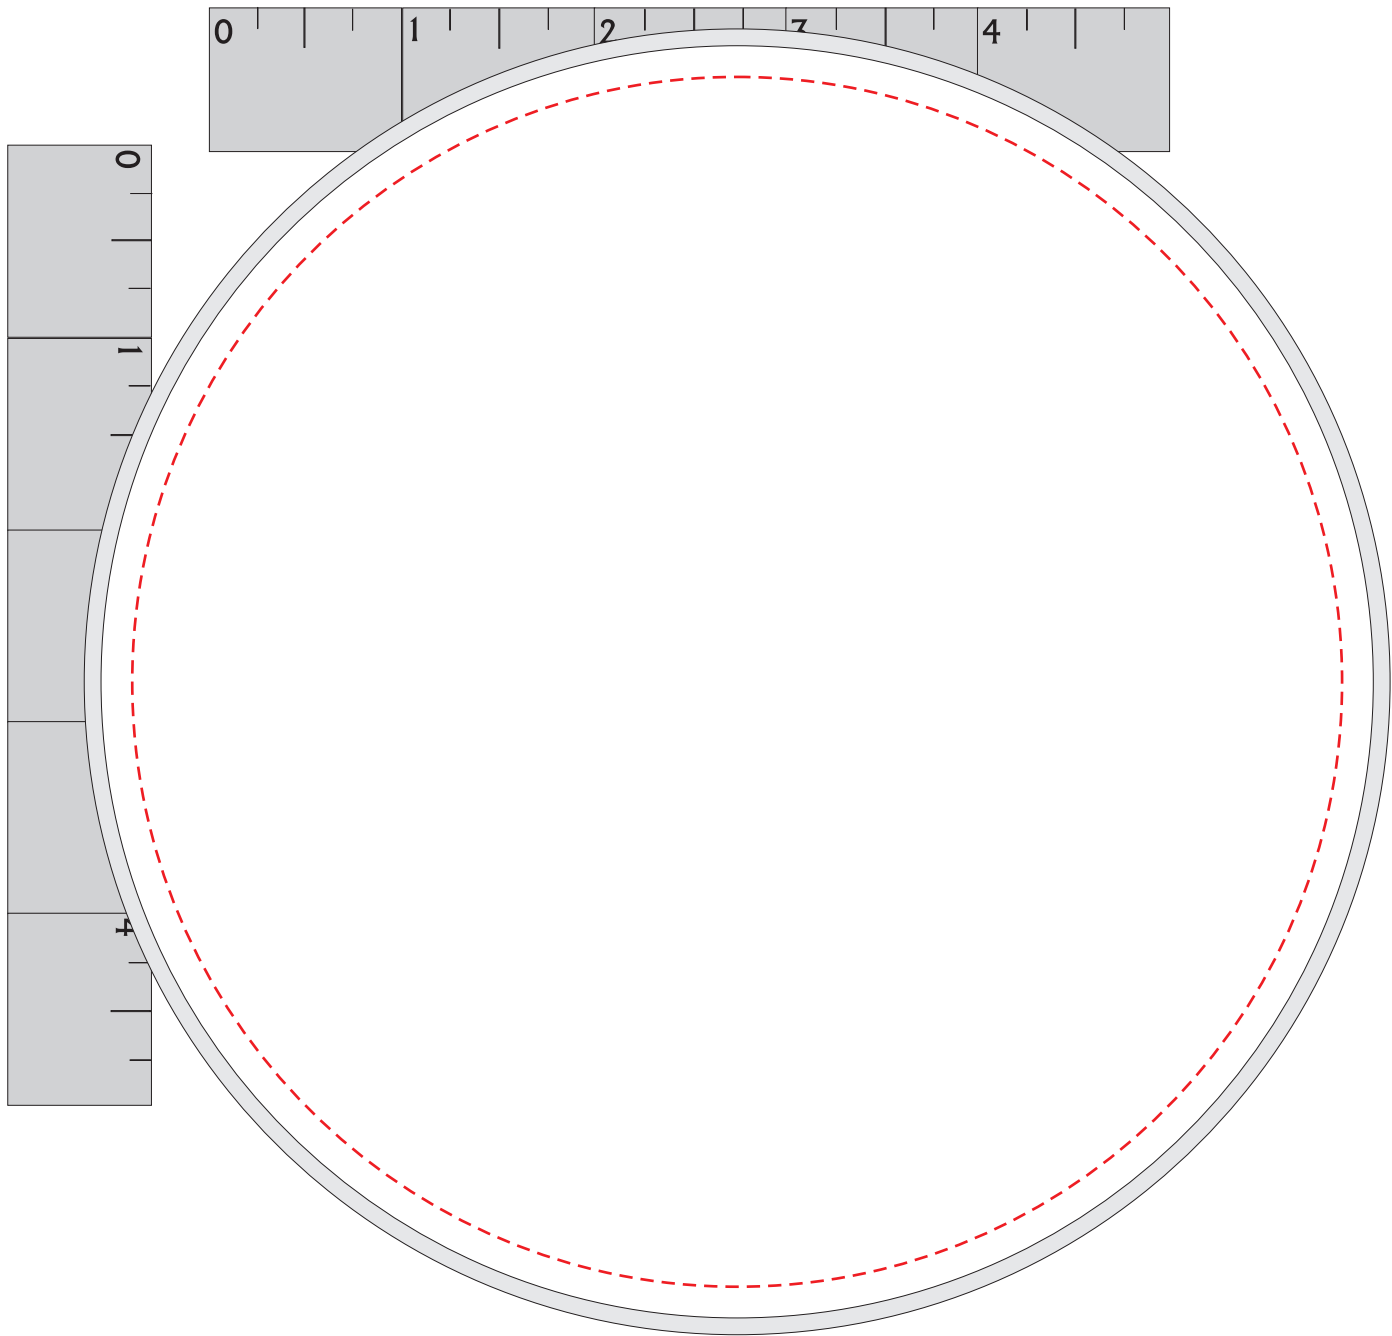

GALLON TIN - LID

4 COLOR DIRECT IMPRINT

IMPRINT SIZE: 6.3" DIAMETER

PRODUCT DIMENSIONS: 6 5/8" X 7 1/4"

- Red Layout Lines Do NOT Print.
Actual Size (100%)

GALLON TIN - LID

Full-Color LABEL

LABEL SIZE: 6" DIAMETER

PRODUCT DIMENSIONS: 6 5/8" X 7 1/4"

- Red Layout Lines Do NOT Print.
Actual Size (100%)