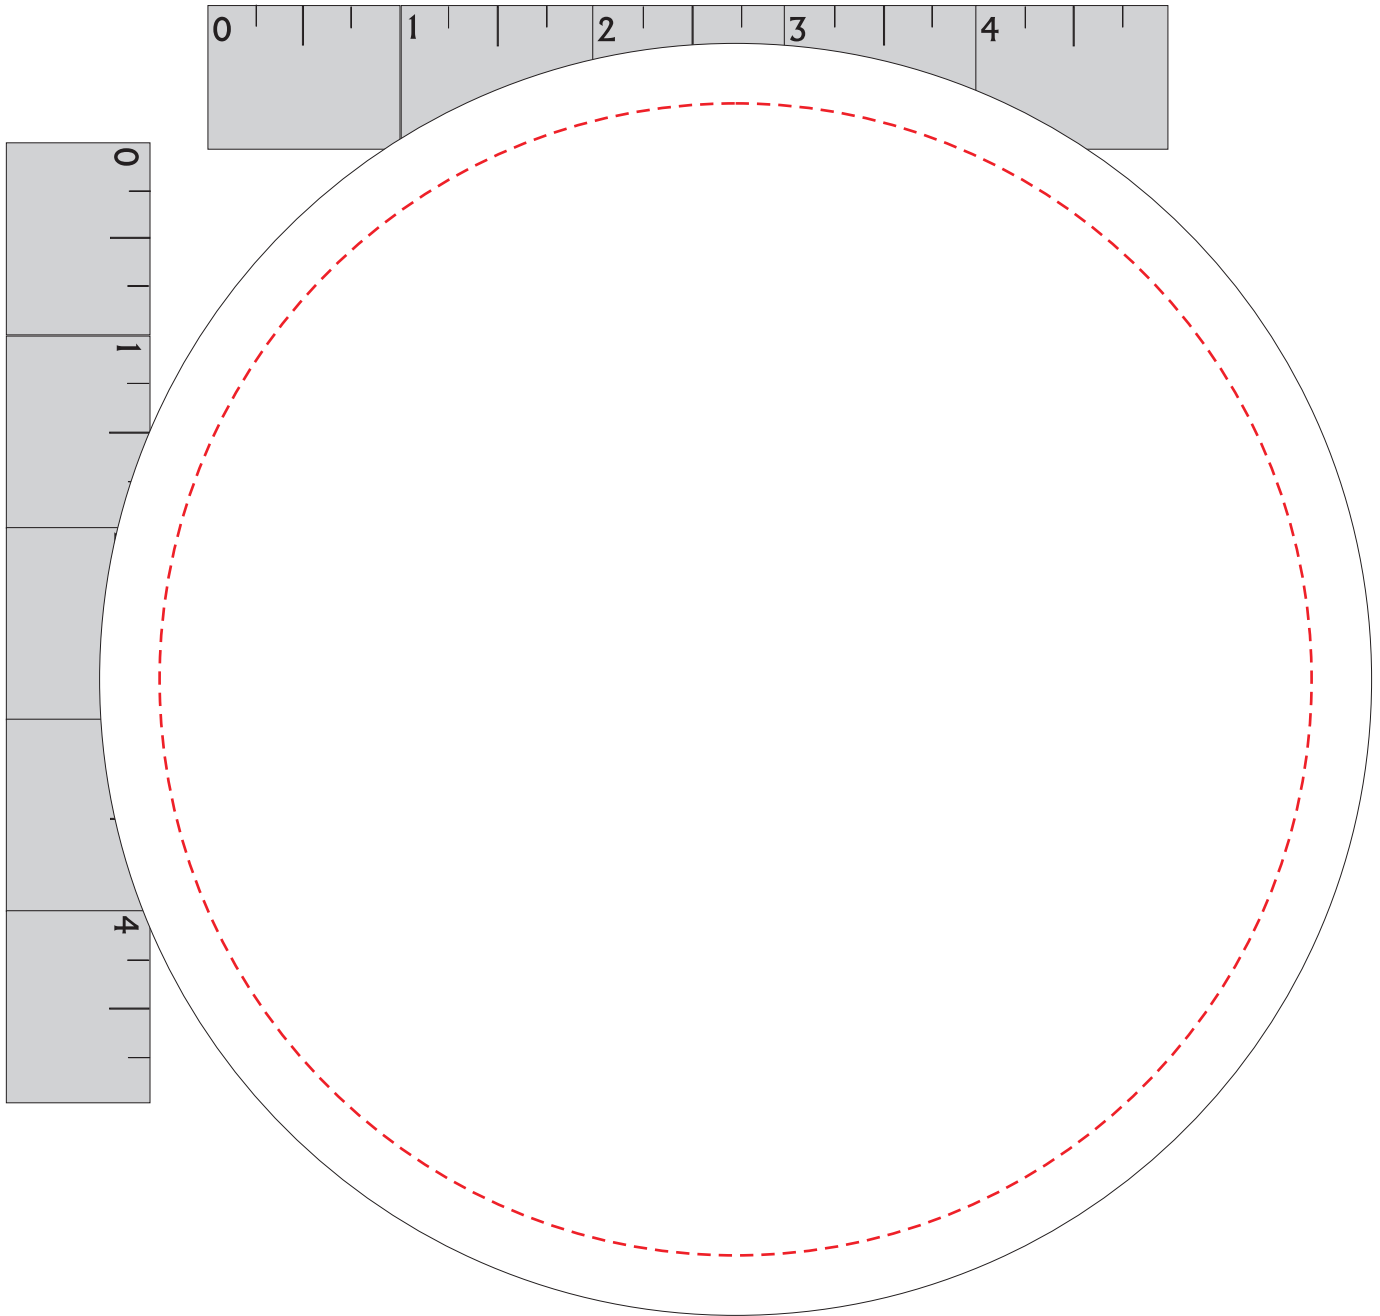

GALLON TIN - LID

4 COLOR DIRECT IMPRINT

IMPRINT SIZE: 6.3" DIAMETER

PRODUCT DIMENSIONS: 6 5/8" X 7 1/4"

- Red Layout Lines Do NOT Print.
Actual Size (100%)

GALLON TIN - LID

Full-Color LABEL

LABEL SIZE: 6" DIAMETER

PRODUCT DIMENSIONS: 6 5/8" X 7 1/4"

- Red Layout Lines Do NOT Print.
Actual Size (100%)