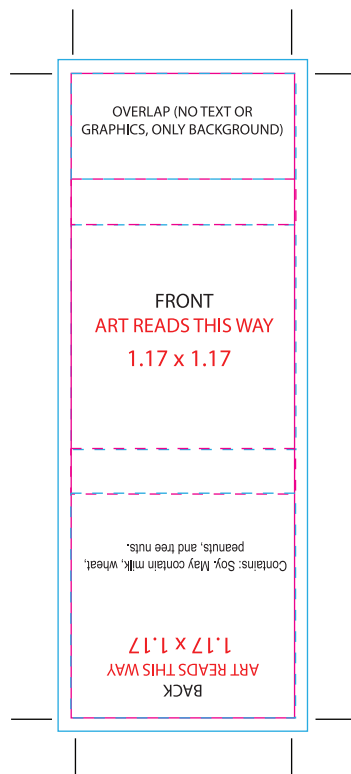

1.25" Wrapped Squares

full-color imprint on
paper wrapper

TEMPLATE GUIDELINES:

- Black type must be 100% K
- Eye Spot should be 100% K or darkest available color
- Imprint Safe Area = (any important copy or graphics must be within these areas)
- No copy should be placed on the sides
Design elements are ok, but will not be centered
- DO NOT alter any other layers without approval
- Minimum type size = 6pt
- Please specify any Spot Colors used in area provided
- Do Not Embed Artwork or Fonts
(Please zip and send with artwork)
- All fonts must be outlined
- Acceptable file formats: eps, ai, pdfs
- For full-color imprint, hi-res tiff, jpg, or png files are also accepted.

1.25" Direct Imprint Squares

1 - 2 colors only on
gold/silver/white foil