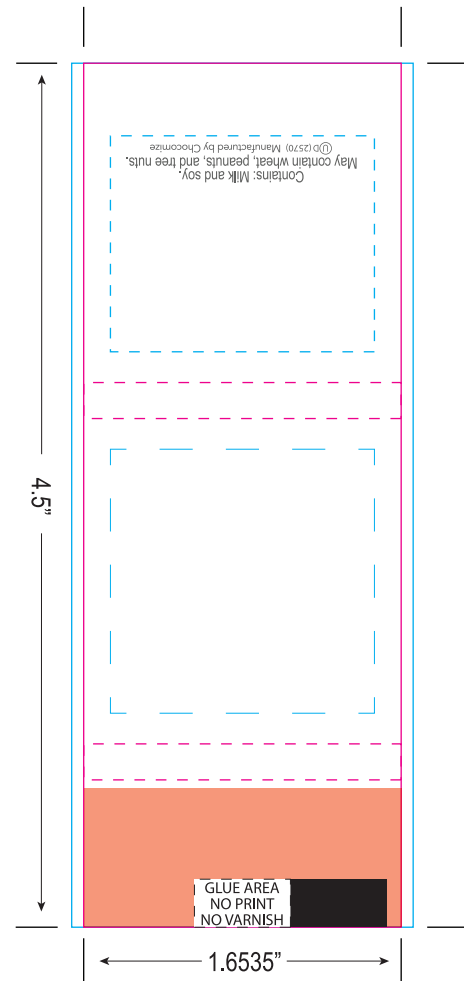

# 1.75" x 1.75" Molded Chocolate Squares

## TEMPLATE GUIDELINES

- **Black type must be 100% K**
- Eye Spot should be 100% K or darkest available color
- Imprint Safe Area = any important copy or graphics must be within these areas
- No copy should be placed on the sides of the bars
- Only add artwork within the "YOUR ART HERE" and its sublayers
- **DO NOT** alter any other layers including stacking order
- Net Wt must be on the front imprint area in San Serif font
- **Minimum type size = 6pt Reverse & 4pt Positive**
- **Minimum line weight = .5pt Positive & .75pt Reverse**

  
 CHOCOLATE MOLD  
 IMPRINT AREA  
 14pt size or larger  
 Italics upon revision

Must use vector art  
 for engraving