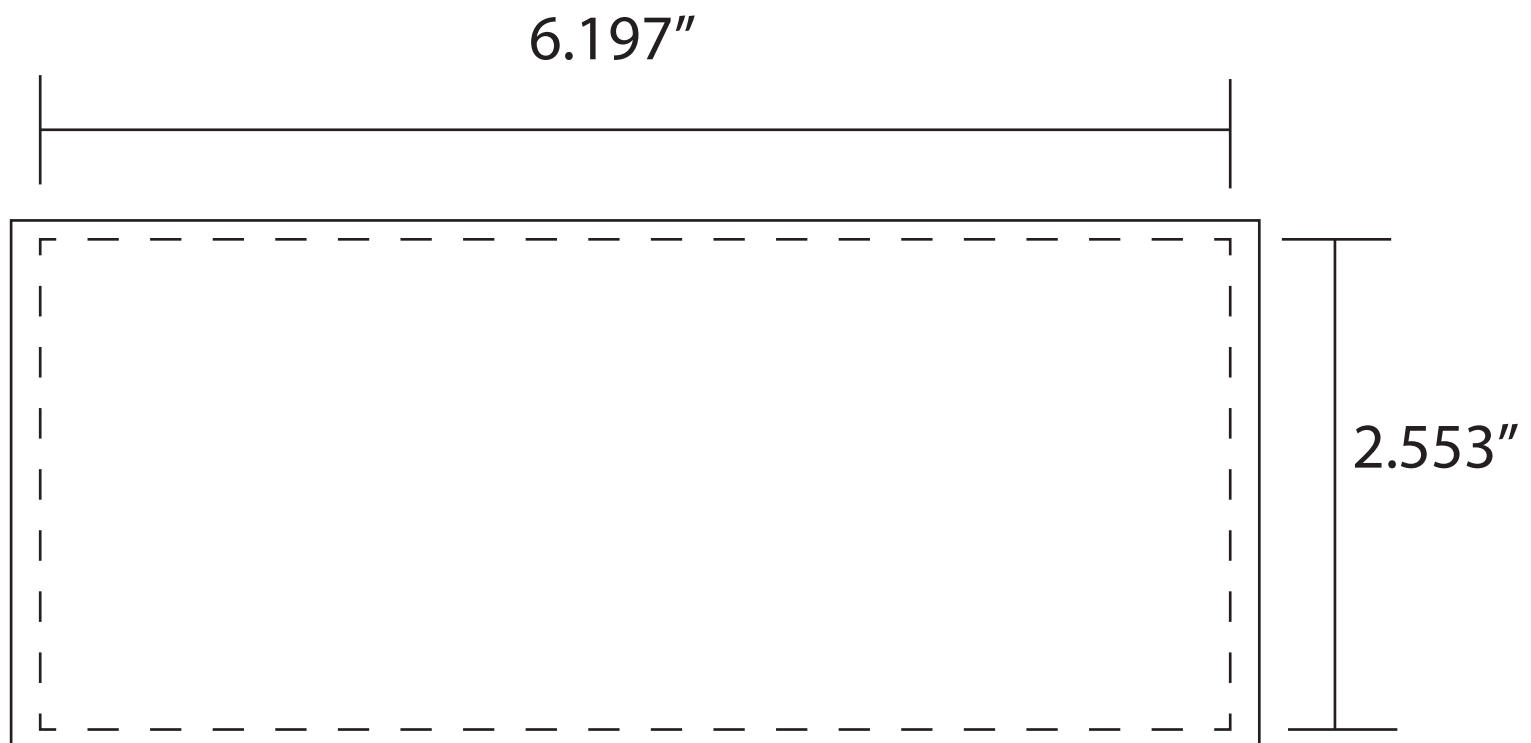

# Set Of 10 Chocolate Squares - Layout

Front: 1.17 x 1.17"  
Sides: 1.17 x 0.237"

1. Imprint Safe Area= important art or graphics must be within these areas.
2. Minimum Type Size: 7pt
3. No metallic colors such as silver or gold
4. Expand image beyond dotted lines into bleed zone
5. No PMS match but colors will be as close as possible
6. Outline all text layers
7. Do not flatten image, submit finished file in PDF, AI or EPS format
8. Only add artwork within the 'Your Art Here' layer.

# Set Of 10 Chocolate Squares - Back Card

1. Imprint Safe Area= important art or graphics must be within these areas.
2. Minimum Type Size: 7pt
3. No metallic colors such as silver or gold
4. Expand image beyond dotted lines into bleed zone
5. No PMS match but colors will be as close as possible
6. Outline all text layers
7. Do not flatten image, submit finished file in PDF, AI or EPS format
8. Only add artwork within the 'Your Art Here' layer.

IMPRINT SAFE AREA

BLEED ZONE