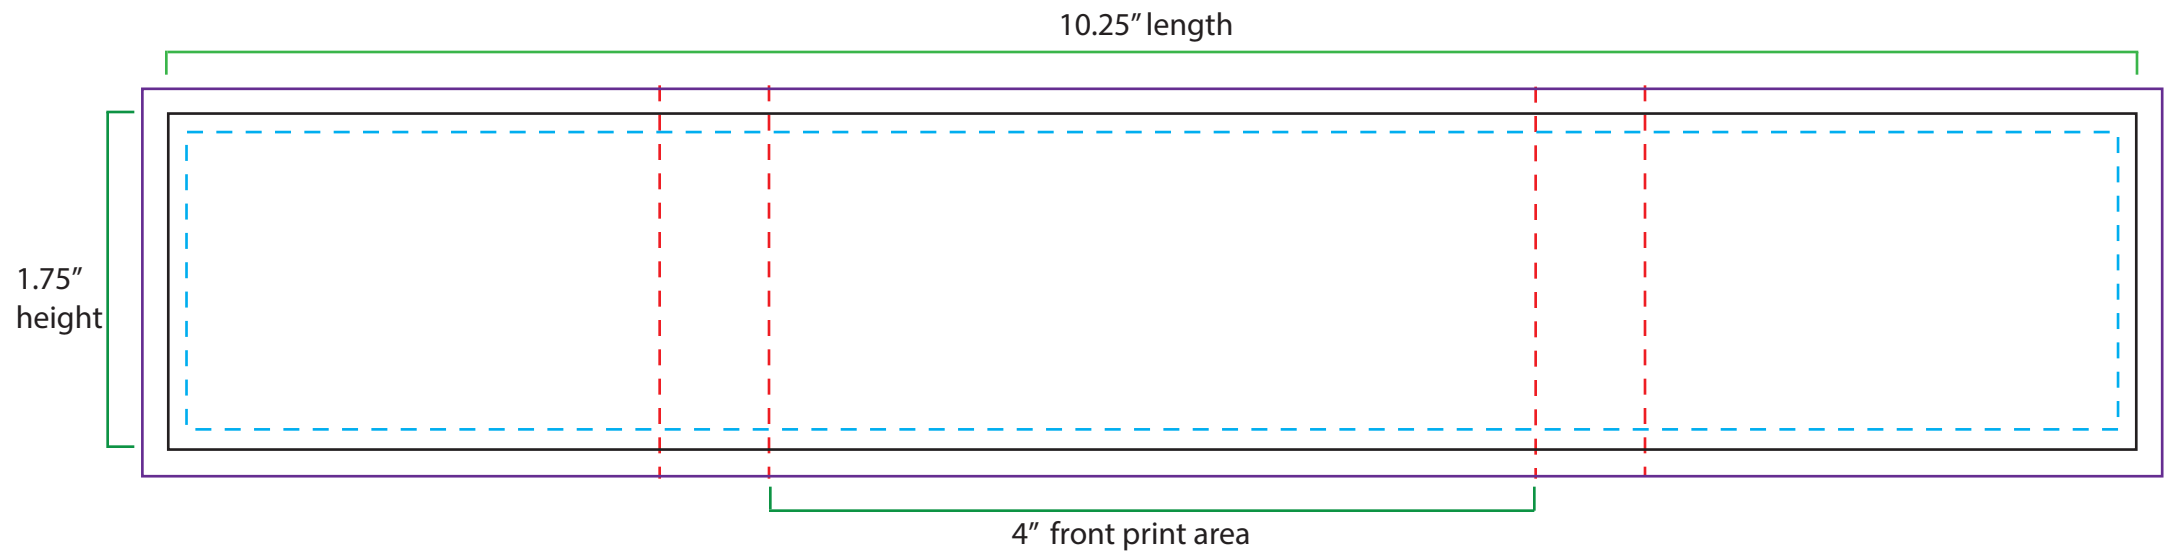

Product: 12pc Chocolate Box

Chocolate Type:

## 12-Piece Chocolate Box Template

Full Size: 10.25" x 1.75"

Front Print Area: 4" x 1.75"

Blue dotted line is the text limits line

Red line is the fold line

Black Line is the imprint area

Purple line is the bleed line