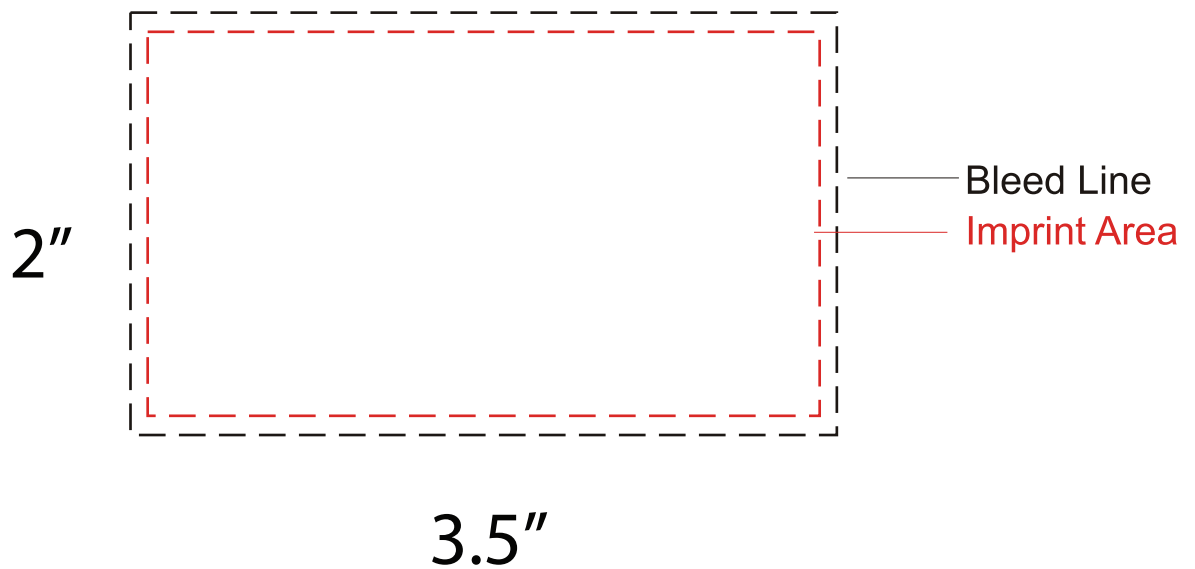

# Chocolate Covered Oreo Gift Box | 12 Pack Full-Color Sleeve

Actual Size (100%)

Score Line

Score Line

Score Line

Score Line

- Red Layout Lines Do NOT Print.

# Chocolate Covered Oreo® Gift Box | 12 Pack Full-Color Hang Tag

Actual Size (100%)

**IMPRINT AREA: 3.5"W x 2.0"H**

 - Red Layout Lines Do NOT Print.

EXTEND ART TO BLEED LINES  
OUTLINE ALL FONTS

## DIRECT IMPRINT ON OREO® (edible ink)

Actual Size (100%)

Icing Area: 1.25" diameter  
Imprint Area: 1:00" diameter