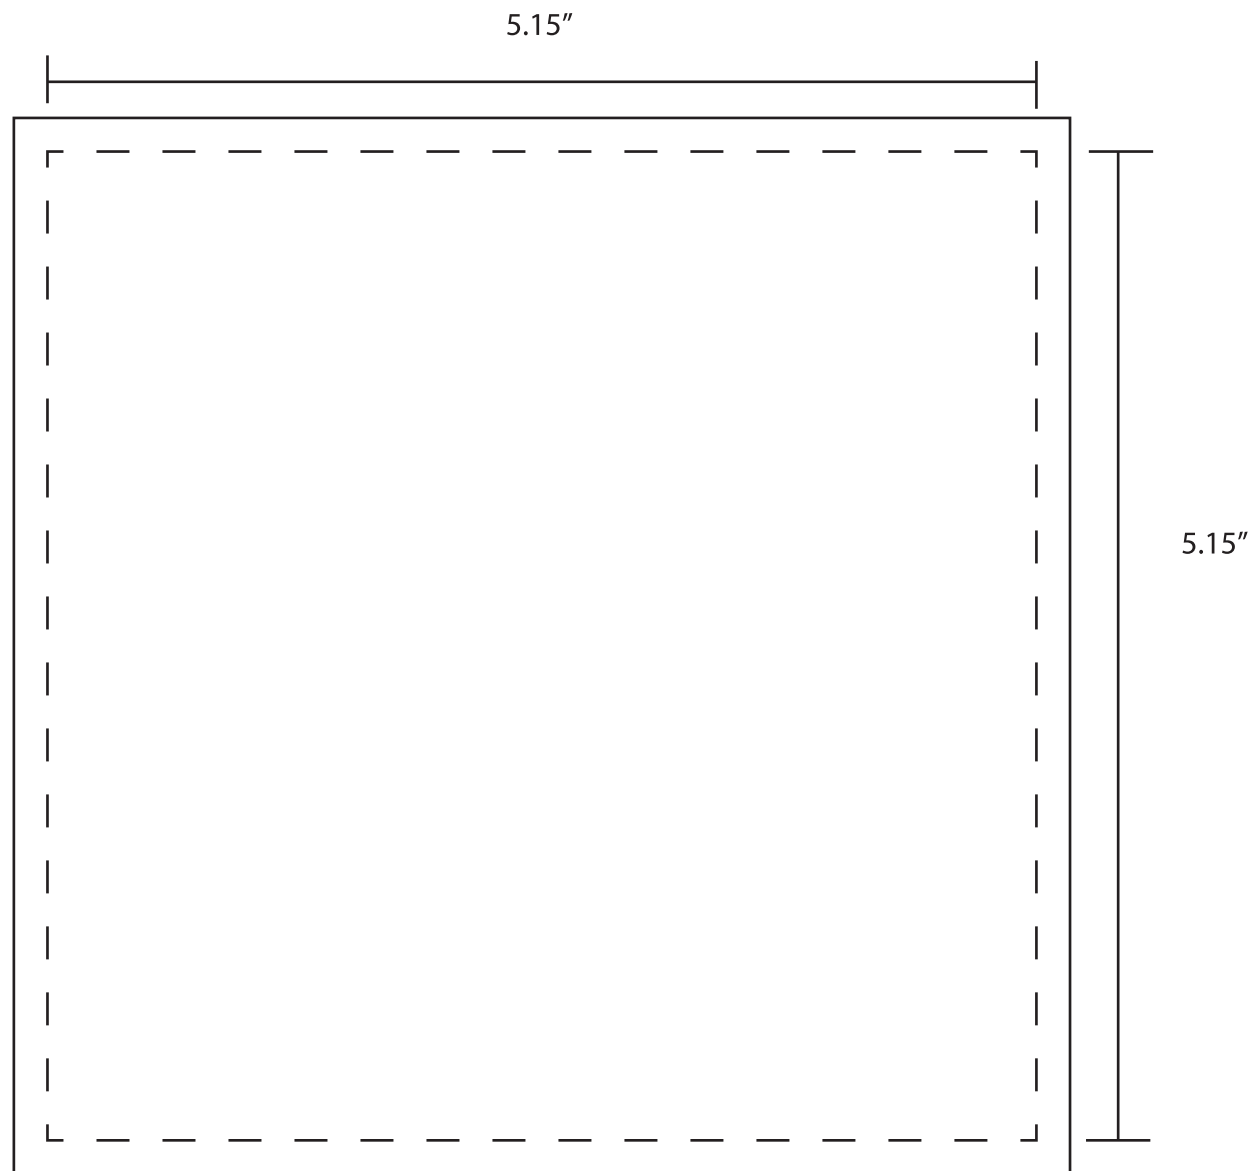

Set Of 16 Chocolate Squares - Layout

1. Imprint Safe Area= important art or graphics must be within these areas.
2. Minimum Type Size: 7pt
3. No metallic colors such as silver or gold
4. Expand image beyond dotted lines into bleed zone
5. No PMS match but colors will be as close as possible
6. Outline all text layers
7. Do not flatten image, submit finished file in PDF, AI or EPS format
8. Only add artwork within the 'Your Art Here' layer.

Set Of 16 Chocolate Squares - Back Card

1. Imprint Safe Area= important art or graphics must be within these areas.
2. Minimum Type Size: 7pt
3. No metallic colors such as silver or gold
4. Expand image beyond dotted lines into bleed zone
5. No PMS match but colors will be as close as possible
6. Outline all text layers
7. Do not flatten image, submit finished file in PDF, AI or EPS format
8. Only add artwork within the 'Your Art Here' layer.

IMPRINT SAFE AREA

BLEED ZONE