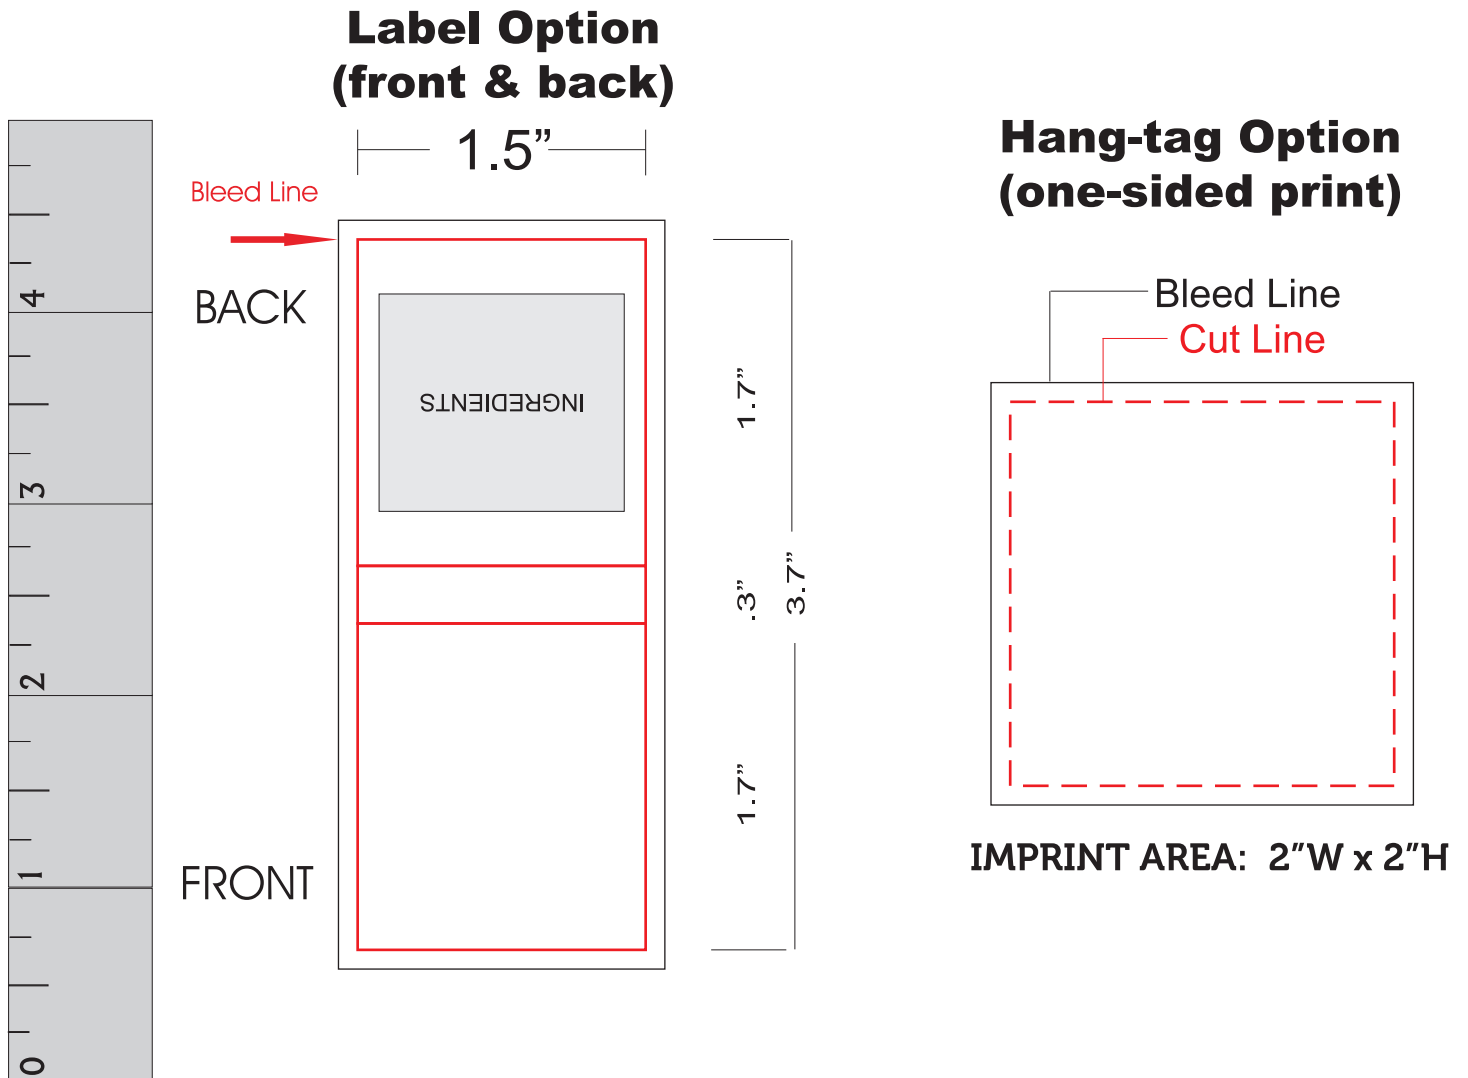

1oz Bars With Toppings

Actual Size (100%)

 - Red Layout Lines Do NOT Print.