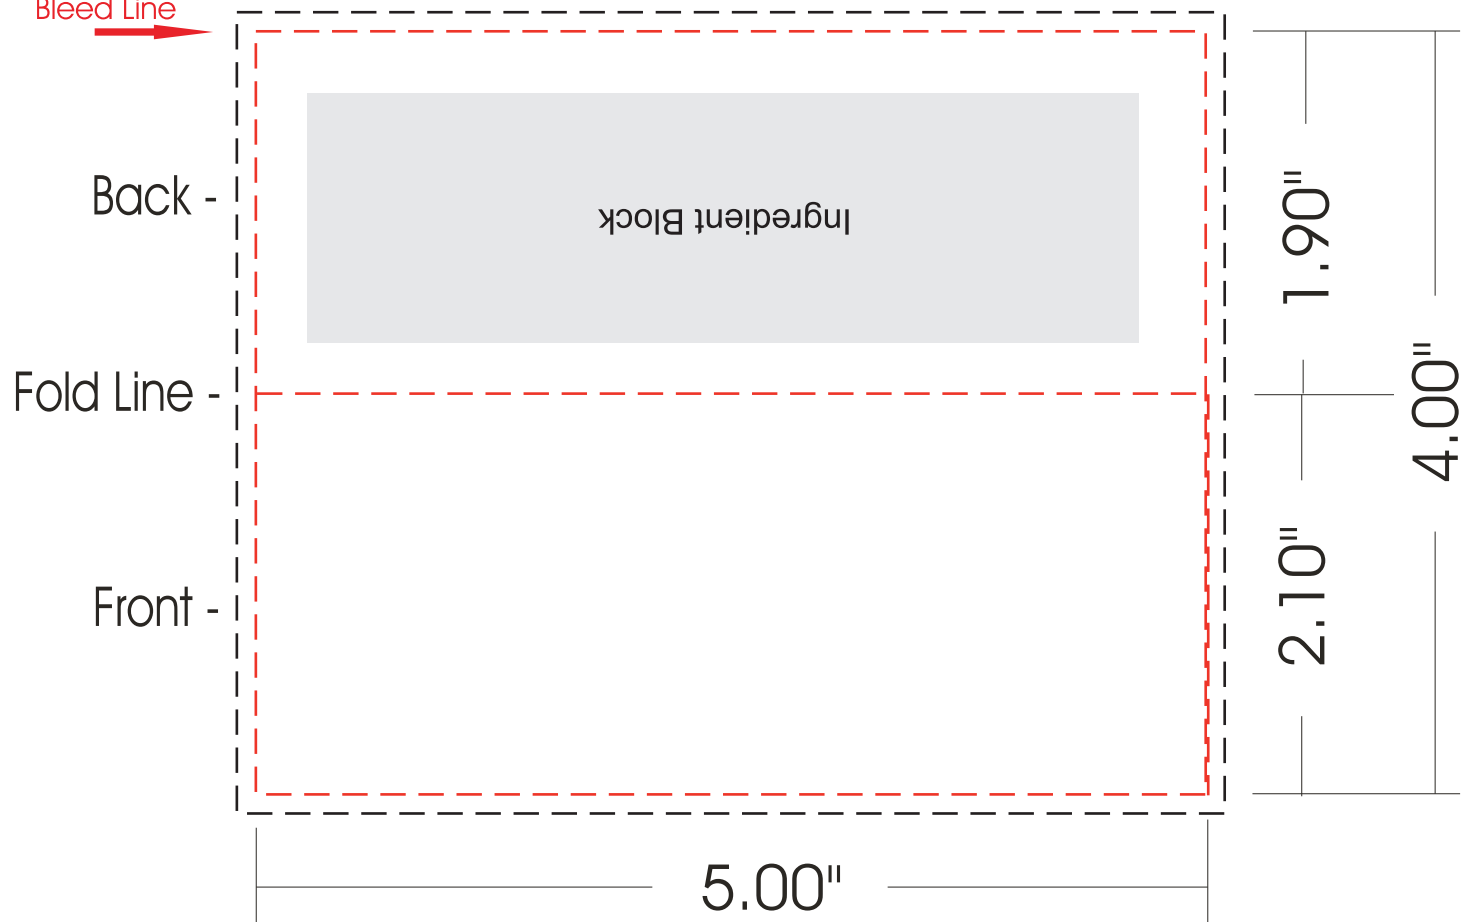

Candy Header Bag - 2oz

Actual Size (100%)

Print to this line
Bleed Line

HEADER DIMENSIONS: 5"H X 4"W

 - Red Layout Lines Do NOT Print.