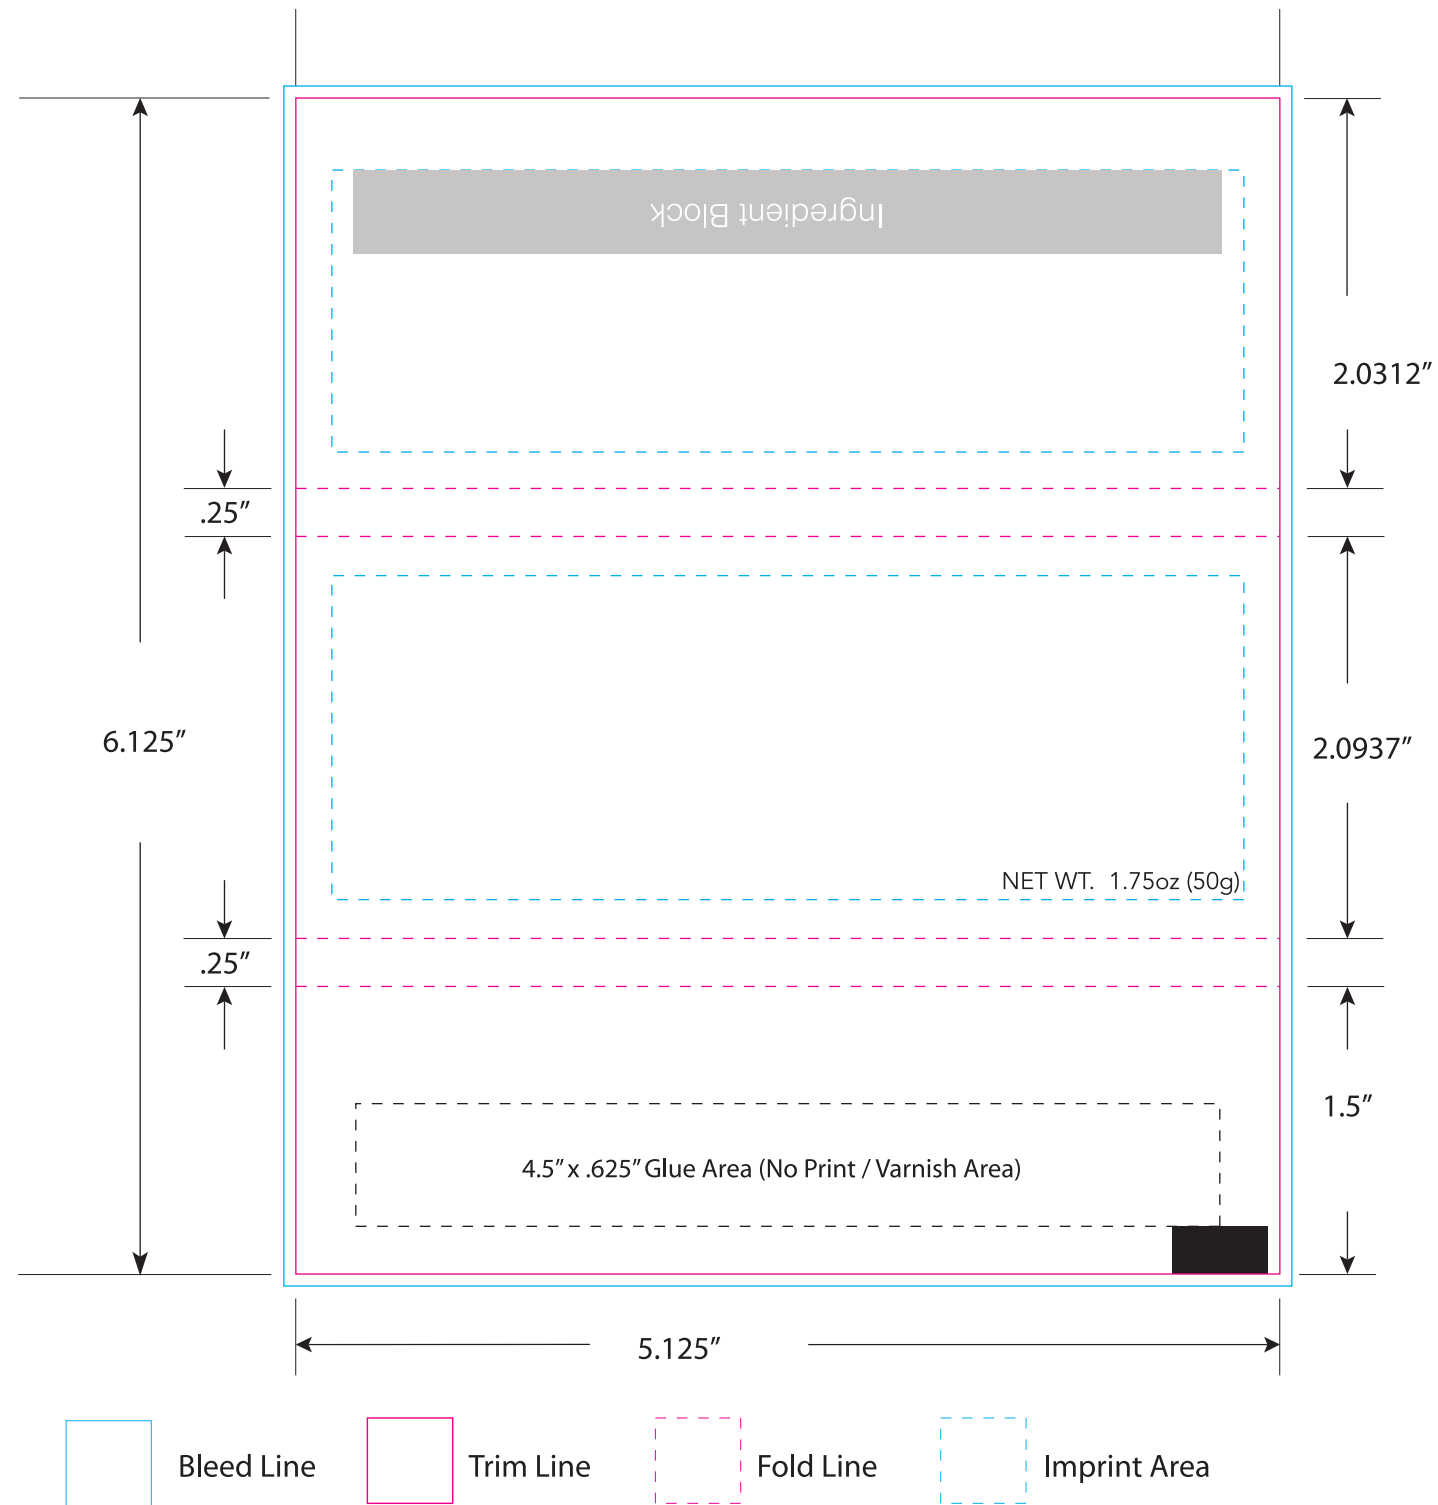

# 2oz Wrapped Bar Template

## TEMPLATE GUIDELINES:

- Black type must be 100% K
- Eye Spot should be 100% K or darkest available color
- Imprint Safe Area = (any important copy or graphics must be within these areas)
- No copy should be placed on the sides of the bars
- Only add artwork within the "Your Art Here" Layer
- DO NOT alter any other layers without approval
- Minimum type size = 6pt
- Please specify any Spot Colors used in area provided
- Do Not Embed Artwork or Fonts (Please zip and send with artwork)

Use only if adding a logo on chocolate bar  
(additional setup charges apply)  
Minimum Order of 500 bars  
required to imprint logo  
directly on chocolate

## Chocolate Bar

Fonts must be at least 14pt. Italics ok upon review of final art