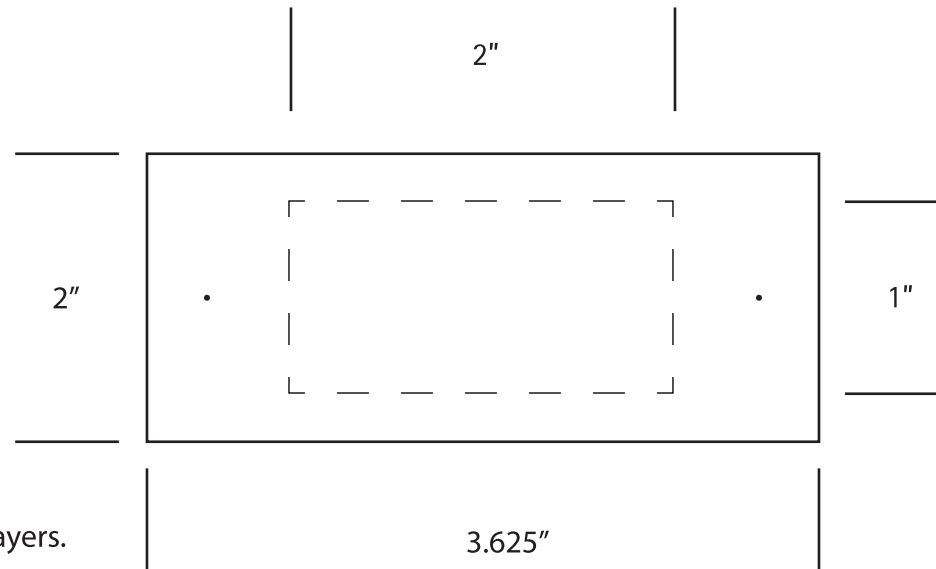

2-Piece Truffle Hot-Stamp Template

DO NOT merge template and art layers.

Logo must be placed within imprint area (dotted lines).

Dotted lines will not print.

Outline all fonts.

Save as AI and/or PDF format and email the file to your account manager

Call 1800-621-3294 or email info@chocomize.com for assistance.

Box Size: 3.625"L x 2" W x 1.75"H
Lid Imprint Area: 2" x 1"

Logo Area