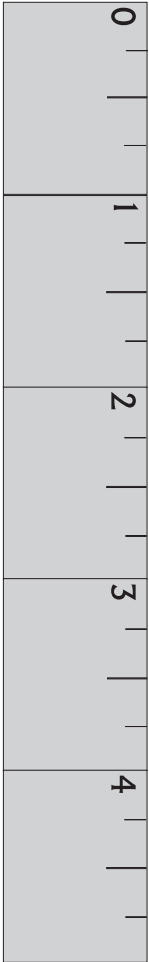

# Chocolate Covered Oreo® Gift Box | 2-PACK CUSTOM SLEEVE

Actual Size (100%)

GLUE STRIP

Score Line

TOP EDGE 1.9"W x 0.84"H

Score Line

FRONT 1.9"W x 2.3"H

Score Line

BOTTOM EDGE 1.9"W x 0.84"H

Score Line

FRONT 1.9"W x 2.2"H

INGREDIENTS  
PLACED  
HERE

## DIRECT IMPRINT RIBBON

Actual Size (100%)

Direct Imprint Area: .25"H continuous print  
Ribbon height: 3/8" H

## DIRECT IMPRINT ON OREO® (edible ink)

Actual Size (100%)

Icing Area: 1.25" diameter  
Imprint Area: 1.00" diameter