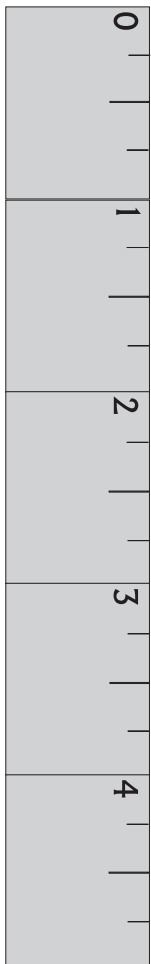

# Chocolate Covered Oreo® Gift Box | 2-PACK CUSTOM SLEEVE

Actual Size (100%)

GLUE STRIP

Score Line

TOP EDGE 1.9"W x 0.84"H

Score Line

FRONT 1.9"W x 2.3"H

Score Line

BOTTOM EDGE 1.9"W x 0.84"H

Score Line

FRONT 1.9"W x 2.2"H

INGREDIENTS  
PLACED  
HERE

## DIRECT IMPRINT RIBBON

Actual Size (100%)

Direct Imprint Area: .25"H continuous print  
Ribbon height: 3/8" H

## DIRECT IMPRINT ON OREO® (edible ink)

Actual Size (100%)

Icing Area: 1.25" diameter  
Imprint Area: 1.00" diameter