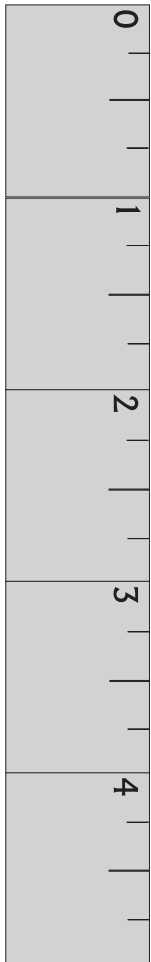

Chocolate Covered Oreo® Gift Box | 3-PACK CUSTOM SLEEVE

Actual Size (100%)

GLUE STRIP

Score Line

TOP EDGE 2.4"W x 0.83"H

Score Line

FRONT 2.4"W x 2.6"H

Score Line

BOTTOM EDGE 2.4"W x 0.83"

Score Line

BACK 2.4"W x 2.45"H

INGREDIENTS
PLACED
HERE

Chocolate Covered Oreo® Gift Box | 3-PACK

DIRECT IMPRINT RIBBON

Actual Size (100%)

Direct Imprint Area: .25"H continuous print
Ribbon height: 3/8" H

Chocolate Covered Oreo® Gift Box | 3-PACK

DIRECT IMPRINT ON OREO® (edible ink)

Actual Size (100%)

Icing Area: 1.25" diameter
Imprint Area: 1.00" diameter