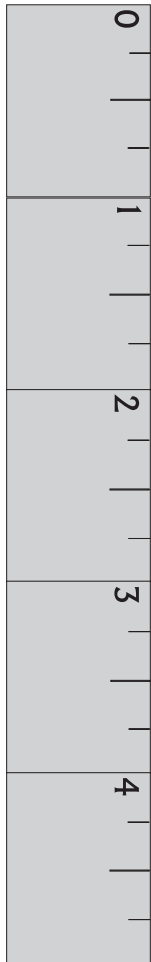

Chocolate Covered Oreo® | 3-PACK CUBE DIRECT IMPRINT RIBBON

Actual Size (100%)

Direct Imprint Area: .25"H continuous print
Ribbon height: 3/8" H

Chocolate Covered Oreo®

DIRECT IMPRINT ON OREO® (edible ink)

Actual Size (100%)

Icing Area: 1.25" diameter
Imprint Area: 1.00" diameter