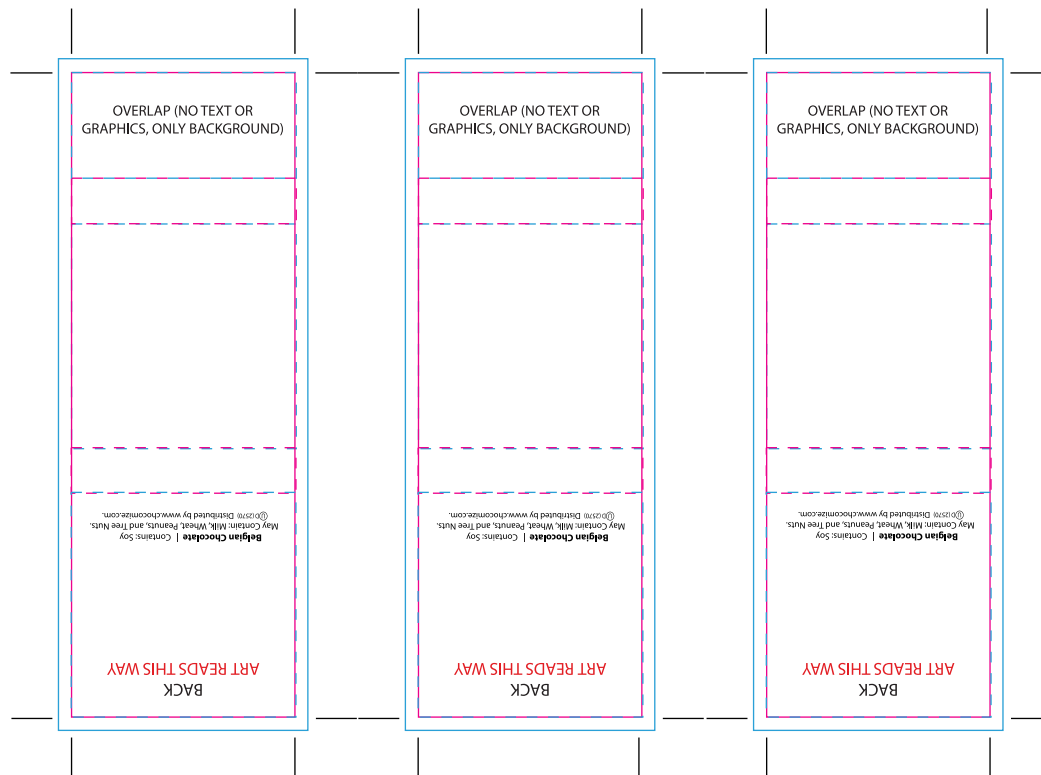

3 Chocolate Squares in Organza Bag

Front: 1.17 x 1.17"
Sides: 1.17 x 0.237"

- 1) Imprint Safe Area = important art or graphics must be within these areas
- 2) Minimum Type Size: 7pt
- 3) No metallic colors such as silver or gold
- 4) Expand image beyond pink lines to bleed
- 5) No PMS color match but the colors will be as close as possible
- 6) Outline all text layers
- 7) Do not flatten image. Please submit finished file in PDF, AI, or EPS format
- 8) Only add artwork within the 'Your Art Here' layer