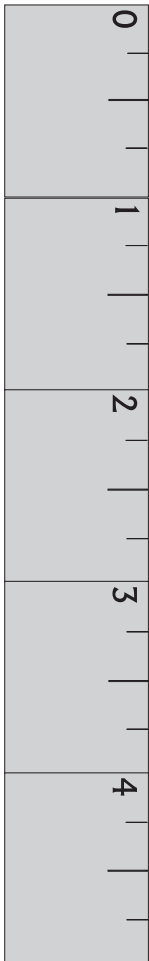

4 PIECE DECADENT TRUFFLE BOX LABEL

Actual Size (100%)

IMPRINT AREA: CUSTOM DIE CUT LABEL
PRODUCT DIMENSIONS: 3.25" L c 3.25" W x 2.25" H

- Red Layout Lines Do NOT Print.

4 Piece Decadent Truffle Box Direct Imprint Ribbon

Actual Size (100%)

Direct Im print Area: .25" H C ONTINUOUS PRINT

Ribbon Height: 3/8"H

SILVER OR GOLD IMPRINT ONLY

- Red Layout Lines Do NOT Print.