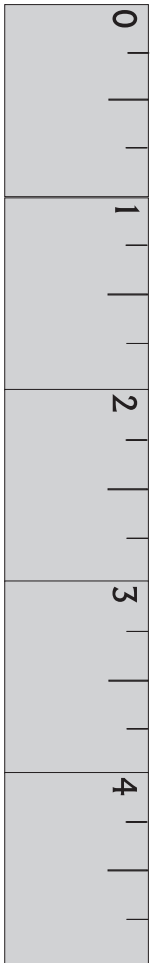

4 PIECE DECADENT TRUFFLE BOX LABEL

Actual Size (100%)

IMPRINT AREA: CUSTOM DIE CUT LABEL
PRODUCT DIMENSIONS: 3.25" L c 3.25" W x 2.25" H

- Red Layout Lines Do NOT Print.

4 Piece Decadent Truffle Box Direct Imprint Ribbon

Actual Size (100%)

Direct Im print Area: .25" H C ONTINUOUS PRINT

Ribbon Height: 3/8"H

SILVER OR GOLD IMPRINT ONLY

- Red Layout Lines Do NOT Print.