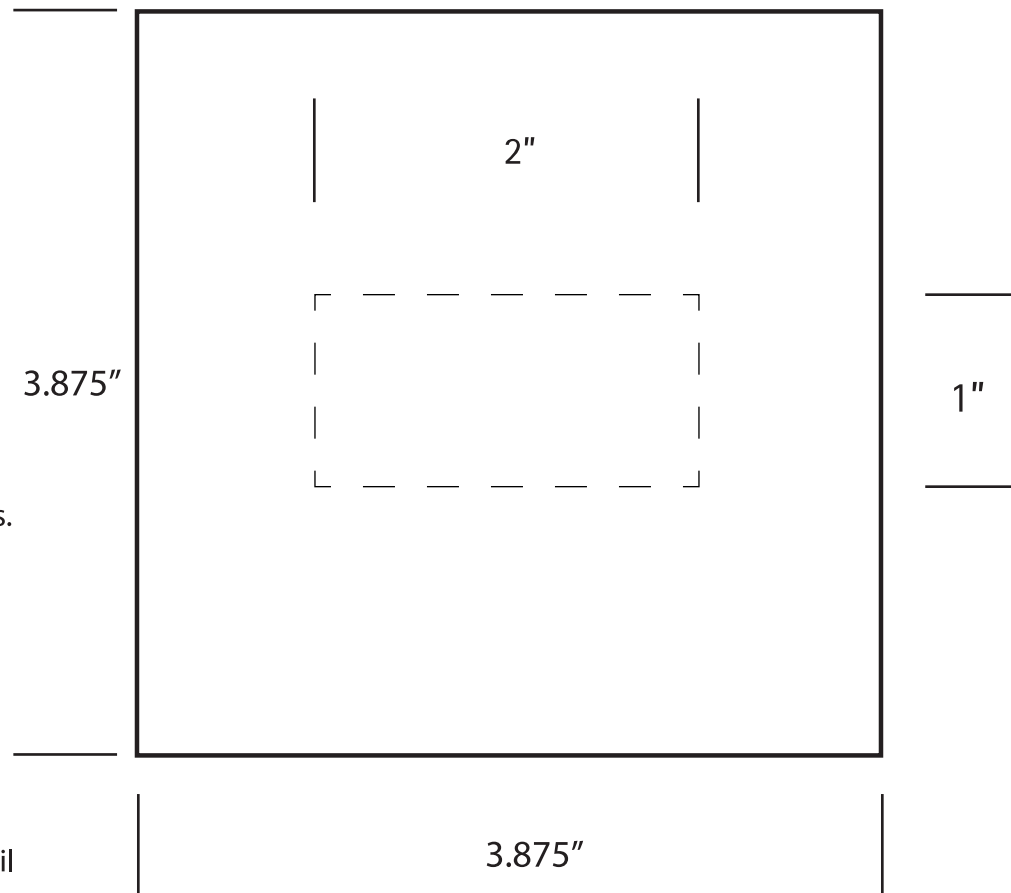

4-Piece Truffle Hot-Stamp Template

DO NOT merge template and art layers.

Logo must be placed within imprint area (dotted lines).

Dotted lines will not print.

Outline all fonts.

Save as AI and/or PDF format and email the file to your account manager

Call 1800-621-3294 or email info@chocomize.com for assistance.

Box Size: 3.875"L x 3.875" W x 1.50"H
Lid Imprint Area" 2" x 1"

Logo Area