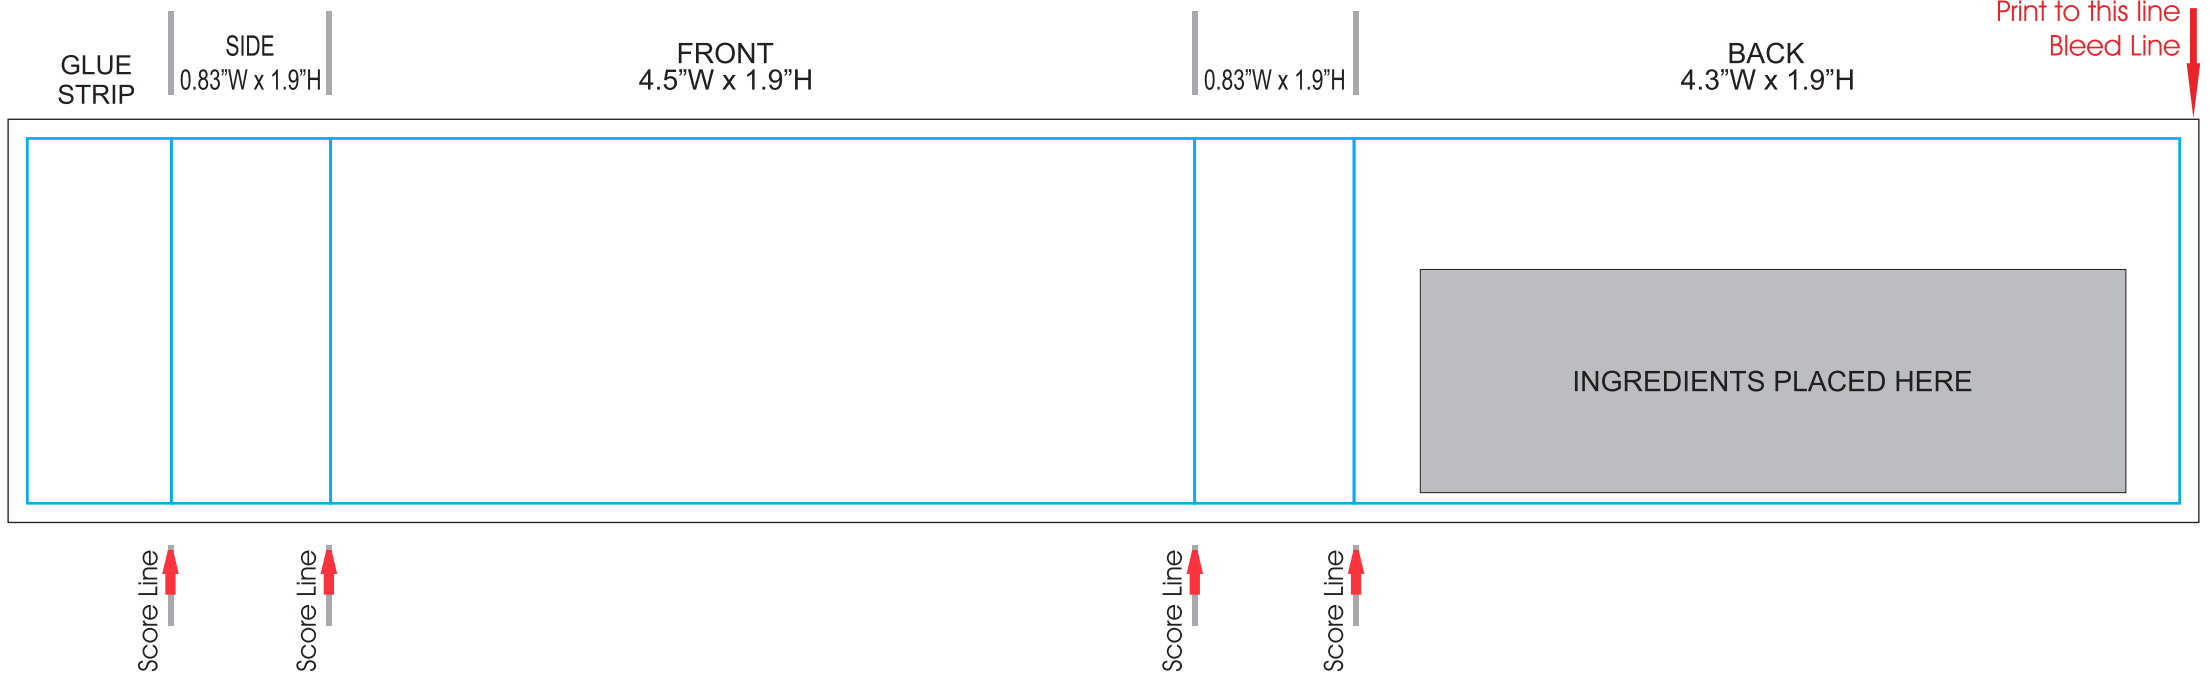

## CUSTOM SLEEVE

# Chocolate Covered Oreo® Gift Box | 4 PACK DIRECT IMPRINT RIBBON

Actual Size (100%)

Direct Imprint Area: .25”H continuous print  
Ribbon height: 3/8” H

## DIRECT IMPRINT ON OREO® (edible ink)

Actual Size (100%)

Icing Area: 1.25" diameter  
Imprint Area: 1.00" diameter