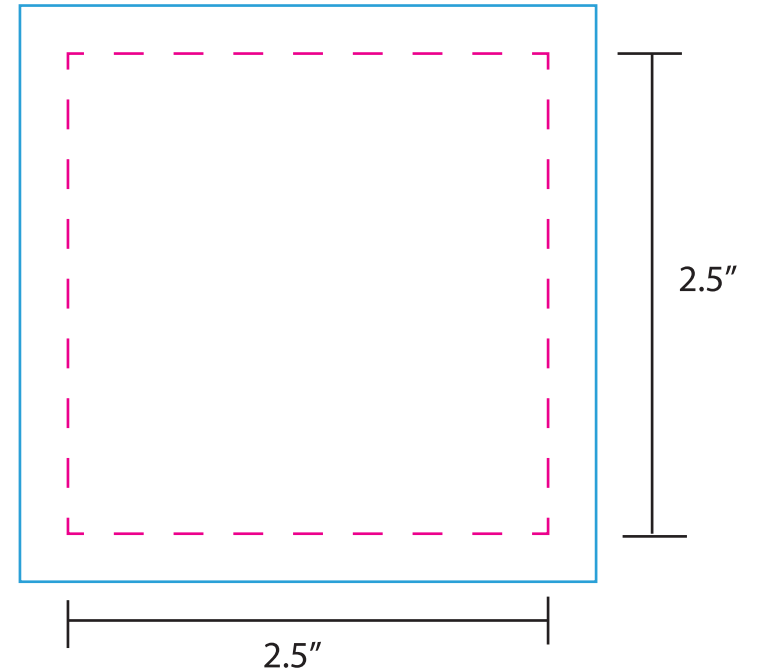

Set of 4 Chocolate Squares

Dimensions:
Front: 1.17 x 1.17"
Sides: 1.17 x 0.237"

Back Card

(will be inserted behind squares)

1. Imprint Safe Area = important art or graphics must be within these areas
2. Minimum Type Size: 7pt
3. No metallic colors such as silver or gold on artwork
4. Expand image beyond dotted bleed lines
5. No exact PMS match but colors will be as close as possible
6. **Outline all text layers**
7. Do not flatten image, submit finished file in PDF, AI, or EPS format
8. Only add artwork within the 'Art' layer