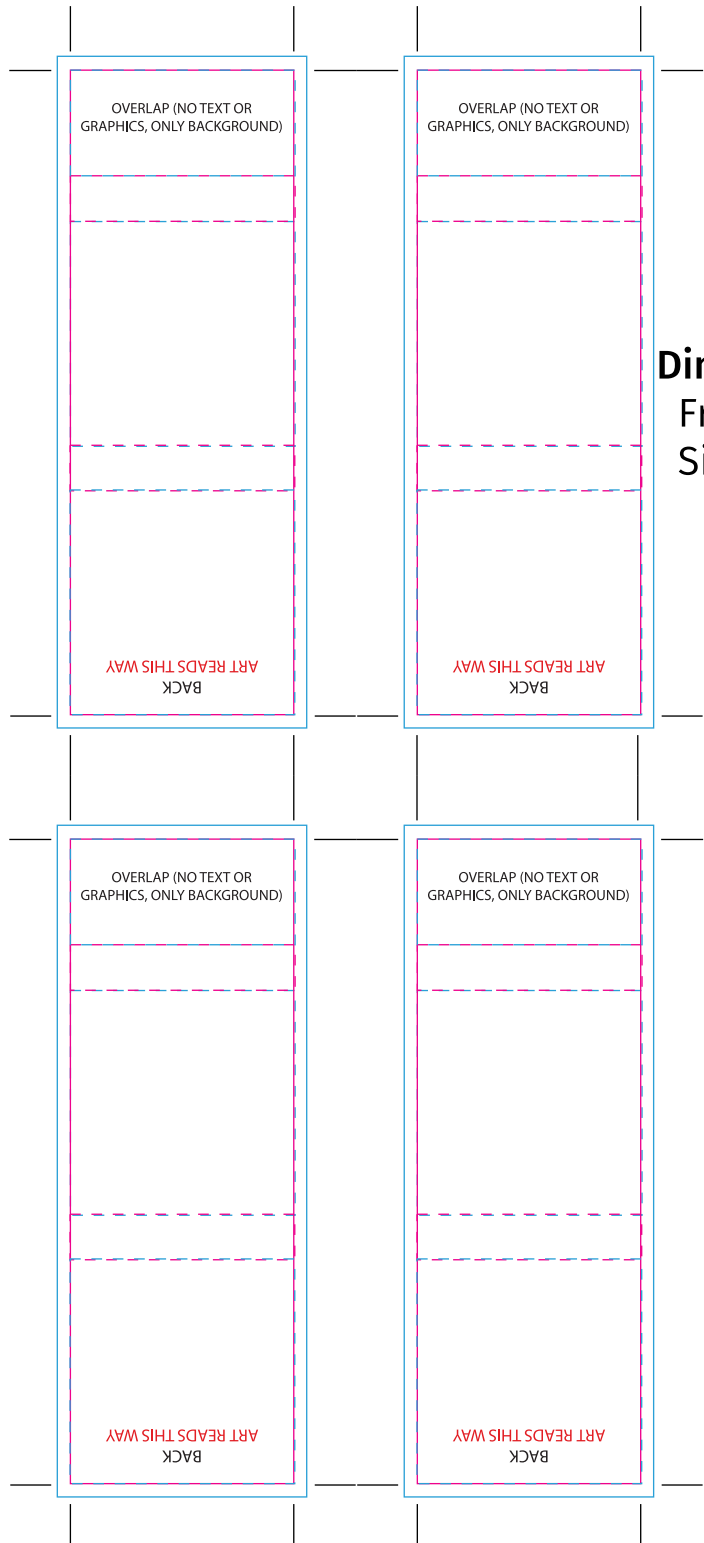

Set of 4 Chocolate Squares

Dimensions:
Front: 1.17 x 1.17"
Sides: 1.17 x 0.237"

Back Card

(will be inserted behind squares)

1. Imprint Safe Area = important art or graphics must be within these areas
2. Minimum Type Size: 7pt
3. No metallic colors such as silver or gold on artwork
4. Expand image beyond dotted bleed lines
5. No exact PMS match but colors will be as close as possible
6. **Outline all text layers**
7. Do not flatten image, submit finished file in PDF, AI, or EPS format
8. Only add artwork within the 'Art' layer