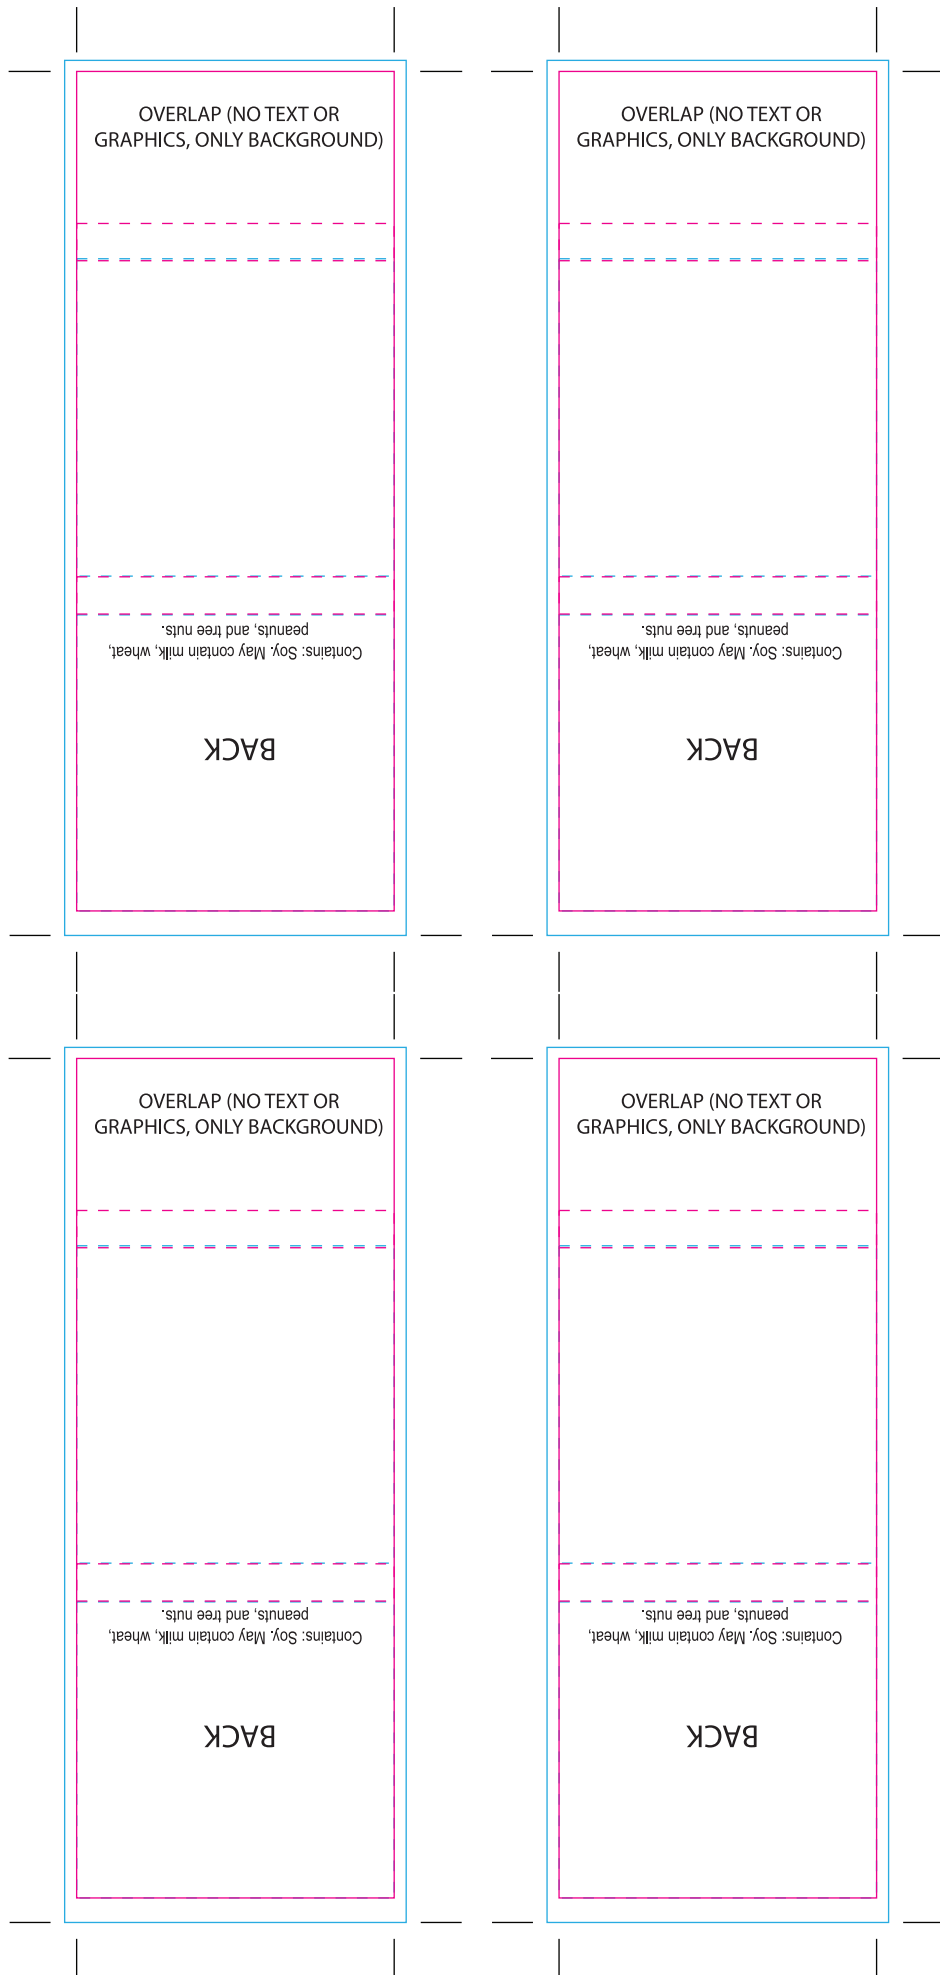

Metal tin with four 1.75" x 1.75" chocolate squares

TEMPLATE GUIDELINES:

- Black type must be 100% K
- Eye Spot should be 100% K or darkest available color
- Imprint Safe Area = (any important copy or graphics must be within these areas)
- No copy should be placed on the sides
Design elements are ok, but will not be centered
- DO NOT alter any other layers without approval
- Minimum type size = 8pt
- Please specify any Spot Colors used in area provided
- Do Not Embed Artwork or Fonts
(Please zip and send with artwork)
 - All fonts must be outlined
 - Acceptable file formats: eps, ai, pdfs
 - tiff, jpg, png hi-res files with guide layers deactivated are also accepted.

Bleed Line

Trim Line

Fold Line

Round & square sticker lid labels (choose one shape)

Print Safe Area