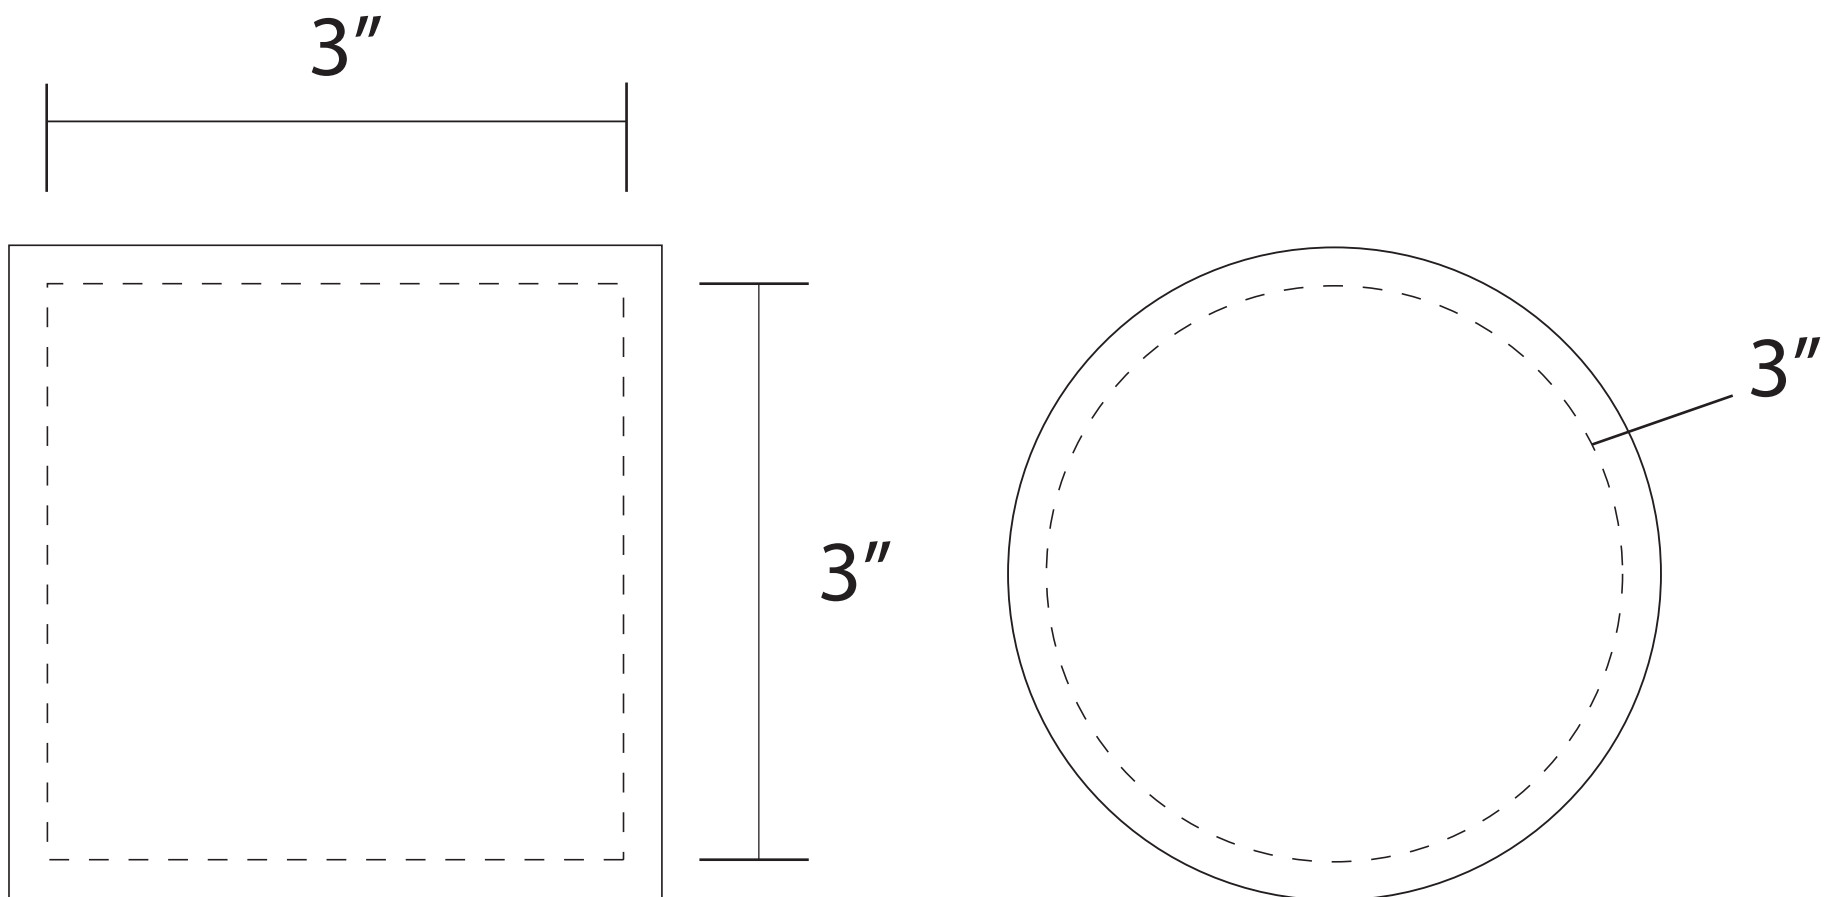

Metal tin with four 1.75" x 1.75" chocolate squares

TEMPLATE GUIDELINES:

- Black type must be 100% K
- Eye Spot should be 100% K or darkest available color
- Imprint Safe Area = (any important copy or graphics must be within these areas)
- No copy should be placed on the sides
Design elements are ok, but will not be centered
- DO NOT alter any other layers without approval
- Minimum type size = 8pt
- Please specify any Spot Colors used in area provided
- Do Not Embed Artwork or Fonts
(Please zip and send with artwork)
 - All fonts must be outlined
 - Acceptable file formats: eps, ai, pdfs
 - tiff, jpg, png hi-res files with guide layers deactivated are also accepted.

Bleed Line

Trim Line

Fold Line

Round & square sticker lid labels (choose one shape)

Print Safe Area