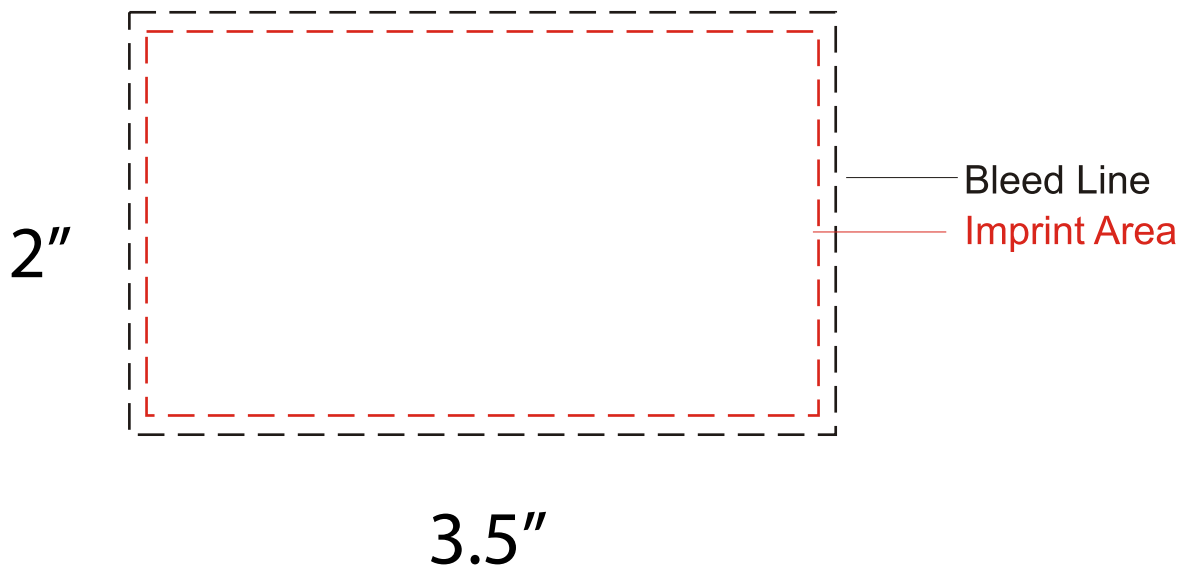

Oreo Set - Hang Tag Layout

Actual Size (100%)

IMPRINT AREA: 3.5"W x 2.0"H

 - Red Layout Lines Do NOT Print.

EXTEND ART TO BLEED LINES
OUTLINE ALL FONTS