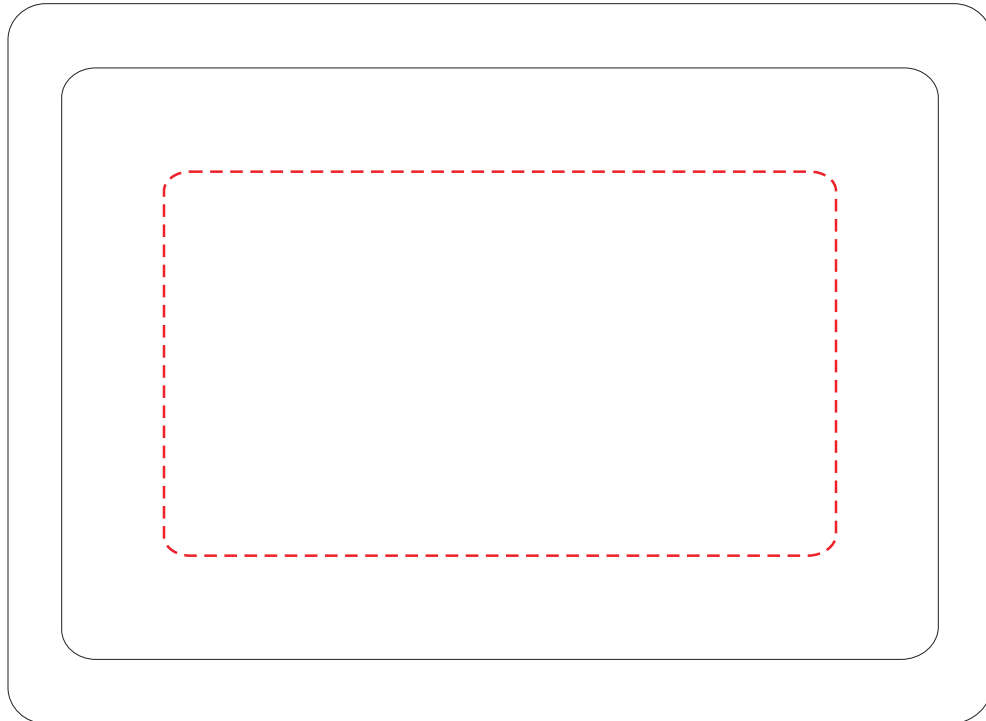

RECTANGLE TIN DIRECT IMPRINT

Reduced Size (50%)

Imprint Size: 7"W x 4"H

Tin Dimensions: 10.25"L x 7.5"W x 3.25"H

- Red Layout Lines Do NOT Print.