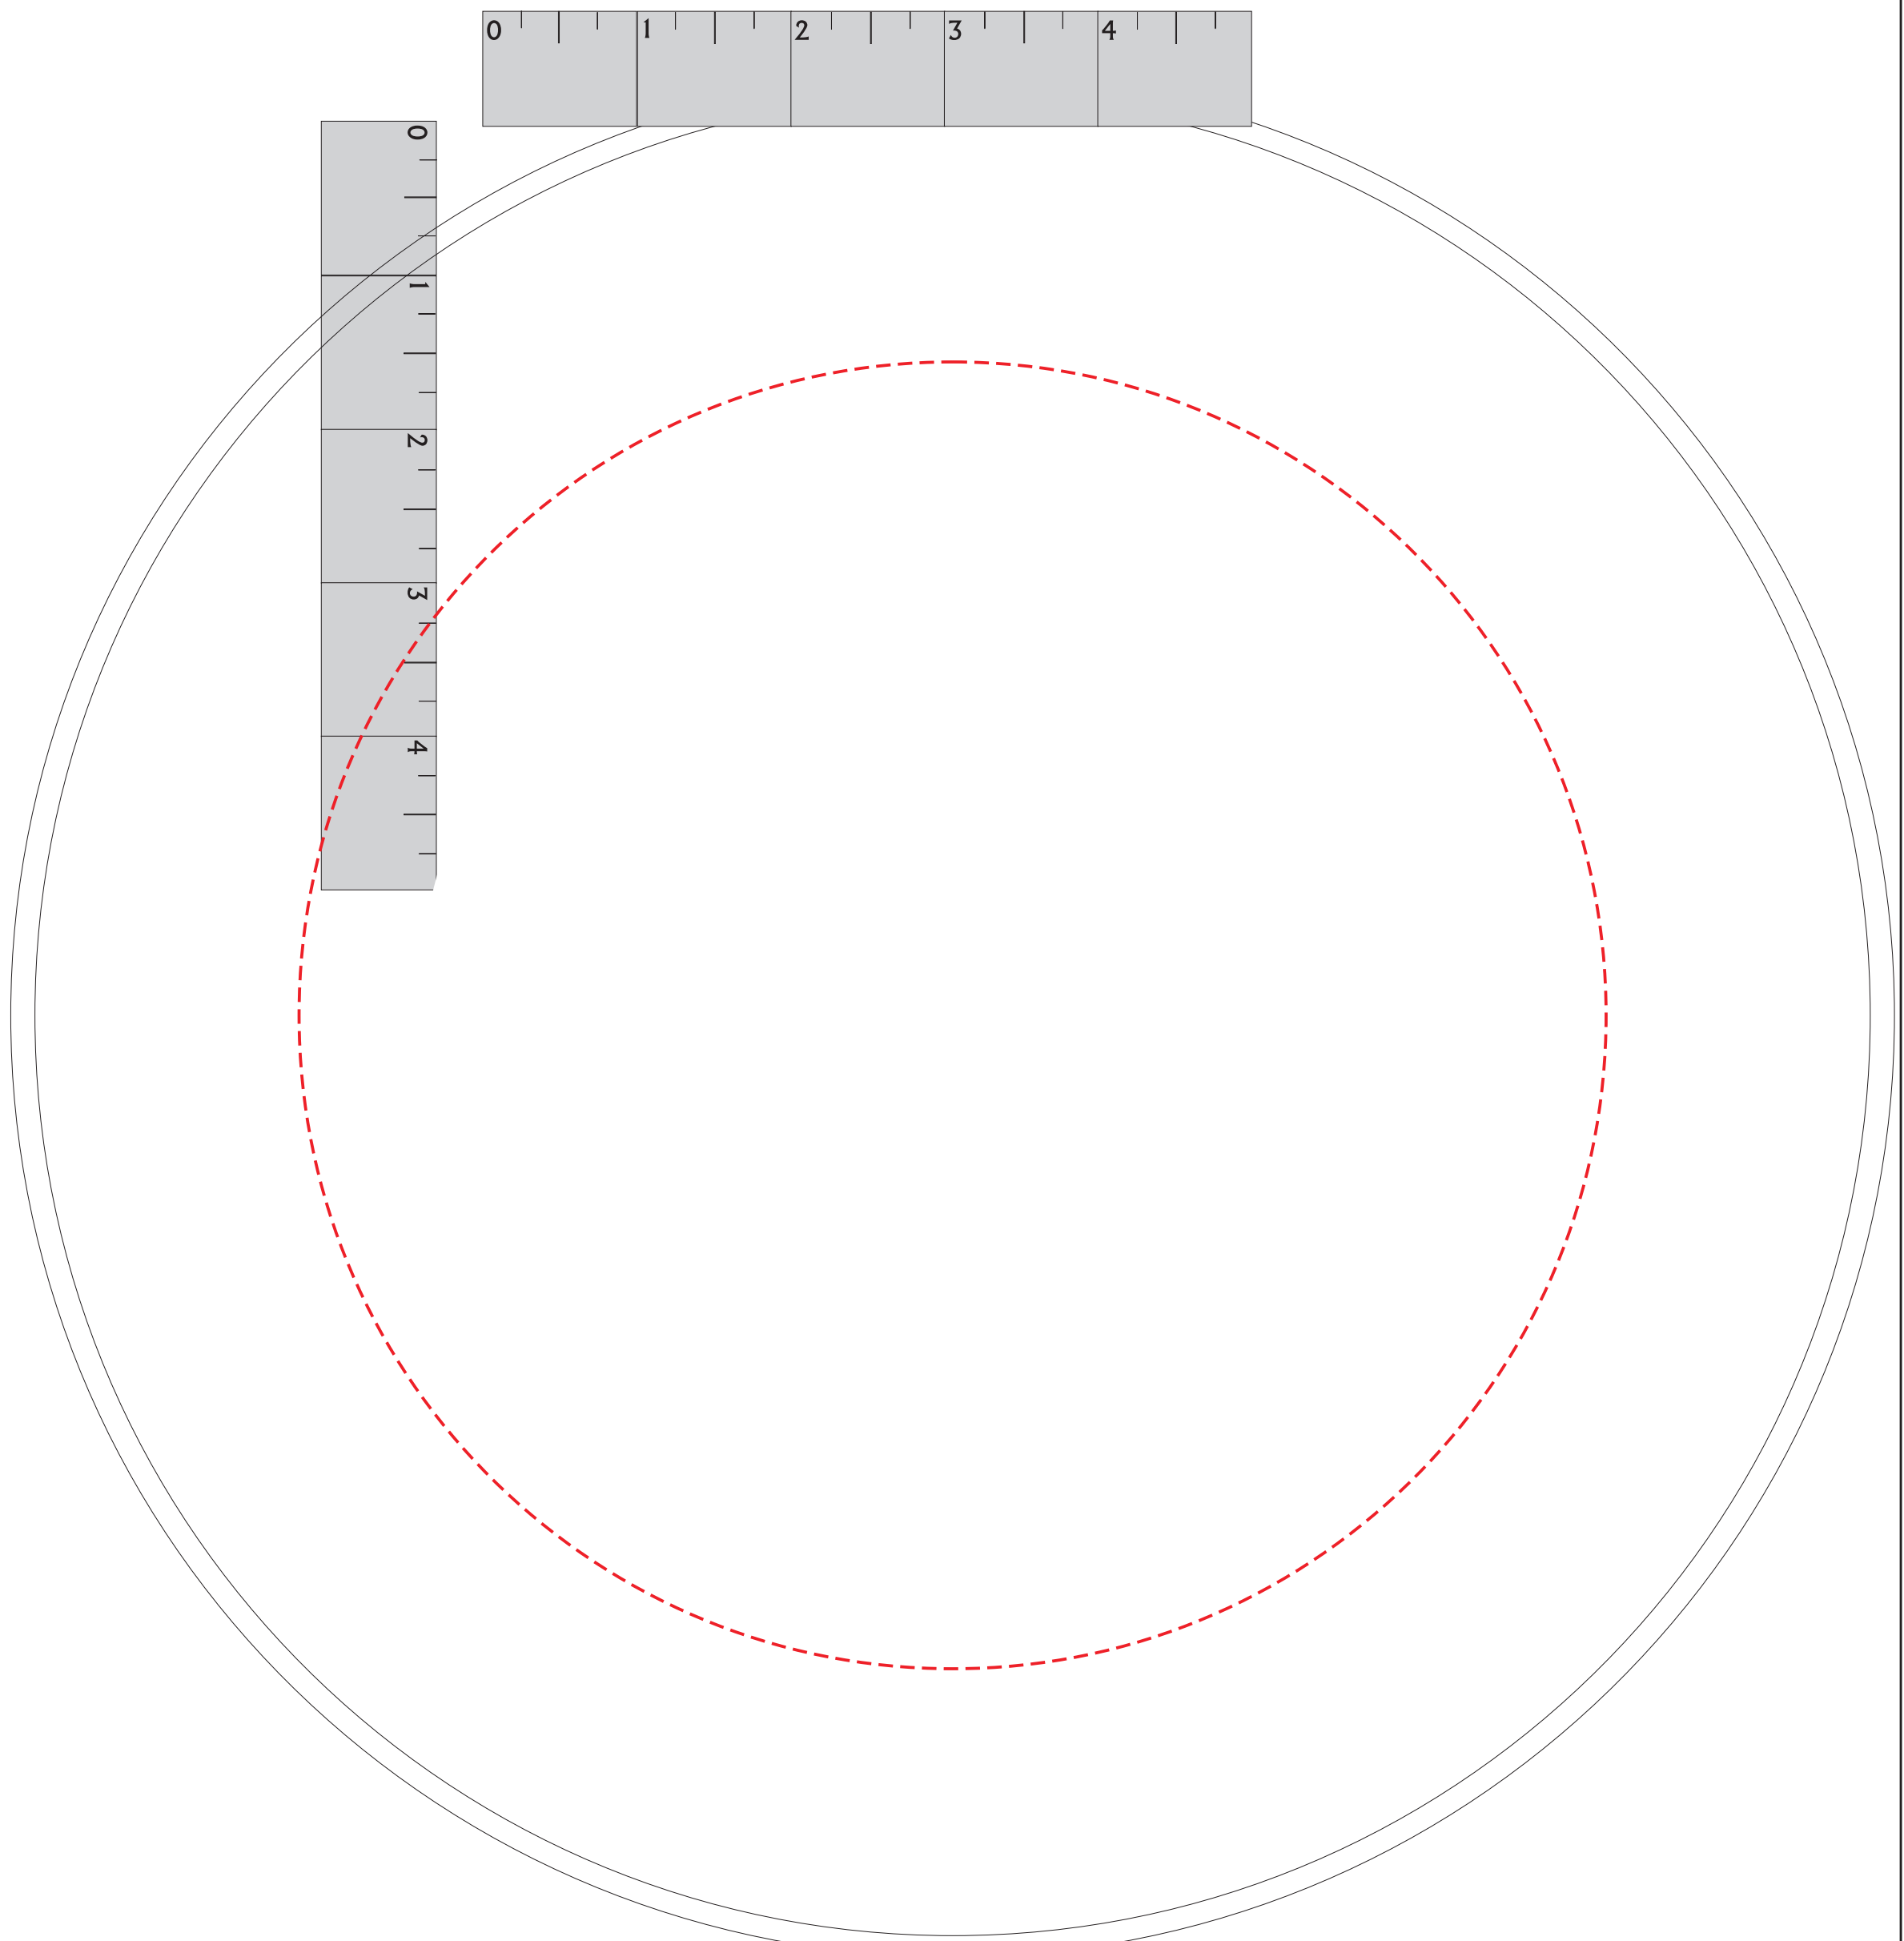

# 6.5 Gallon Popcorn Tin Template

- 1 or 2 Color **DIRECT IMPRINT** on lid -

**IMPRINT SIZE: 8.5" DIAMETER**

**PRODUCT DIMENSIONS: 12.25" Diameter x 14'H**

**- Red Layout Lines Do NOT Print.  
Actual Size (100%)**

# 6.5 Gallon Popcorn Tin Template - Full Color DIRECT IMPRINT on lid -

**IMPRINT SIZE: 8" DIAMETER**

**PRODUCT DIMENSIONS: 12.25" Diameter x 14'H**

**- Red Layout Lines Do NOT Print.  
Actual Size (100%)**

# 6.5 Gallon Popcorn Tin Template - Full Color STICKER LABEL on lid -

**IMPRINT SIZE: 7.75" DIAMETER**

**PRODUCT DIMENSIONS: 12.25" Diameter x 14'H**

**- Red Layout Lines Do NOT Print.  
Actual Size (100%)**

# 6.5 Gallon Popcorn Tin Template

- 1 Color DIRECT IMPRINT on body -

**IMPRINT SIZE: 12"W x 7.25"H**

**PRODUCT DIMENSIONS: 12.25" Diameter x 14'H**

- Red Layout Lines Do NOT Print.  
Actual Size (100%)