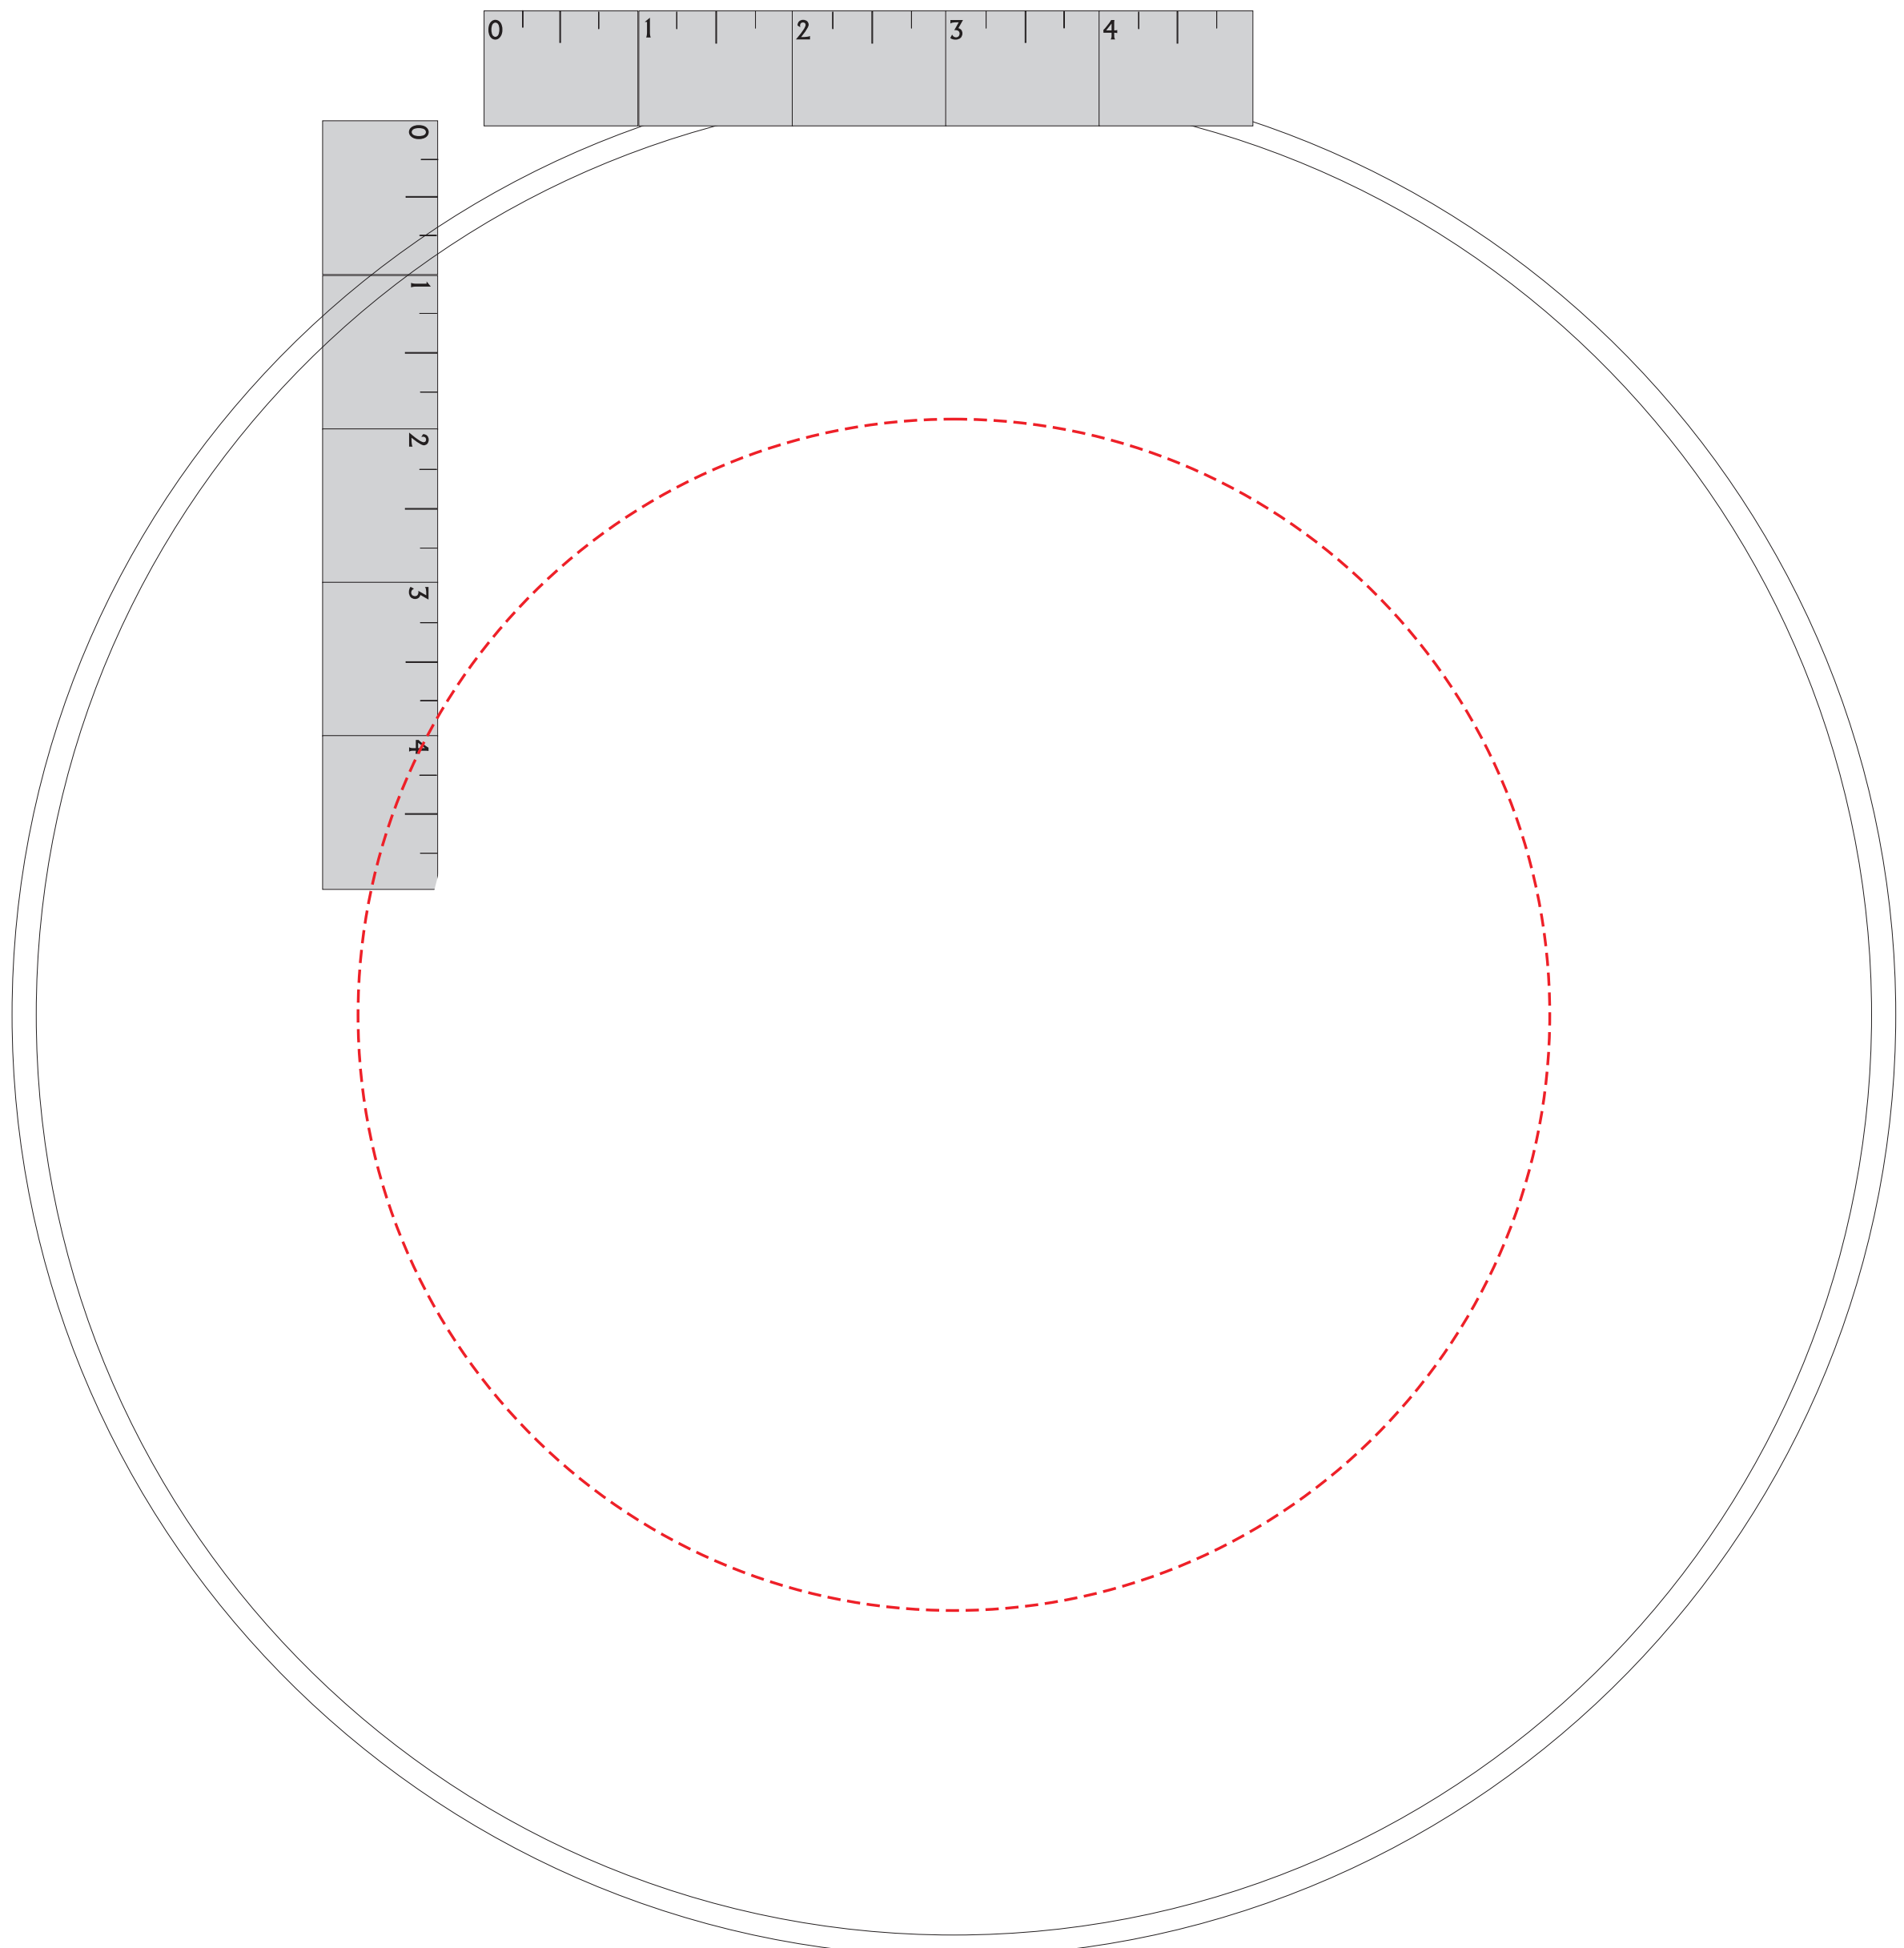

# 6.5 Gallon Popcorn Tin Template

- 1 or 2 Color **DIRECT IMPRINT** on lid -

**IMPRINT SIZE: 8.5" DIAMETER**

**PRODUCT DIMENSIONS: 12.25" Diameter x 14'H**

**- Red Layout Lines Do NOT Print.  
Actual Size (100%)**

# 6.5 Gallon Popcorn Tin Template - Full Color DIRECT IMPRINT on lid -

**IMPRINT SIZE: 8" DIAMETER**

**PRODUCT DIMENSIONS: 12.25" Diameter x 14'H**

**- Red Layout Lines Do NOT Print.  
Actual Size (100%)**

# 6.5 Gallon Popcorn Tin Template - Full Color STICKER LABEL on lid -

**IMPRINT SIZE: 7.75" DIAMETER**

**PRODUCT DIMENSIONS: 12.25" Diameter x 14'H**

**- Red Layout Lines Do NOT Print.  
Actual Size (100%)**

# 6.5 Gallon Popcorn Tin Template

- 1 Color DIRECT IMPRINT on body -

**IMPRINT SIZE: 12"W x 7.25"H**

**PRODUCT DIMENSIONS: 12.25" Diameter x 14'H**

- Red Layout Lines Do NOT Print.  
Actual Size (100%)