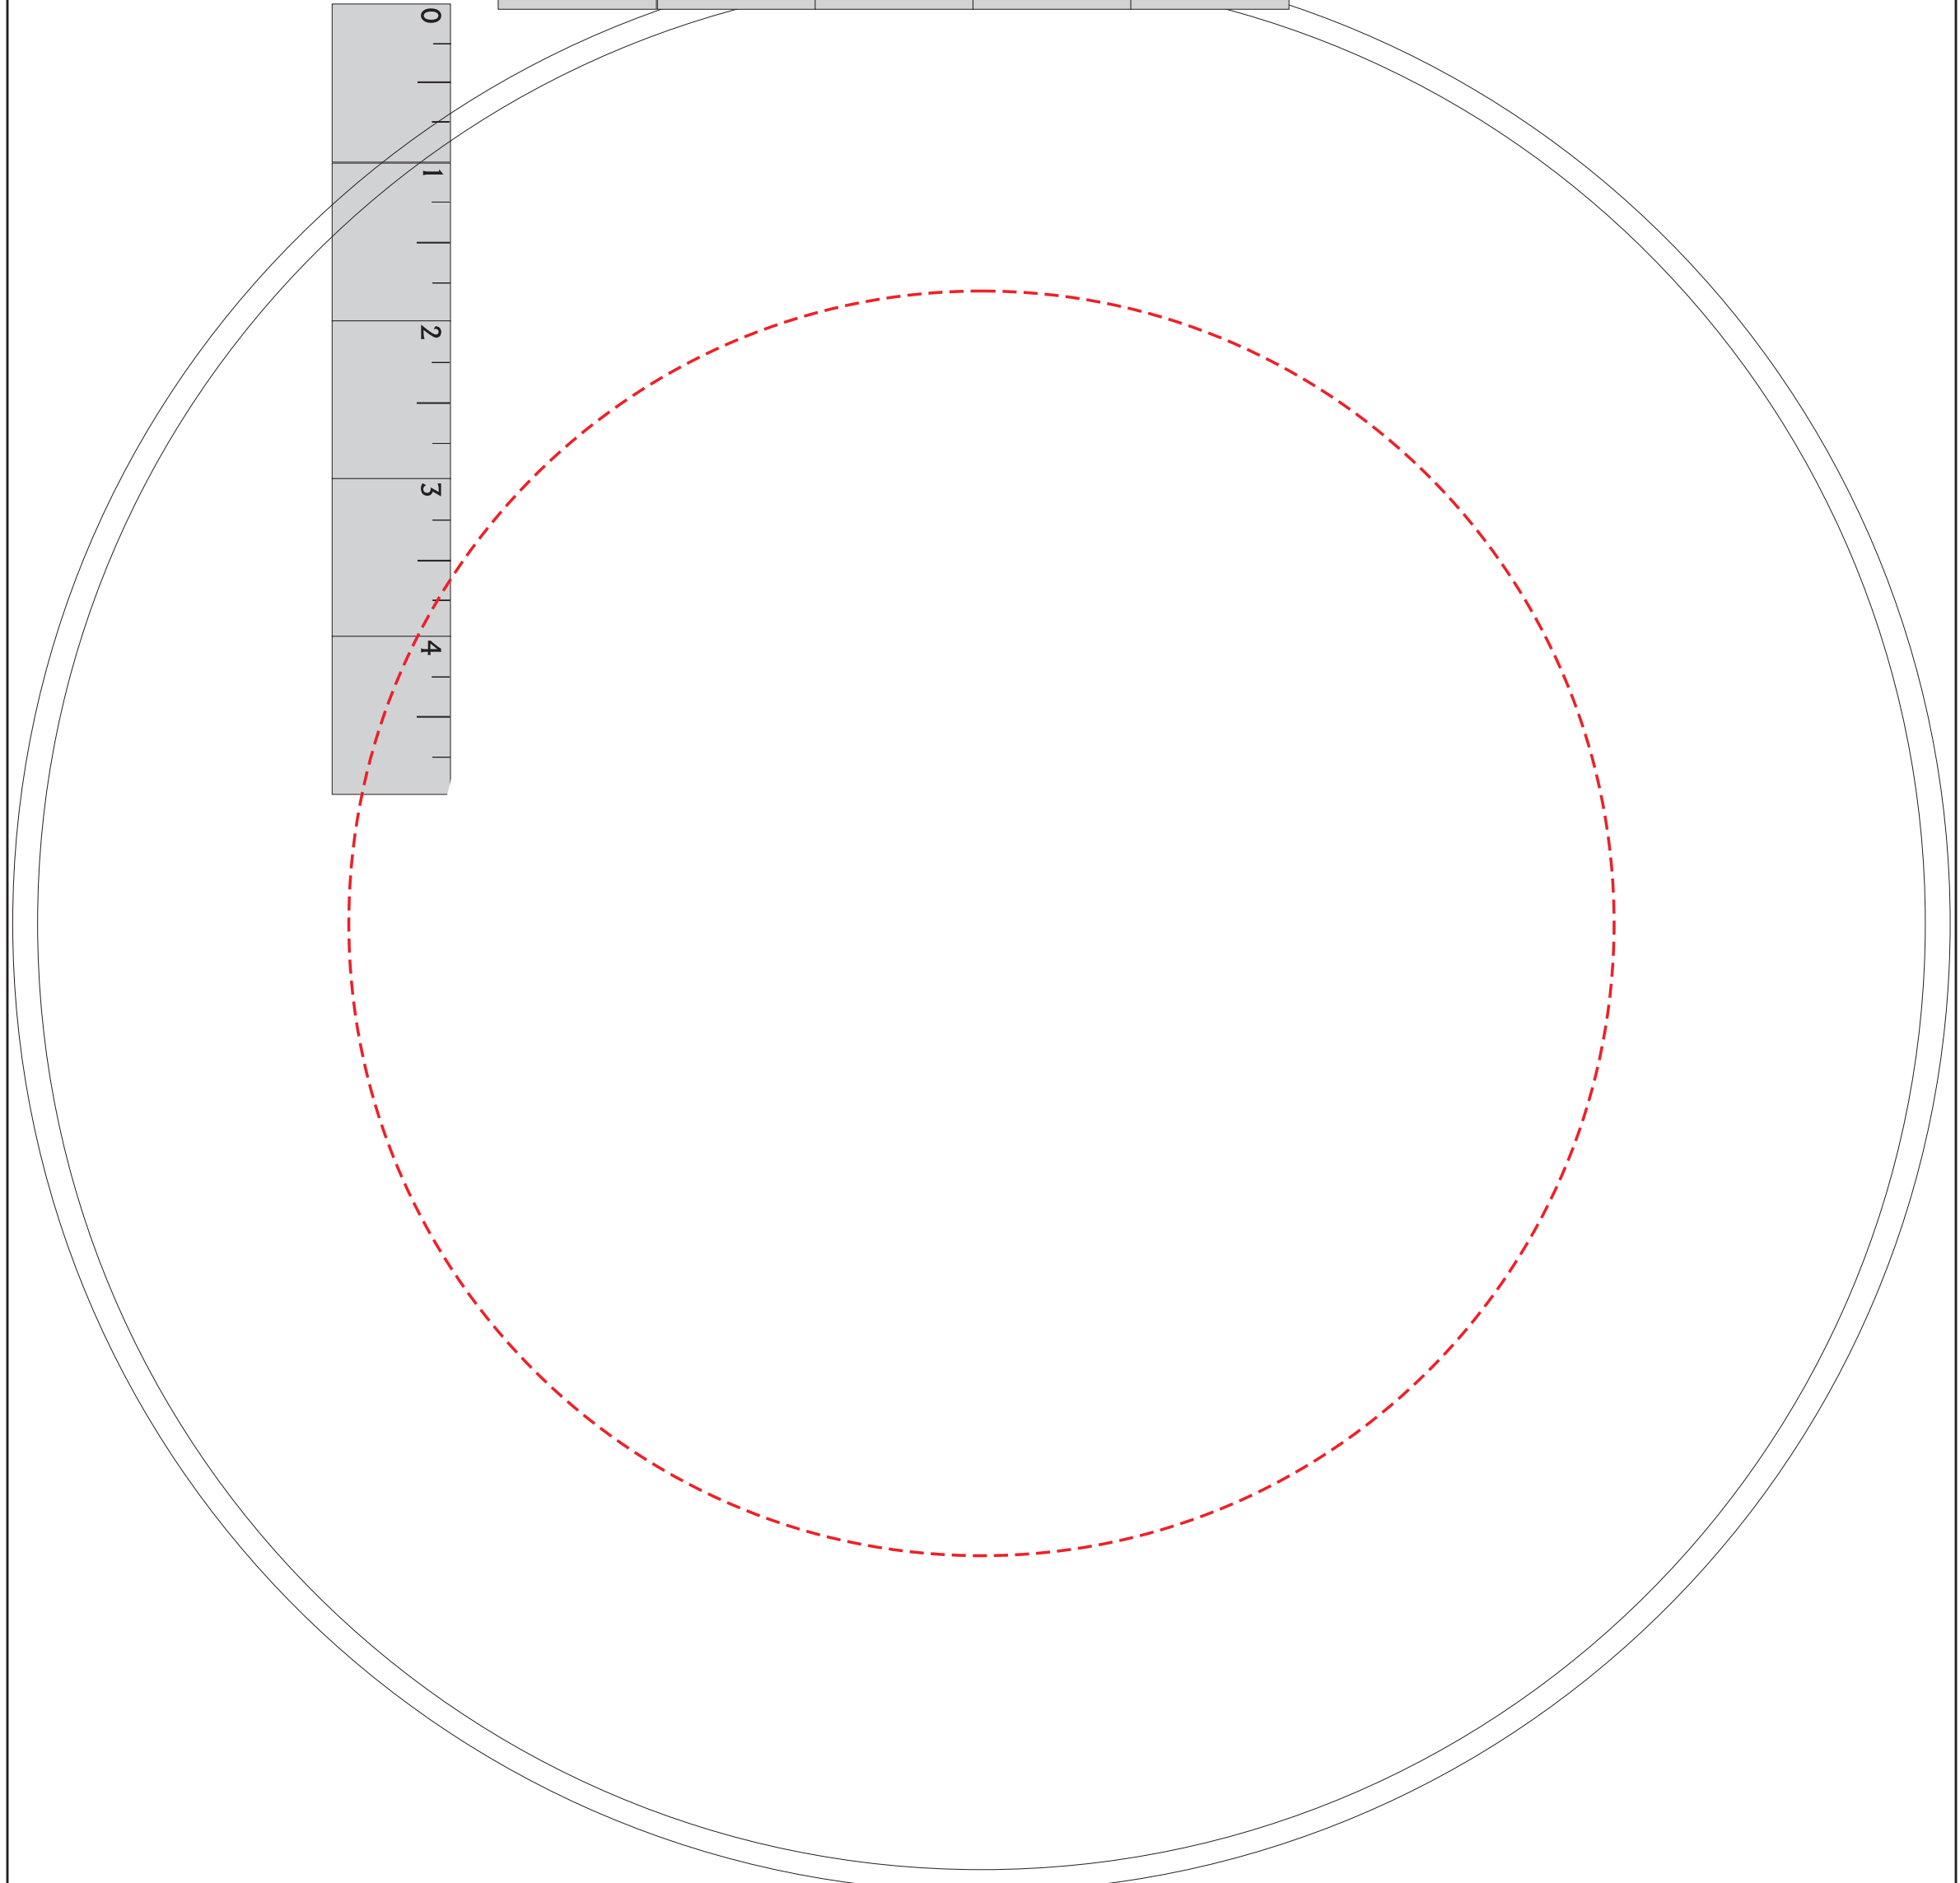

# 6.5 Gallon Popcorn Tin Template

- 1 or 2 Color **DIRECT IMPRINT** on lid -

**IMPRINT SIZE: 8.5" DIAMETER**

**PRODUCT DIMENSIONS: 12.25" Diameter x 14'H**

**- Red Layout Lines Do NOT Print.  
Actual Size (100%)**

# 6.5 Gallon Popcorn Tin Template - Full Color DIRECT IMPRINT on lid -

**IMPRINT SIZE: 8" DIAMETER**

**PRODUCT DIMENSIONS: 12.25" Diameter x 14'H**

**- Red Layout Lines Do NOT Print.  
Actual Size (100%)**

# 6.5 Gallon Popcorn Tin Template - Full Color STICKER LABEL on lid -

**IMPRINT SIZE: 7.75" DIAMETER**

**PRODUCT DIMENSIONS: 12.25" Diameter x 14'H**

**- Red Layout Lines Do NOT Print.  
Actual Size (100%)**

# 6.5 Gallon Popcorn Tin Template

- 1 Color DIRECT IMPRINT on body -

**IMPRINT SIZE: 12"W x 7.25"H**

**PRODUCT DIMENSIONS: 12.25" Diameter x 14'H**

- Red Layout Lines Do NOT Print.  
Actual Size (100%)