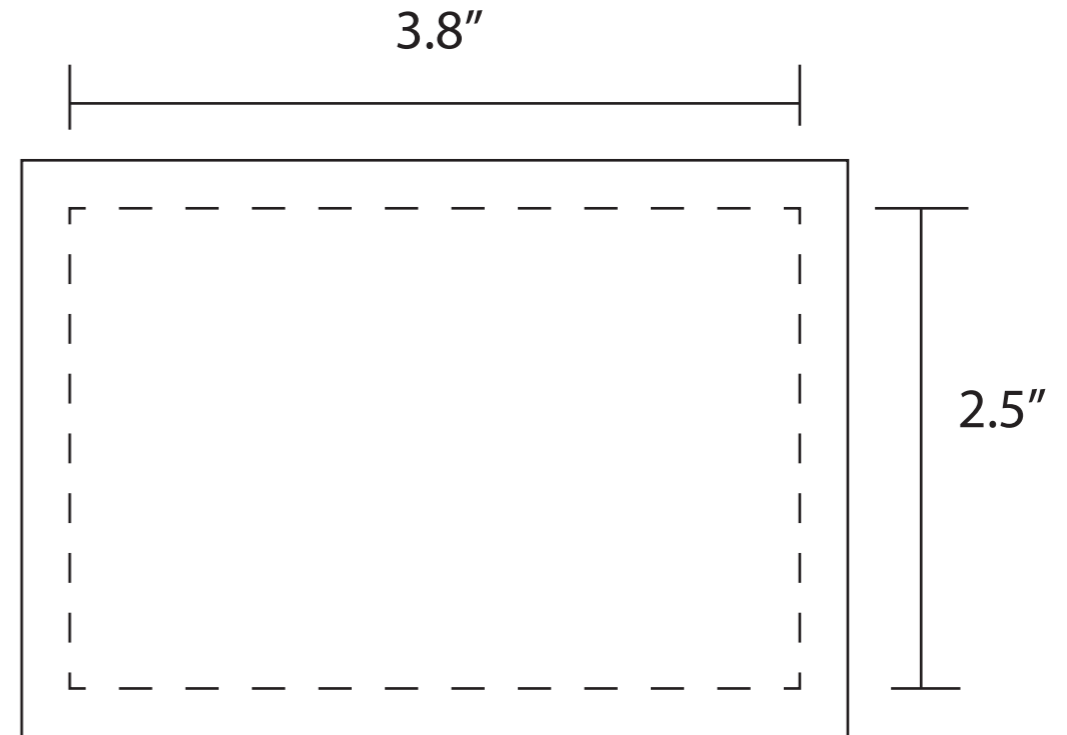

6pc Small Squares

Front: 1.17 x 1.17"
Sides: 1.17 x 0.237"

IMPRINT SAFE AREA

BLEED ZONE

1. Imprint Safe Area = important art or graphics must be within these areas
2. Minimum Type Size: 7pt
3. No metallic colors such as silver or gold on artwork
4. Expand image beyond dotted bleed lines
5. No exact PMS match but colors will be as close as possible
6. **Outline all text layers**
7. Do not flatten image, submit finished file in PDF, AI, or EPS format
8. Only add artwork within the 'Art' layer