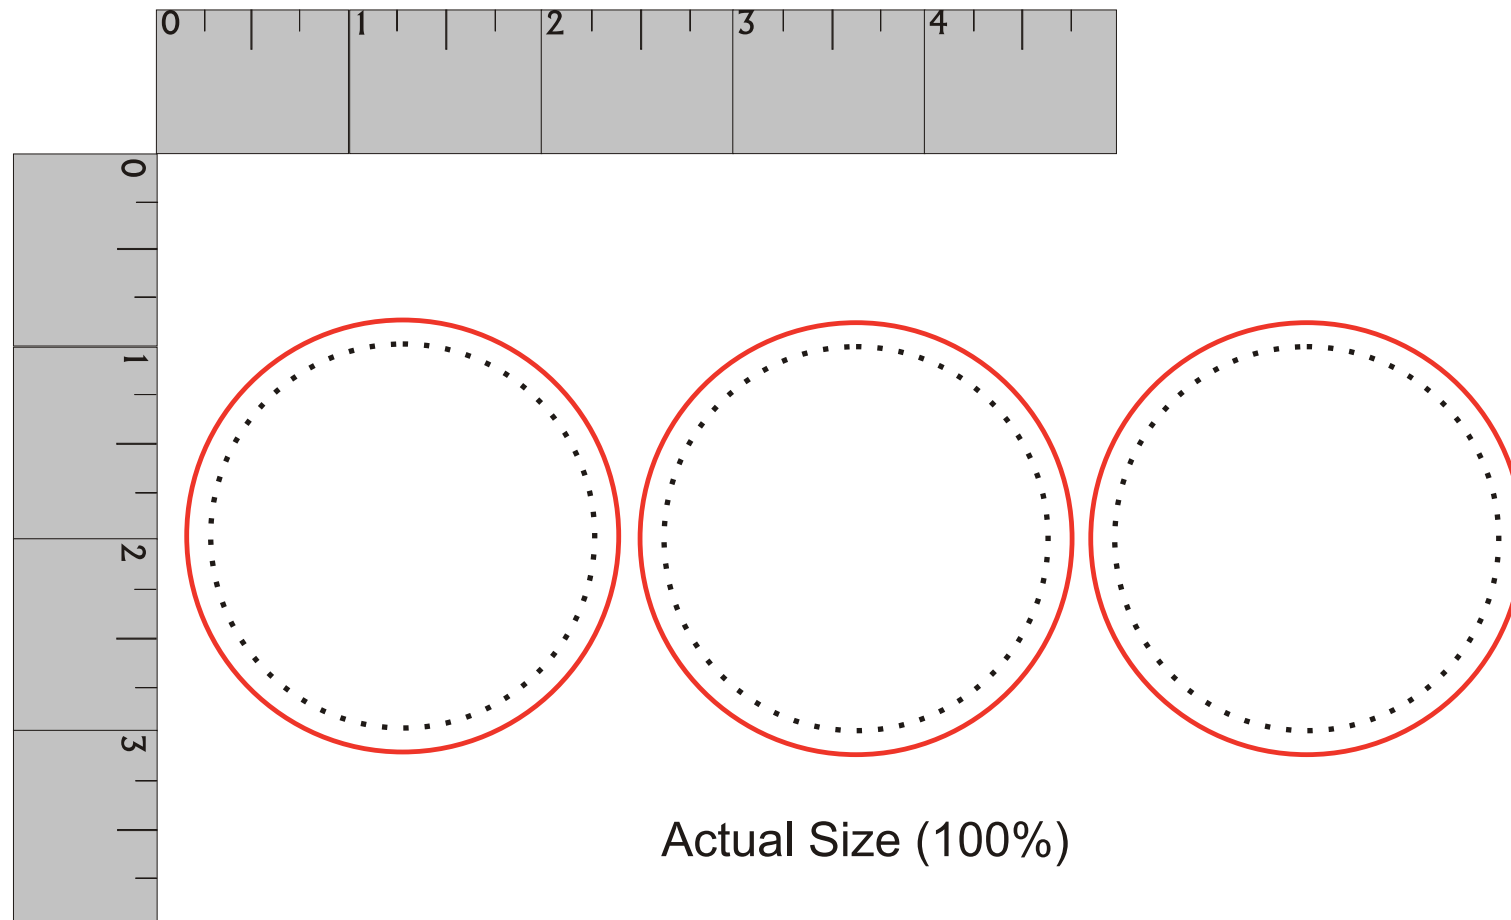

# Template For 6-Piece Round Logo Cookie Set

(only top layer of 3 cookies is customizable)

**COOKIE SIZE: 2.25"**

**IMPRINT AREA: 2"**

- Red Layout Lines Do NOT Print.

# Template For 6-Piece Square Logo Cookie Set

(only top layer of 3 cookies is customizable)

**COOKIE SIZE: 2.25"**

**IMPRINT AREA: 2"**

- Red Layout Lines Do NOT Print.