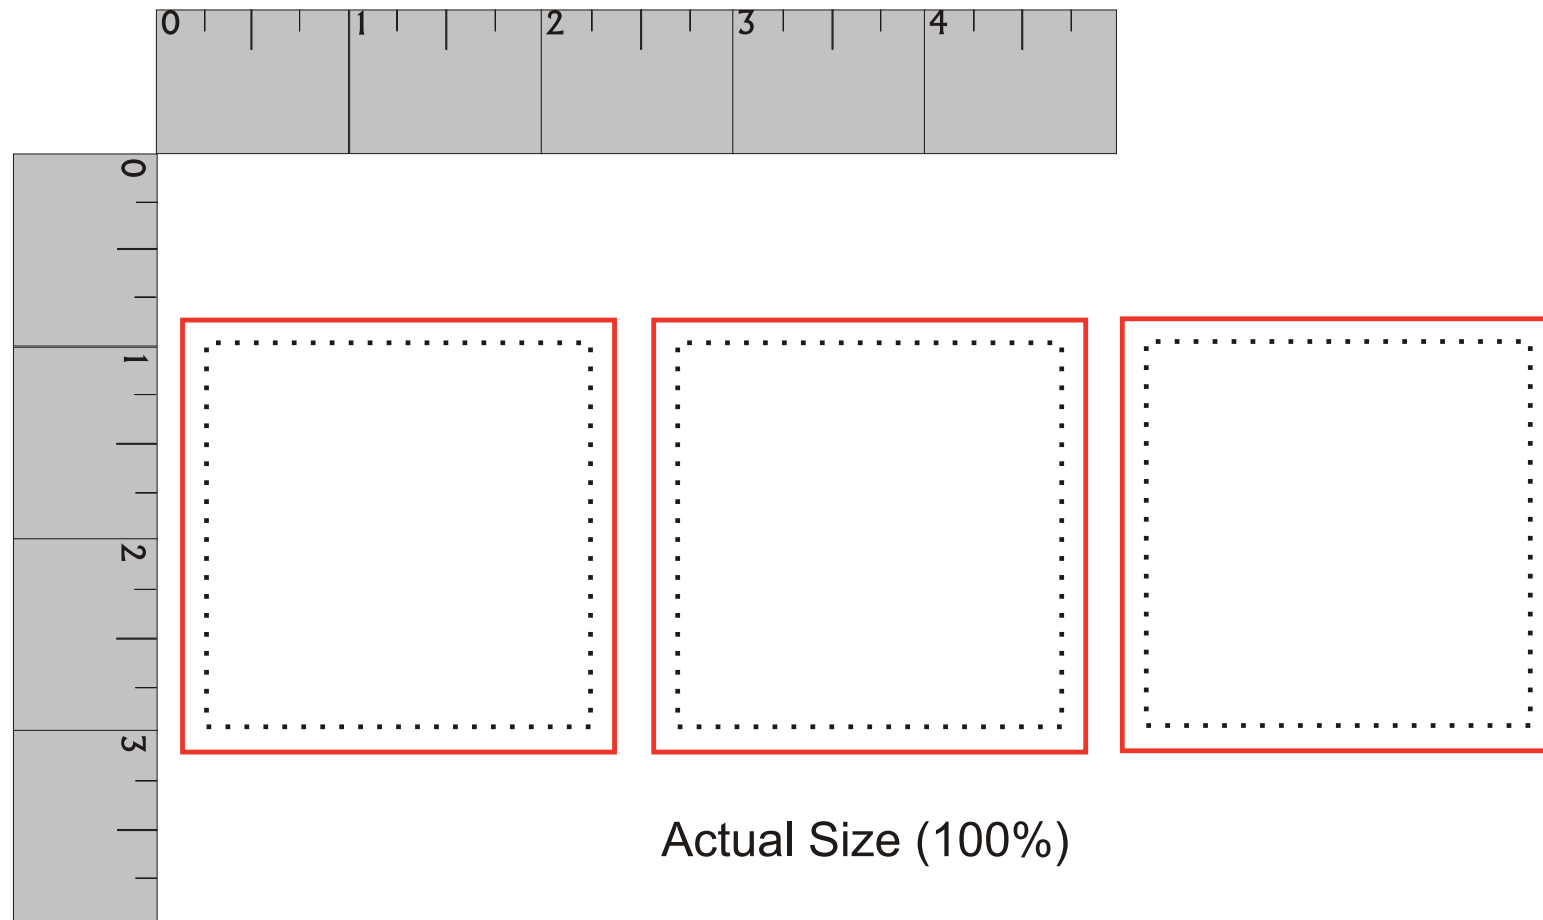

# Template For 6-Piece Round Logo Cookie Set

(only top layer of 3 cookies is customizable)

**COOKIE SIZE: 2.25"**

**IMPRINT AREA: 2"**

- Red Layout Lines Do NOT Print.

# Template For 6-Piece Square Logo Cookie Set

(only top layer of 3 cookies is customizable)

**COOKIE SIZE: 2.25"**

**IMPRINT AREA: 2"**

- Red Layout Lines Do NOT Print.