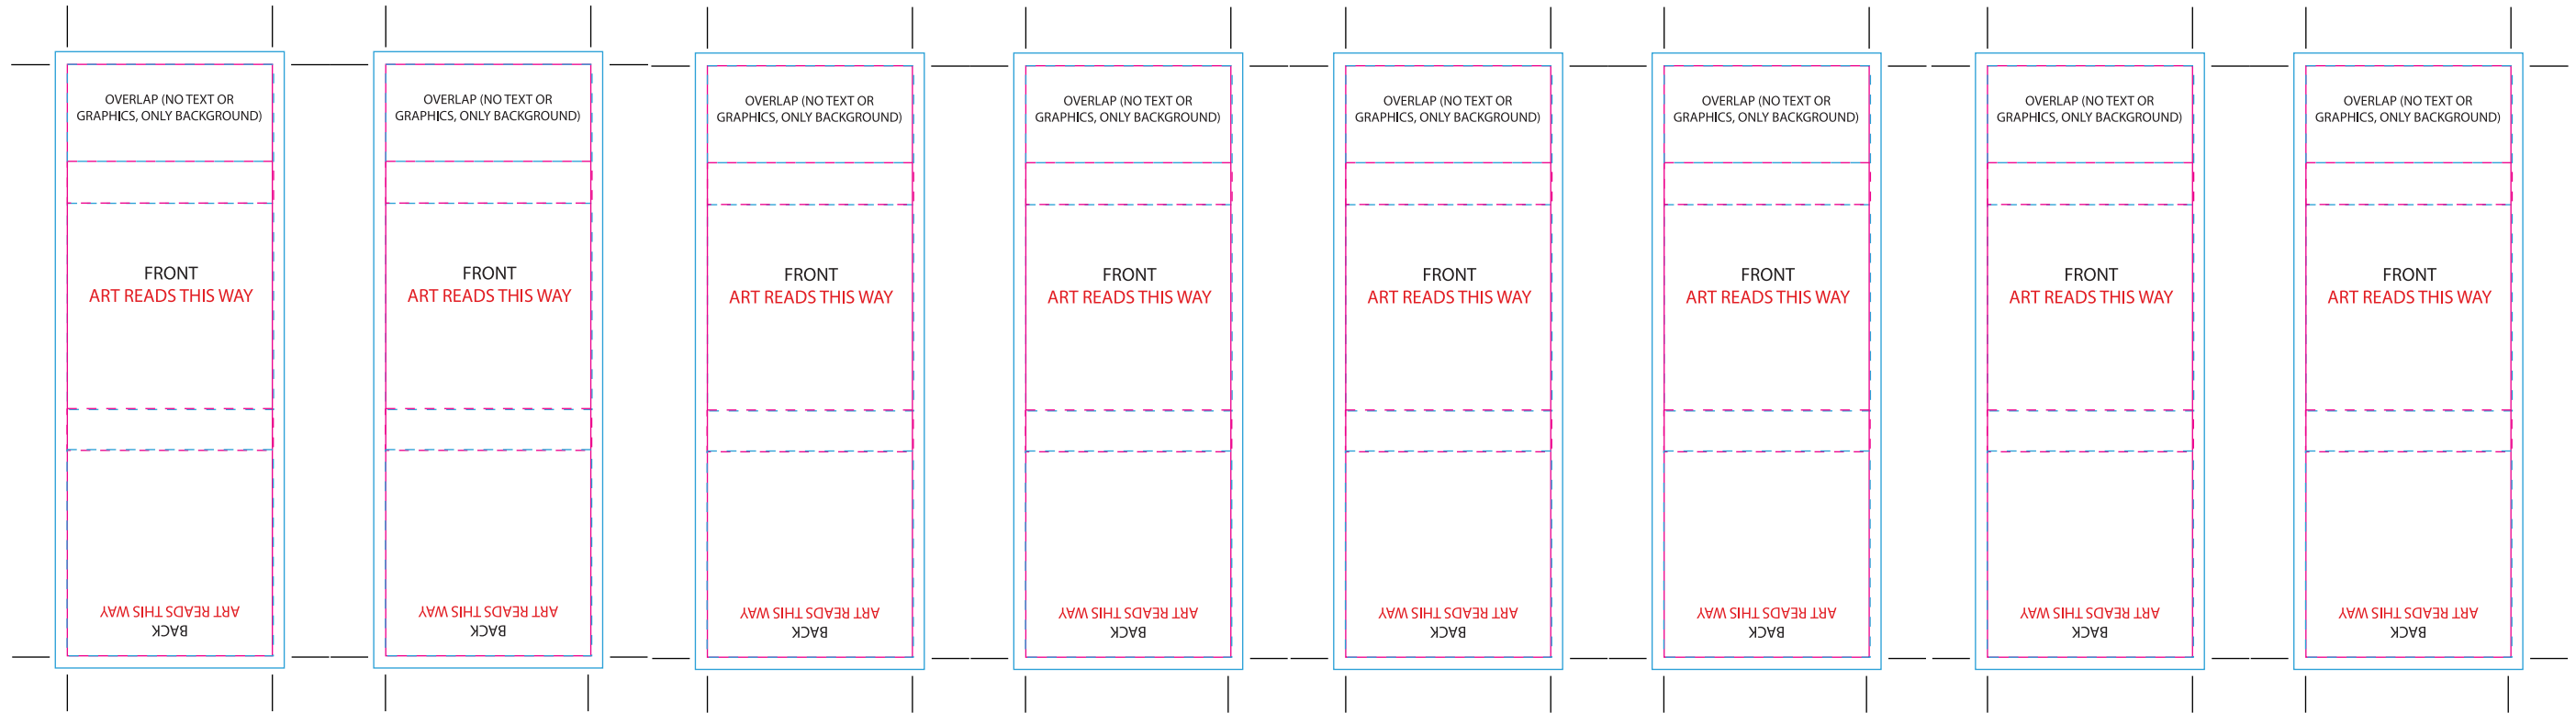

Set of 8 Chocolate Squares (Ruler Box)

Front: 1.17 x 1.17"

Sides: 1.17 x 0.237"

10"

Print Area

Bleed Zone

1.25"

Back Card (will be inserted behind chocolate squares)

1. Imprint Safe Area = important art or graphics must be within these areas
2. Minimum Type Size: 7pt
3. No metallic colors such as silver or gold on artwork
4. Expand image beyond dotted bleed lines
5. No exact PMS match but colors will be as close as possible
6. **Outline all text layers**
7. Do not flatten image, submit finished file in PDF, AI, or EPS format
8. Only add artwork within the 'Art' layer