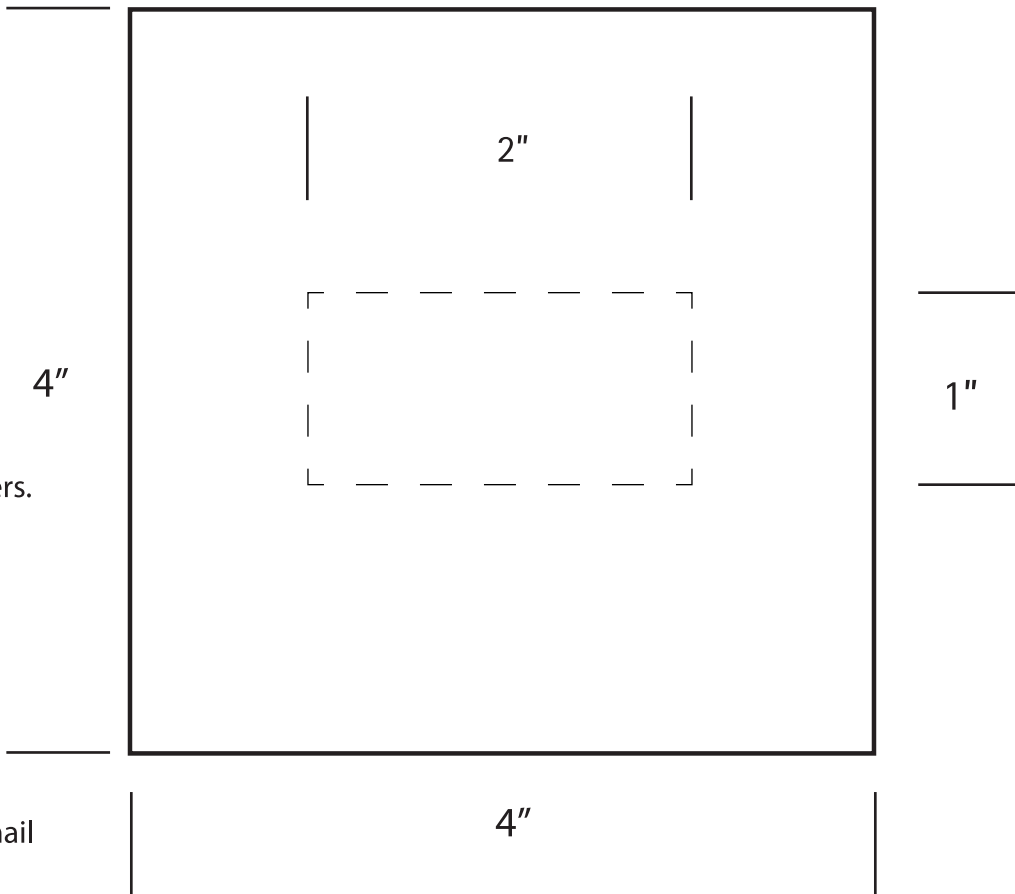

8-Piece Truffle Hot-Stamp Template

DO NOT merge template and art layers.

Logo must be placed within imprint area (dotted lines).

Dotted lines will not print.

Outline all fonts.

Save as AI and/or PDF format and email the file to your account manager

Call 1800-621-3294 or email info@chocomize.com for assistance.

Box Size: 4" x 4"

Lid Imprint Area: 2" x 1"

Logo Area