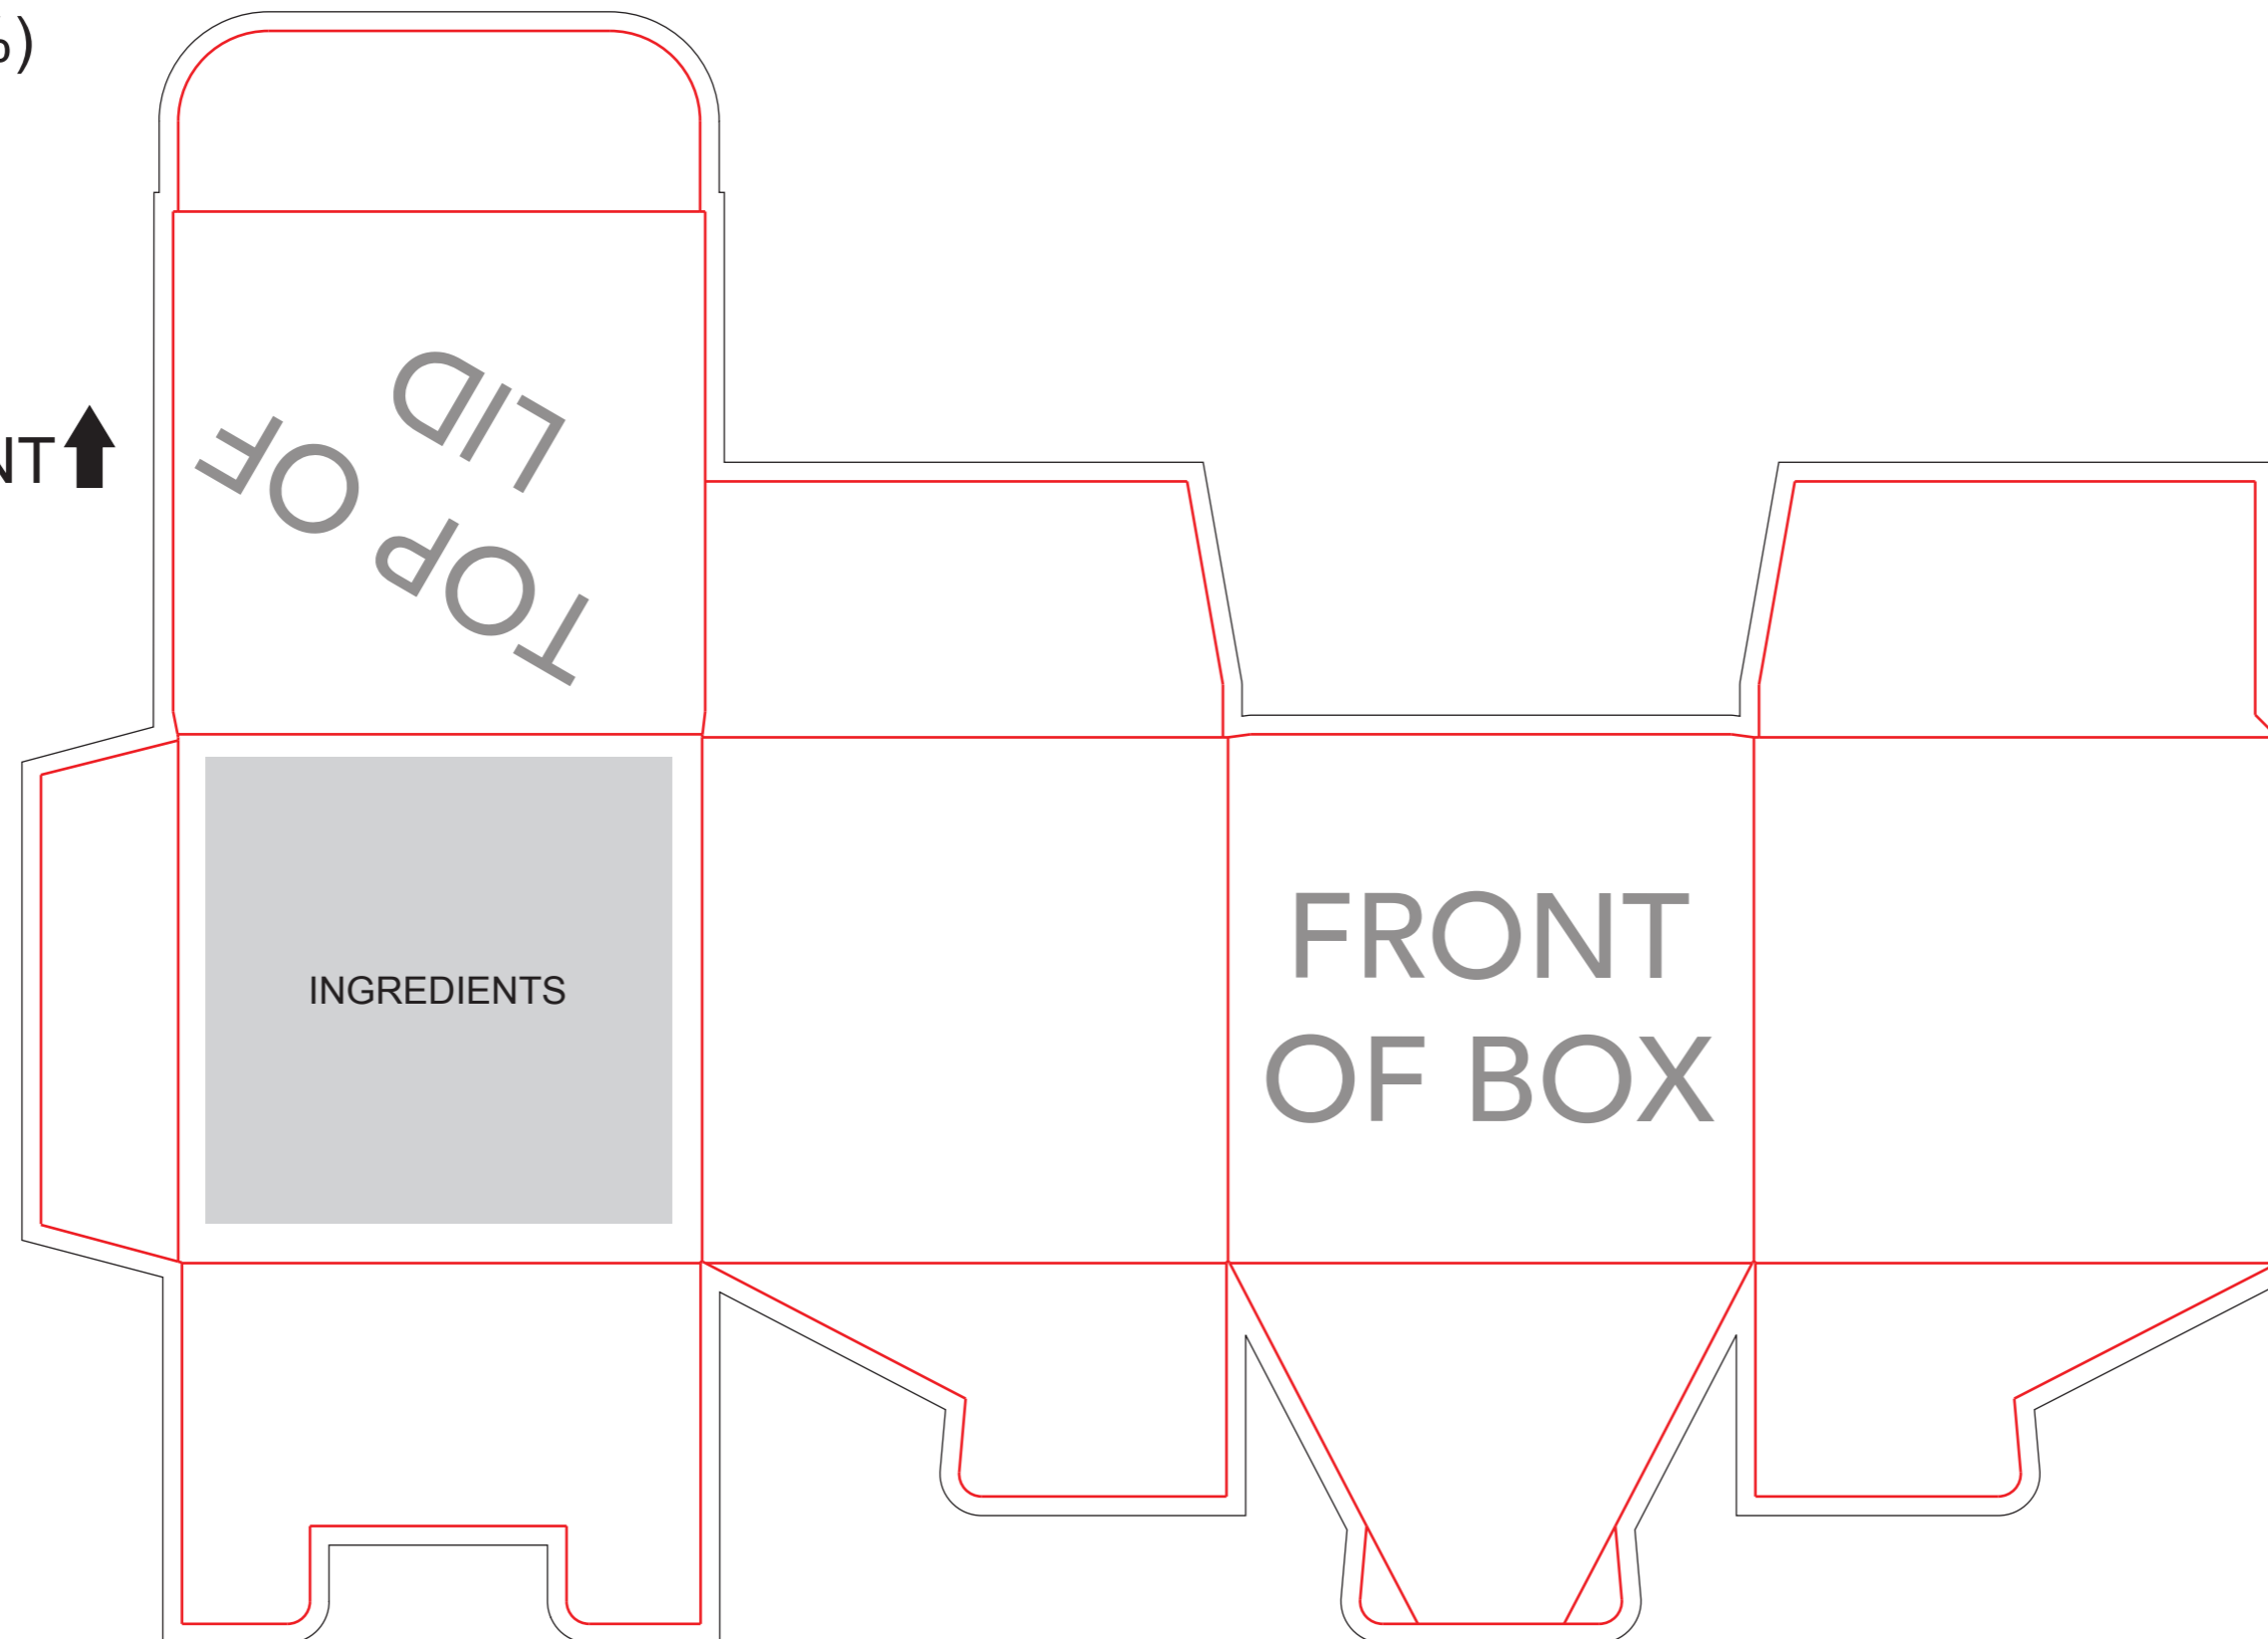

# HOT CHOCOLATE BOMB MUG STUFFER

Actual Size (100%)

**IMPRINT AREA: 2.0" x 2.0"**

 - Red Layout Lines Do NOT Print.

# HOT CHOCOLATE BOMB GIFT BOX

Actual Size (100%)

FRONT ↑

- Red Layout Lines Do NOT Print.

- Black Layout Lines are Bleed Areas