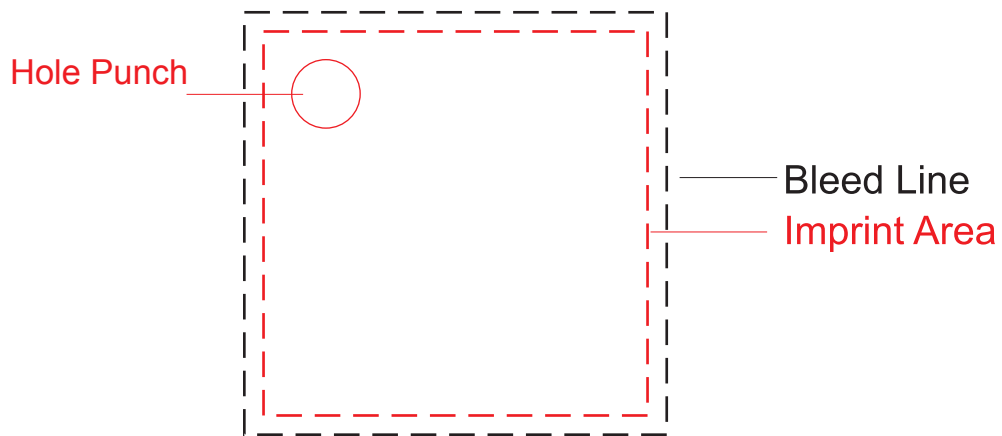

# HOT CHOCOLATE BOMB MUG STUFFER

Actual Size (100%)

**IMPRINT AREA: 2.0" x 2.0"**

 - Red Layout Lines Do NOT Print.

# HOT CHOCOLATE BOMB GIFT BOX

Actual Size (100%)

FRONT ↑

- Red Layout Lines Do NOT Print.

- Black Layout Lines are Bleed Areas