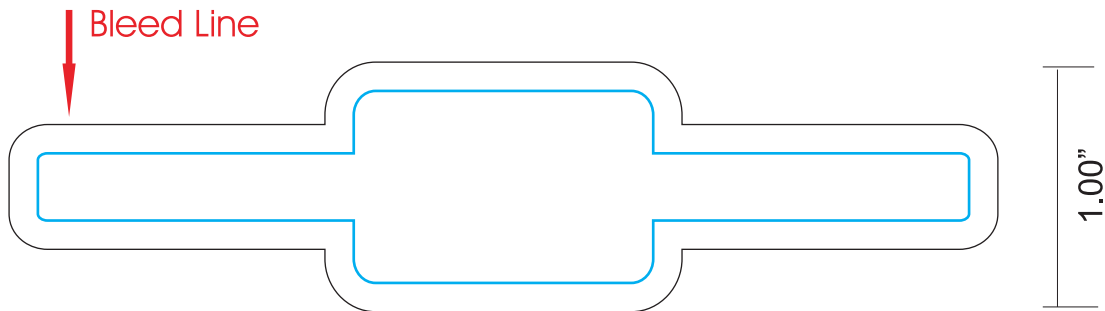

Clear Pillow Case

LABEL DIMENSIONS: 4.85H X 1.00"W

4.85"

Actual Size (100%)

- Red Layout Lines Do NOT Print.

CUSTOM CONVERSATION HEART

Actual Size (100%)

Enlarged Size (300%)

HEART DIMENSIONS: 0.60" W X 0.60" H

LOGO* IMPRINT SIZE (BLACK DOTTED LINE) - 0.33" X 0.33"
WE RECOMMEND LOGOS SHOULD BE ONE COLOR ONLY. DARK COLORS PRINT BEST

TYPESET* IMPRINT SIZE (RED DOTTED LINE) - 0.40" X 0.25"

*** TYPESET TO BE MAXIMUM 2 LINES OF TEXT, 6 CHARACTERS PER LINE**

*** TYPESET TO BE ARIAL NARROW - 6PT. PRINT WILL BE ACAP PMS 185 RED UNLESS OTHERWISE INSTRUCTED.**

TYPESETTING OF MORE MUST BE REVIEWED BY ART DEPARTMENT