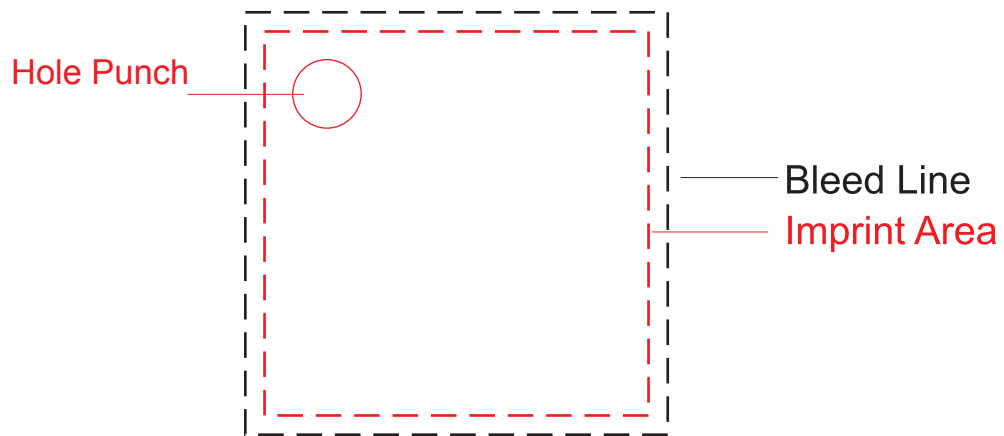

HOT CHOCOLATE BOMB

Actual Size (100%)

IMPRINT AREA: 2.0" x 2.0"

 - Red Layout Lines Do NOT Print.

2 PACK OF HOT CHOCOLATE BOMBS SLEEVE

PRODUCT DIMENSIONS: 6.625"L X 3.375"W X 2.56"H

 - Red Layout Lines Do NOT Print.