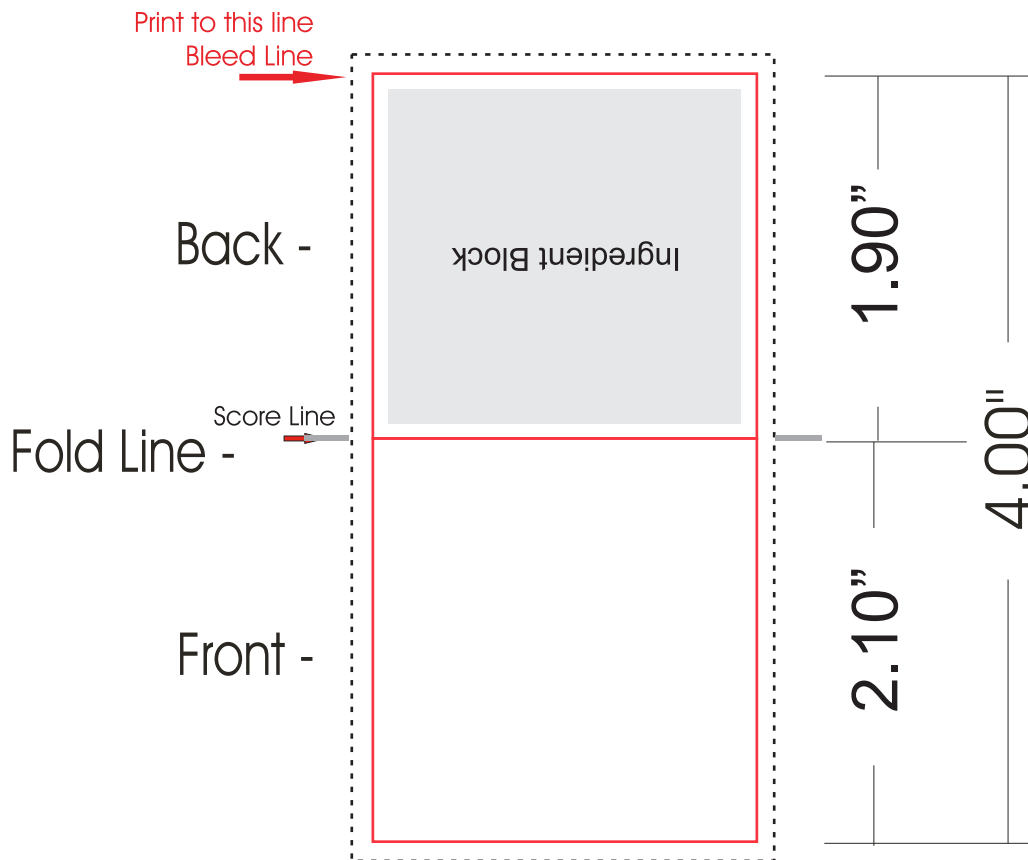

Hot Chocolate on a Stick Full-Color Header Card Template

Actual Size (100%)

- Red Layout Lines Do NOT Print.

HEADER DIMENSIONS: 2.00"W X 4"H