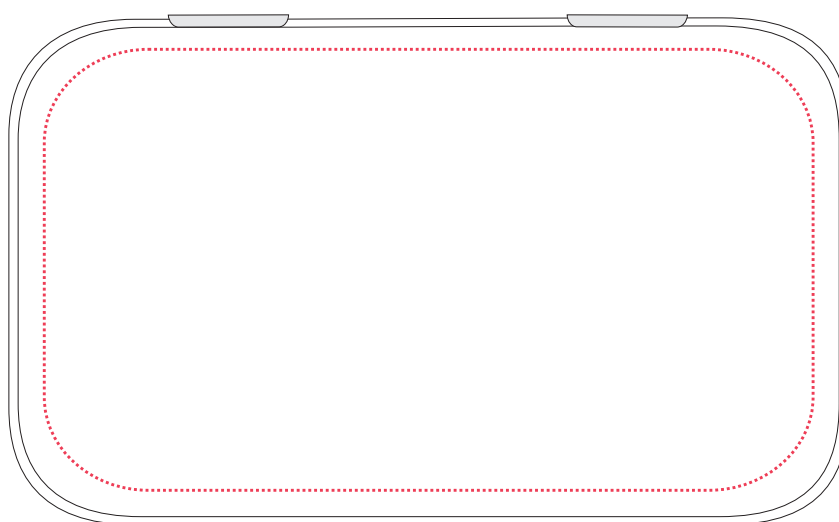

LARGE HINGED TIN DIRECT 1 COLOR IMPRINT

Actual Size (100%)

IMPRINT AREA: 2.75" W X 2" H

PRODUCT DIMENSIONS: 3 11/16" X 2 5/16" X 13/16"

- Red Layout Lines Do NOT Print.

LARGE HINGED TIN

DIRECT 4 COLOR IMPRINT

Actual Size (100%)

IMPRINT AREA: 3.58" W X 2.16" H

NOTE CUSTOM CURVES ON CORNERS

PRODUCT DIMENSIONS: 3 11/16" X 2 5/16" X 13/16"

- Red Layout Lines Do NOT Print.