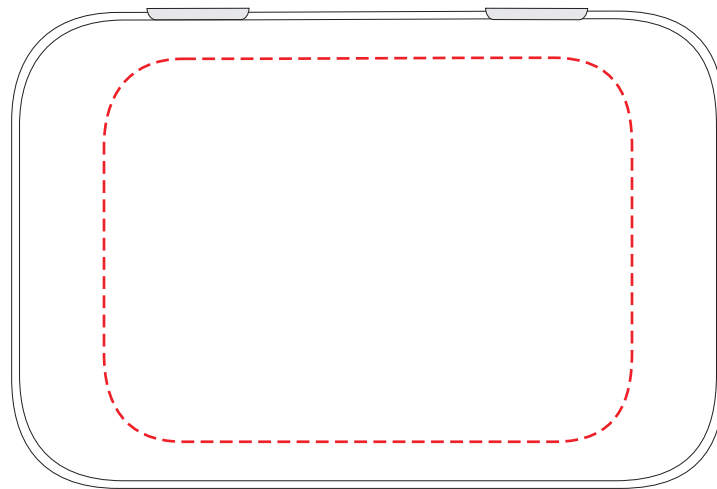

LARGE HINGED TIN DIRECT 1 COLOR IMPRINT

Actual Size (100%)

IMPRINT AREA: 2.75" W X 2" H

PRODUCT DIMENSIONS: 3 11/16" X 2 5/16" X 13/16"

- Red Layout Lines Do NOT Print.

LARGE HINGED TIN

DIRECT 4 COLOR IMPRINT

Actual Size (100%)

IMPRINT AREA: 3.58" W X 2.16" H

NOTE CUSTOM CURVES ON CORNERS

PRODUCT DIMENSIONS: 3 11/16" X 2 5/16" X 13/16"

- Red Layout Lines Do NOT Print.