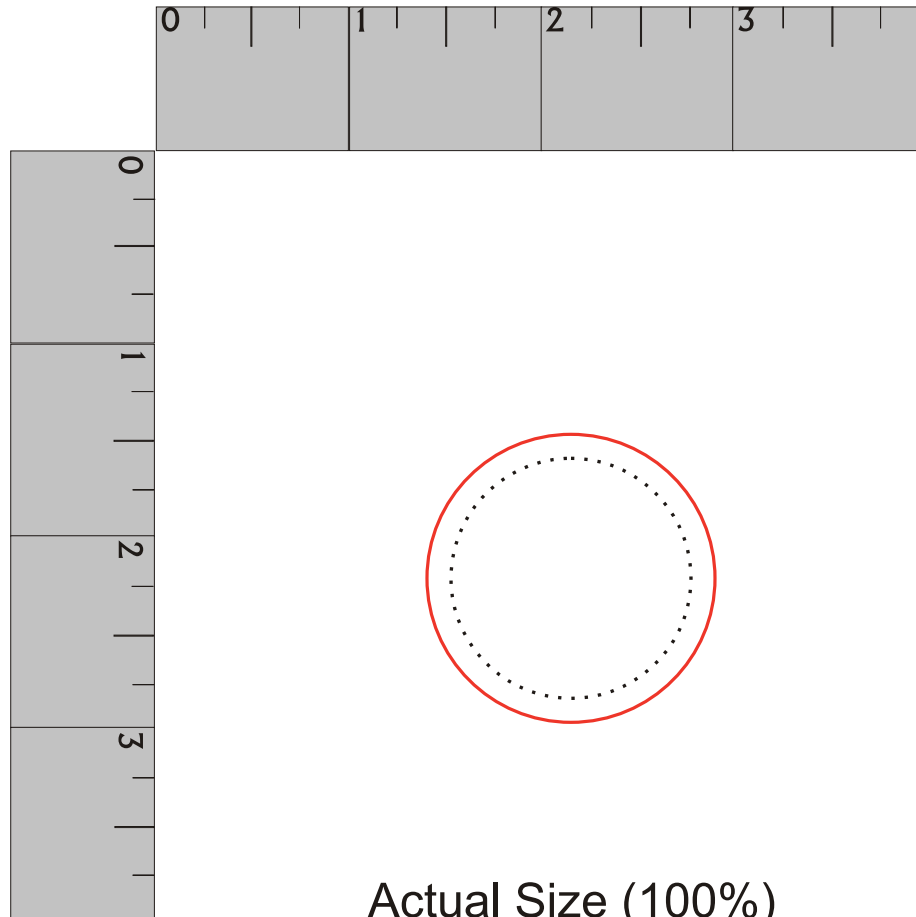

# Template for Round Icing on Cake Pops

IMPRINT SIZE: 1.25" dia

**- Red Layout Lines Do NOT Print.  
Actual Size (100%)**

# Template for Square Icing on Cake Pops

IMPRINT SIZE: 1.25" x 1.25"

**- Red Layout Lines Do NOT Print.  
Actual Size (100%)**