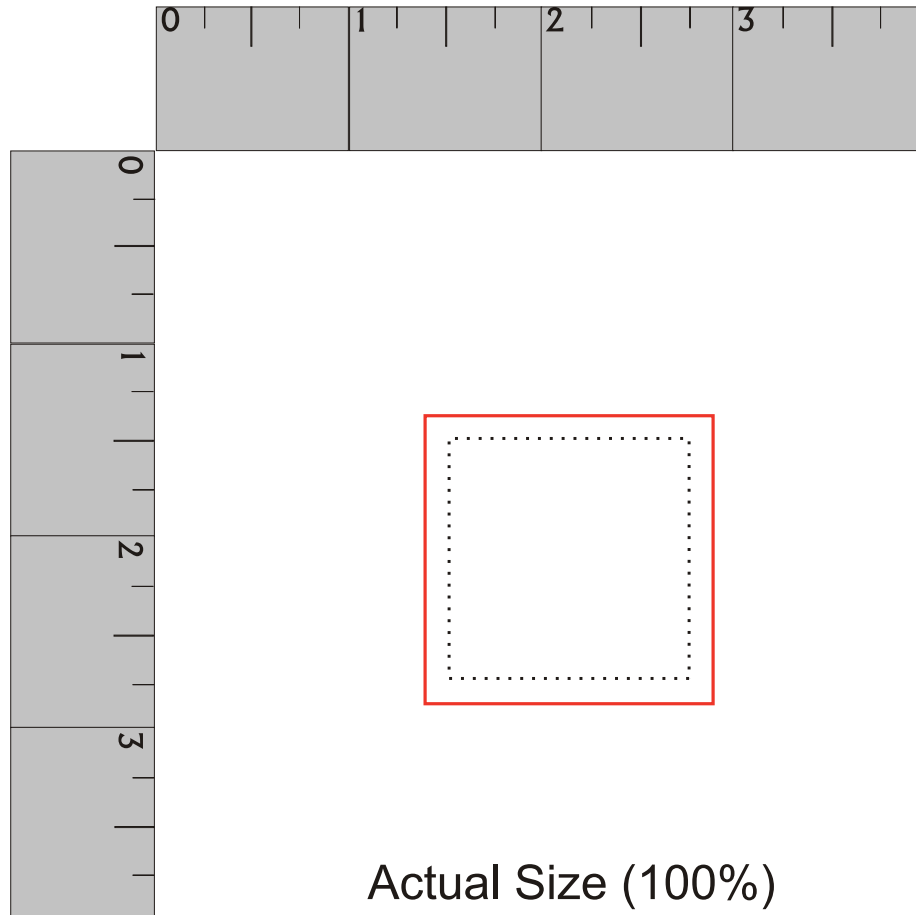

# Template for Round Icing on Cake Pops

IMPRINT SIZE: 1.25" dia

**- Red Layout Lines Do NOT Print.  
Actual Size (100%)**

# Template for Square Icing on Cake Pops

IMPRINT SIZE: 1.25" x 1.25"

**- Red Layout Lines Do NOT Print.  
Actual Size (100%)**