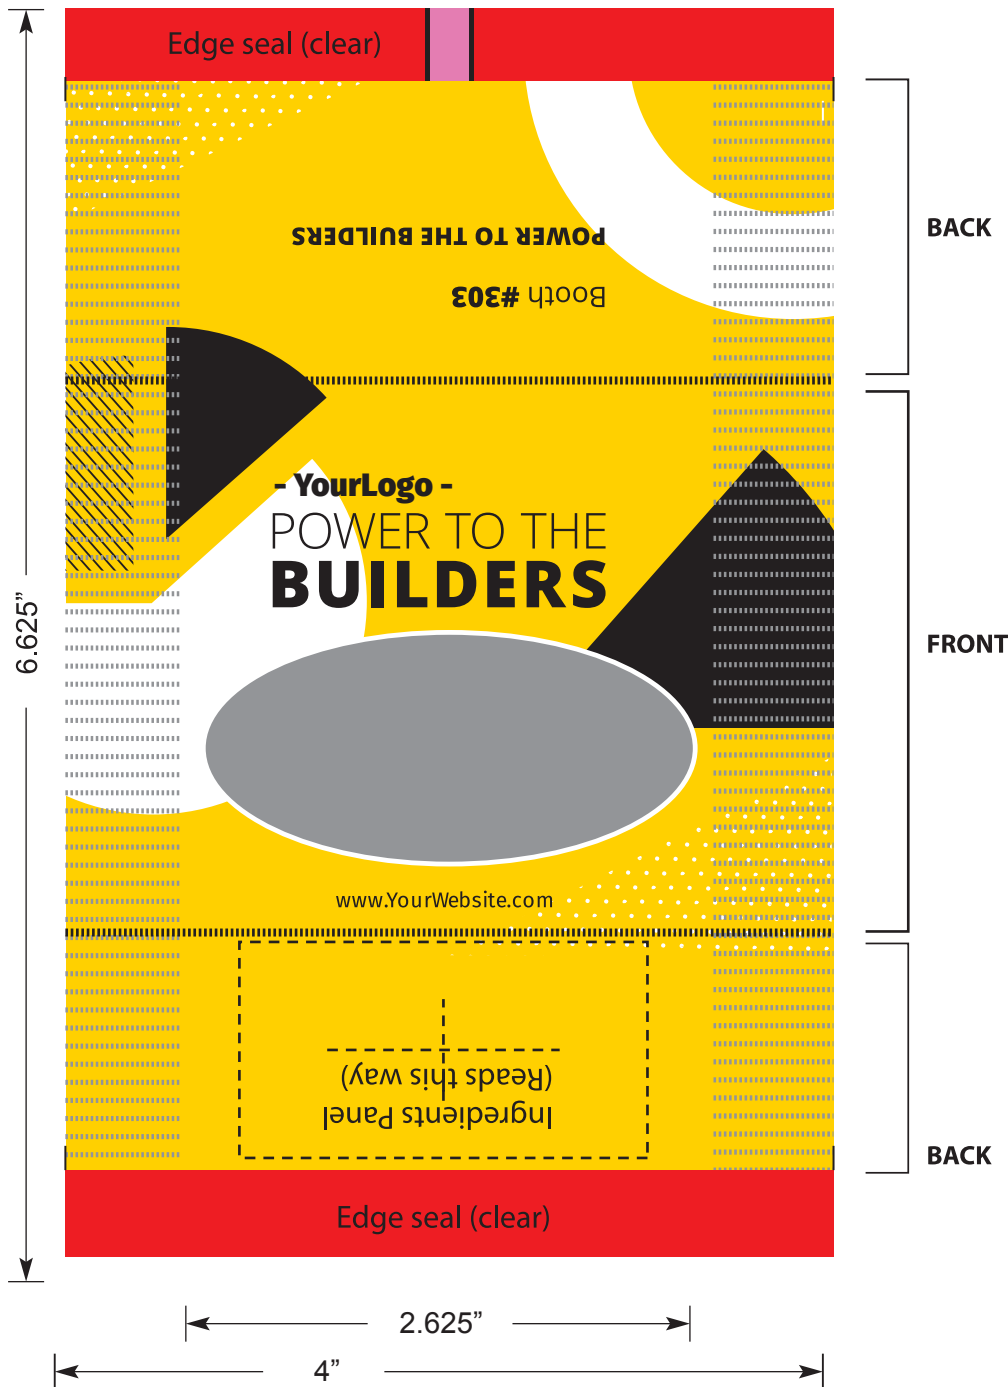

Candy Pack Template

0.5oz & 1oz size

Example with Oval Window

TEMPLATES GUIDELINES

- -Outline all fonts & artwork
- -Place all important copy or art within "live print area"
- Copy or design elements outside the green area will print, but will not be centered and may be distorted upon sealing
- -We recommend window to be positioned at bottom of green area.
- -Minimum type 6 pt.
- -Specify all spot colors on area provided
- -Gradients or half tones not allowed
- -Do not embed artwork or fonts (Please zip and send with artwork)
- -Black type must be 100% K
- -Eye spot should be 100% K

NOTES:

Pack starts off clear.
Choose from 4-spot colors up to 4-color imprint.
Prints CMYK

1. # of colors _____
2. Color(s):
1. ☐ _____
  2. ☐ _____
  3. ☐ _____
  4. ☐ _____
4. Fold (lines do not print)
   - Edge seal (lines do not print)
   - Live print area:
     Front Panel = 2" x 2.125"
     Back Panel = 2.125" x .625"
   - Represents clear pack
     All packs start off clear
   - No Print (only eyespot)