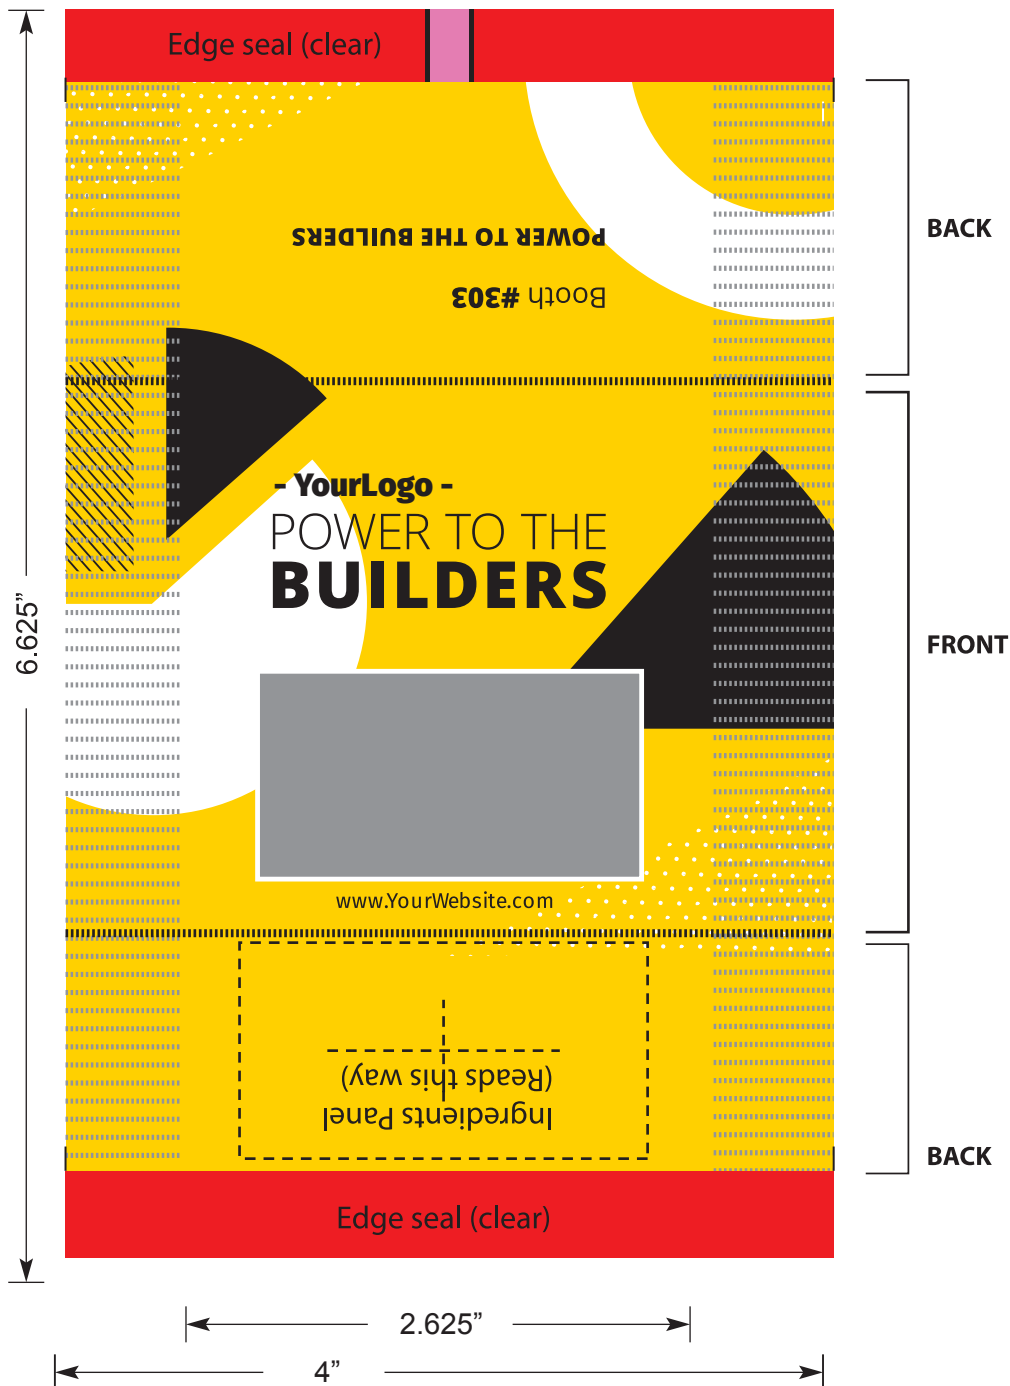

Candy Pack Template

0.5oz & 1oz size

Example with Rectangular Window

TEMPLATES GUIDELINES

-Outline all fonts & artwork

-Place all important copy or art within "live print area"

Copy or design elements outside the green area will print, but will not be centered and may be distorted upon sealing
-We recommend window to be positioned at bottom of green area.

-Minimum type 6 pt.

-Specify all spot colors on area provided

-Gradients or half tones not allowed

-Do not embed artwork or fonts (Please zip and send with artwork)

-Black type must be 100% K

-Eye spot should be 100% K

NOTES:

Pack starts off clear.

Choose from 4-spot colors up to 4-color imprint.

Prints CMYK

# of colors _____

..... Fold (lines do not print)

Color(s):

..... Edge seal (lines do not print)

1. ☐ _____

Live print area:
Front Panel = 2" x 2.125"
Back Panel = 2.125" x .625"

2. ☐ _____

Represents clear pack
All packs start off clear

3. ☐ _____

4. ☐ _____

No Print (only eyespot)