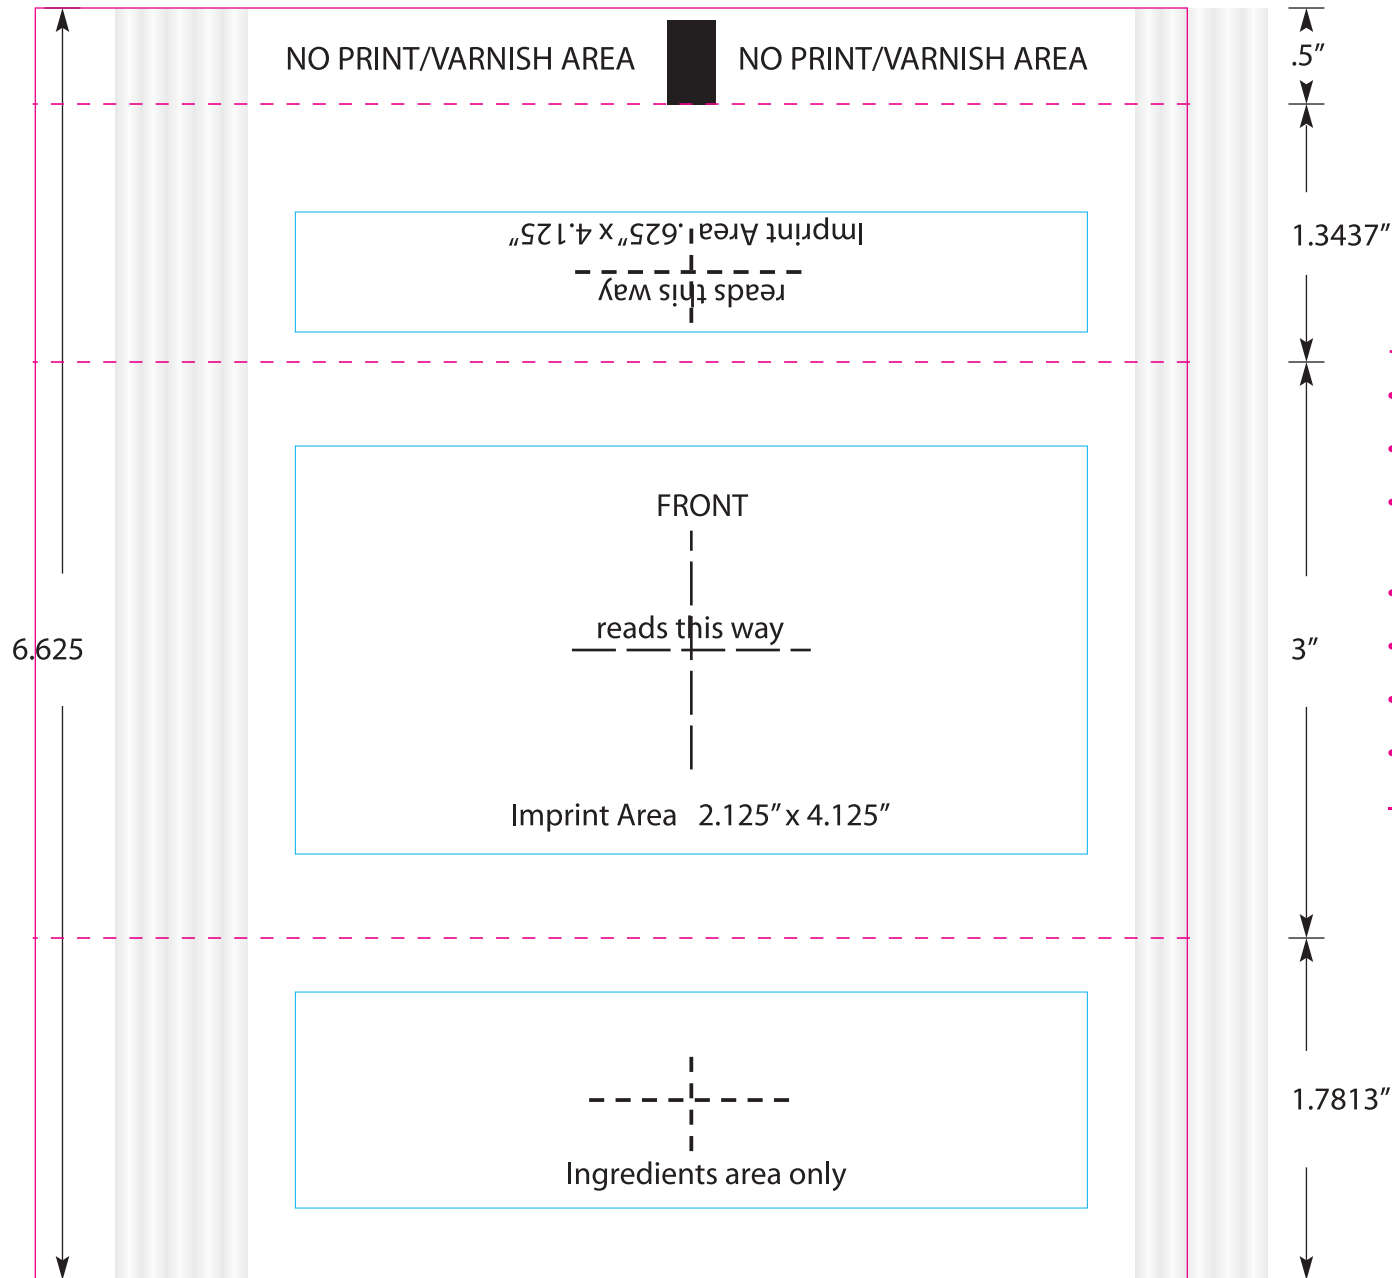

Candy Pack Template

2oz size

TEMPLATE GUIDELINES:

- Black type must be 100% K
- Eye Spot should be 100% K or darkest available color
- Imprint Safe Area = (any important copy or graphics must be within these areas)
- Only add artwork within the "Your Art Here" Layer
- DO NOT alter any other layers without approval
- Minimum type size = 6pt
- Please specify any Spot Colors used in area provided
- -Clear window must be included within imprint area.

NOTES:

Pack starts off clear.
Choose from 4-spot colors up to 4-color imprint.
Prints CMYK

# of colors _____

Color(s):

1. ☐ _____

2. ☐ _____

3. ☐ _____

4. ☐ _____

..... Fold (lines do not print)

..... Edge seal (lines do not print)

Live print area:
Front Panel = 2" x 2.125"
Back Panel = 2.125" x .62

Represents clear pack
All packs start off clear

No Print (only eyespot)

6

Imprint Area

Edge Seal

Fold Lines

Trim Line