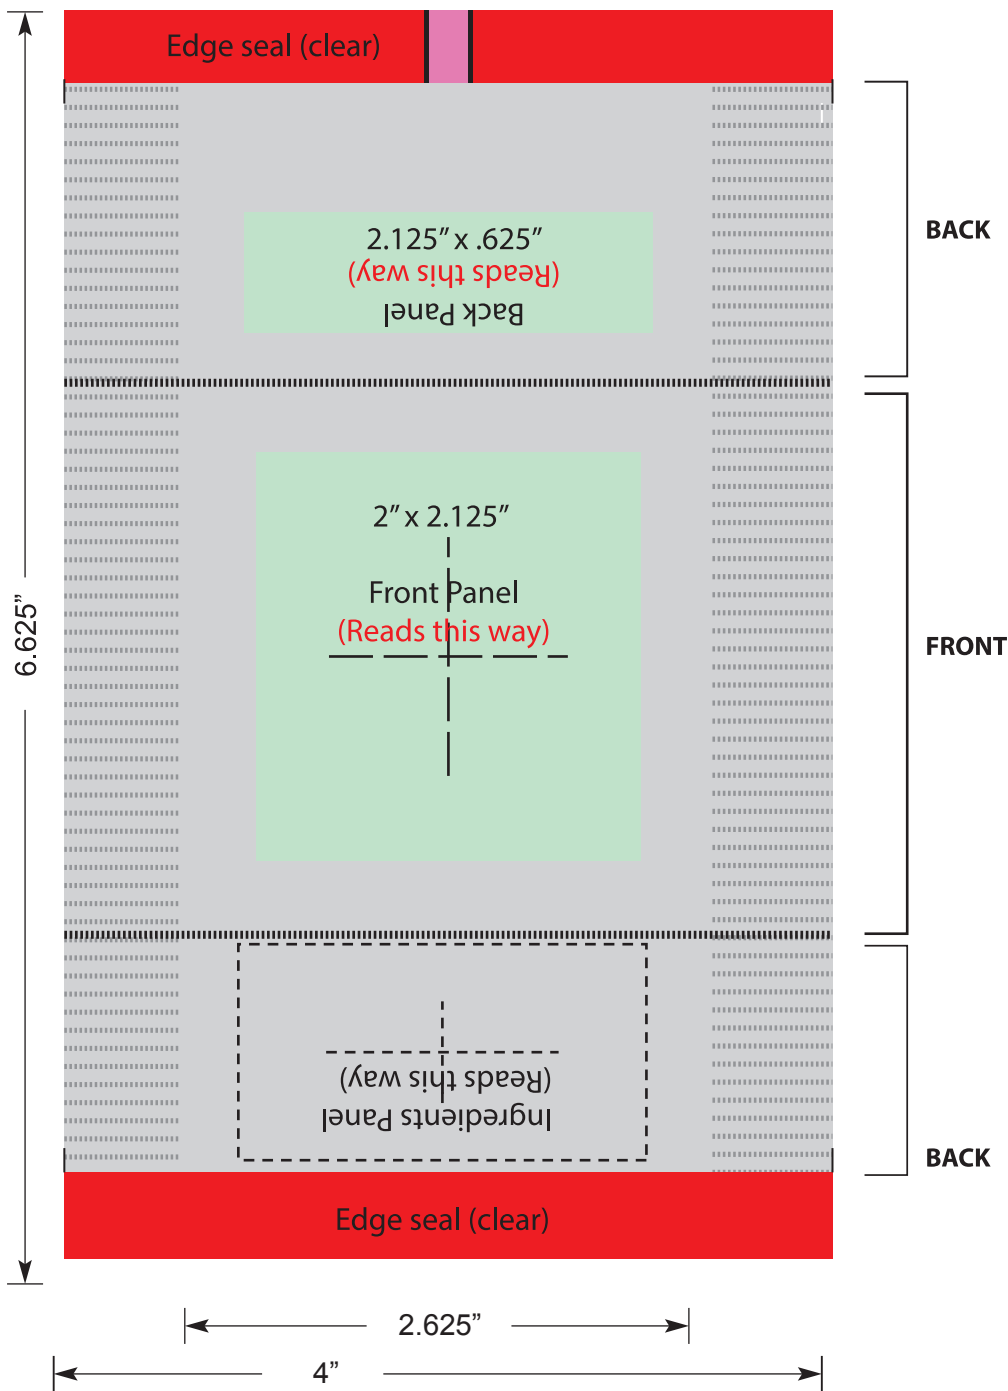

Candy Pack Template

0.5oz & 1oz size

TEMPLATES GUIDELINES

- -Outline all fonts & artwork
- -Place all important copy or art within "live print area"
- Copy or design elements outside the green area will print, but will not be centered and may be distorted upon sealing
- -We recommend window to be positioned at bottom of green area.
- -Minimum type 6 pt.
- -Specify all spot colors on area provided
- -Gradients or half tones not allowed
- -Do not embed artwork or fonts (Please zip and send with artwork)
- -Black type must be 100% K
- -Eye spot should be 100% K

NOTES:

Pack starts off clear.
Choose from 4-spot colors up to 4-color imprint.
Prints CMYK

# of colors _____

Color(s):

1. ☐ _____
2. ☐ _____
3. ☐ _____
4. ☐ _____

- ..... Fold (lines do not print)
- ..... Edge seal (lines do not print)
- ..... Live print area:
  Front Panel = 2" x 2.125"
  Back Panel = 2.125" x .625"
- ..... Represents clear pack
  All packs start off clear
- ..... No Print (only eyespot)