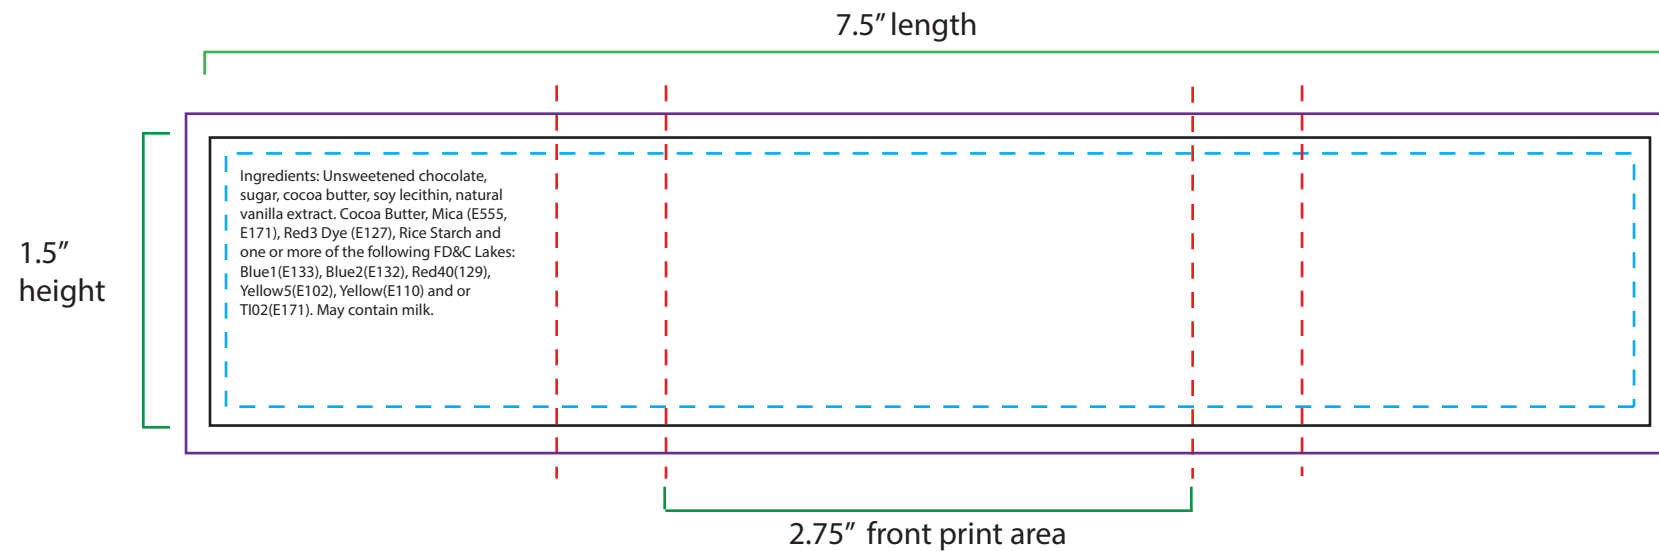

Product: 6pc Chocolate Box

Chocolate Type:

6-Piece Chocolate Box Template

Full Size: 7.5" x 1.5"

Front Print Area: 2.75" x 1.5"

Blue dotted line is the text limits line

Red line is the fold line

Black Line is the imprint area

Purple line is the bleed line

Choose chocolate type on layers panel for proper ingredient labelling