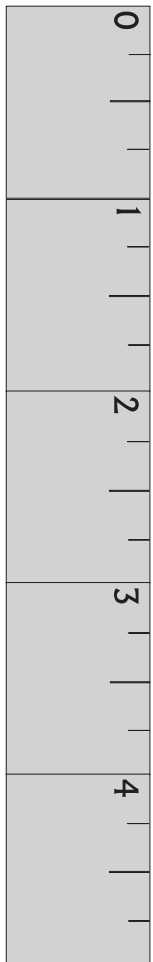

BITE SIZE BELGIAN CHOCOLATE SQUARE GIFT BAG

HANG TAG

Actual Size (100%)

IMPRINT AREA: 1.5"W x 1.5"H

 - Red Layout Lines Do NOT Print.

BITE SIZE BELGIAN CHOCOLATE SQUARE LABEL

Actual Size (100%)

LABEL SIZE: 1.375" DIAMETER

 - Red Layout Lines Do NOT Print.