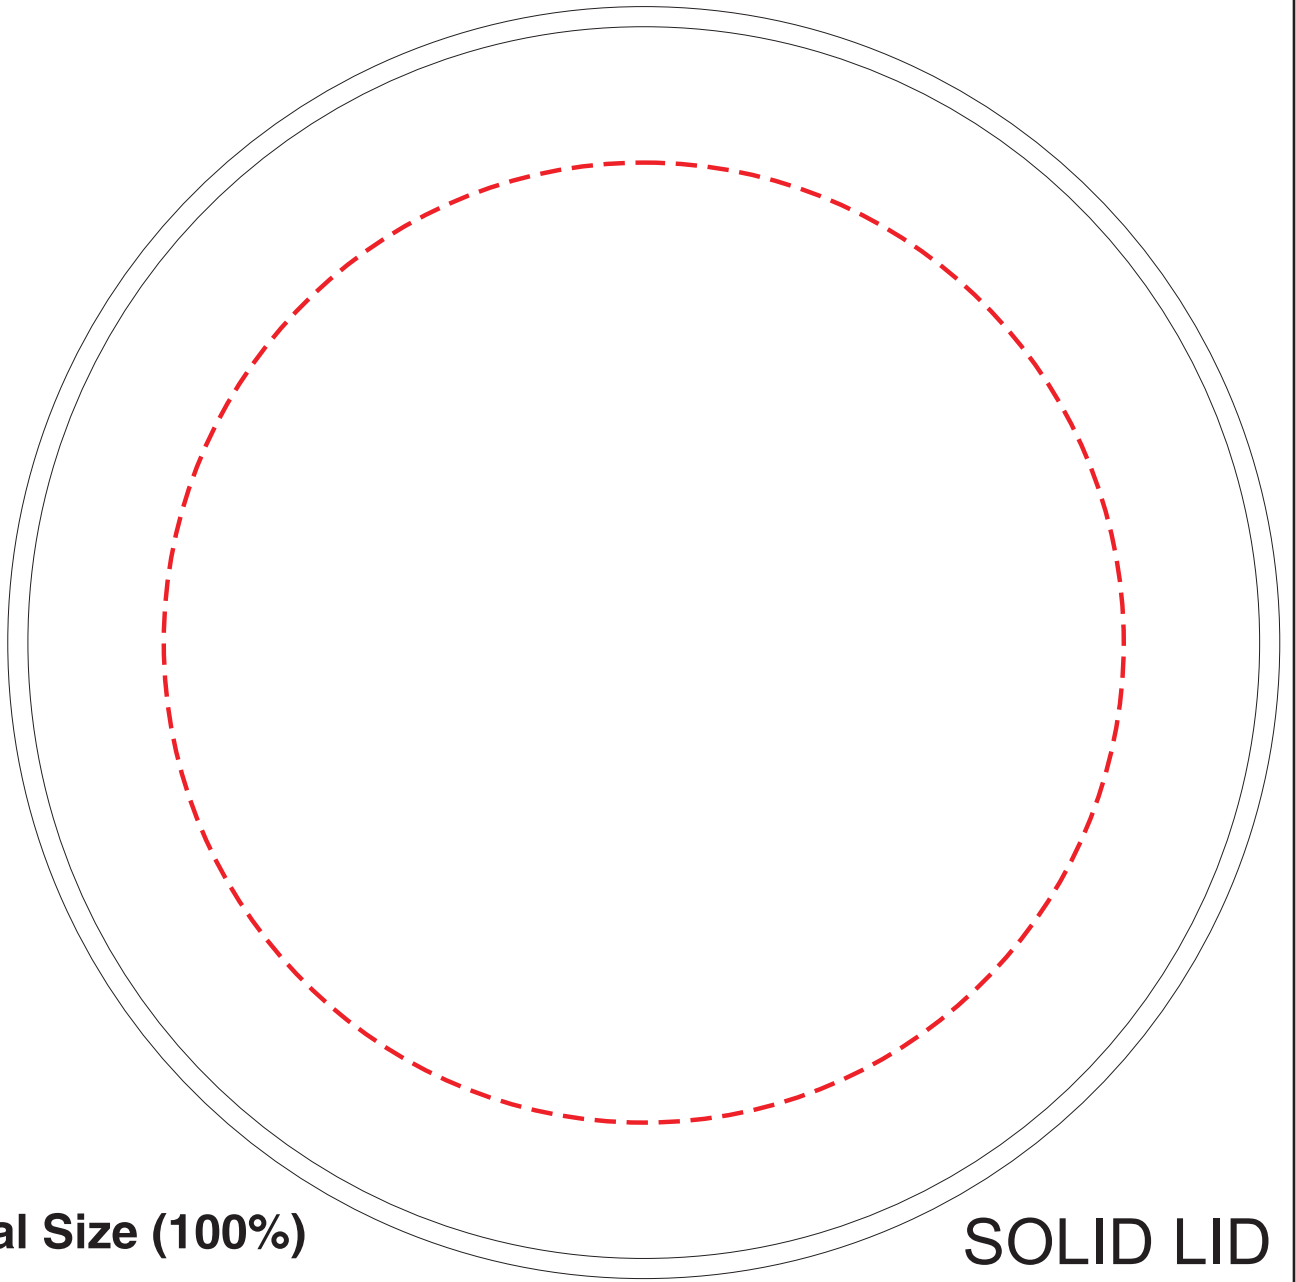

# Half Gallon Direct Imprint Template

Actual Size (100%)

SOLID LID

**IMPRINT SIZE: 5" DIAMETER**

**PRODUCT DIMENSIONS: 6.625" x 5"H**

- Red Layout Lines Do NOT Print.

# Half Gallon Label Lid Template

Actual Size (100%)

SOLID LID

**IMPRINT SIZE: 6.3" DIAMETER**  
**PRODUCT DIMENSIONS: 6.625" x 5"H**

- Red Layout Lines Do NOT Print.

# Half Gallon

## FULL COLOR BODY LABEL

**LABEL SIZE: 8"W X 4.3" H**

**PRODUCT DIMENSIONS: 6.625"D x 5"H**

**- Red Layout Lines Do NOT Print.  
Actual Size (100%)**