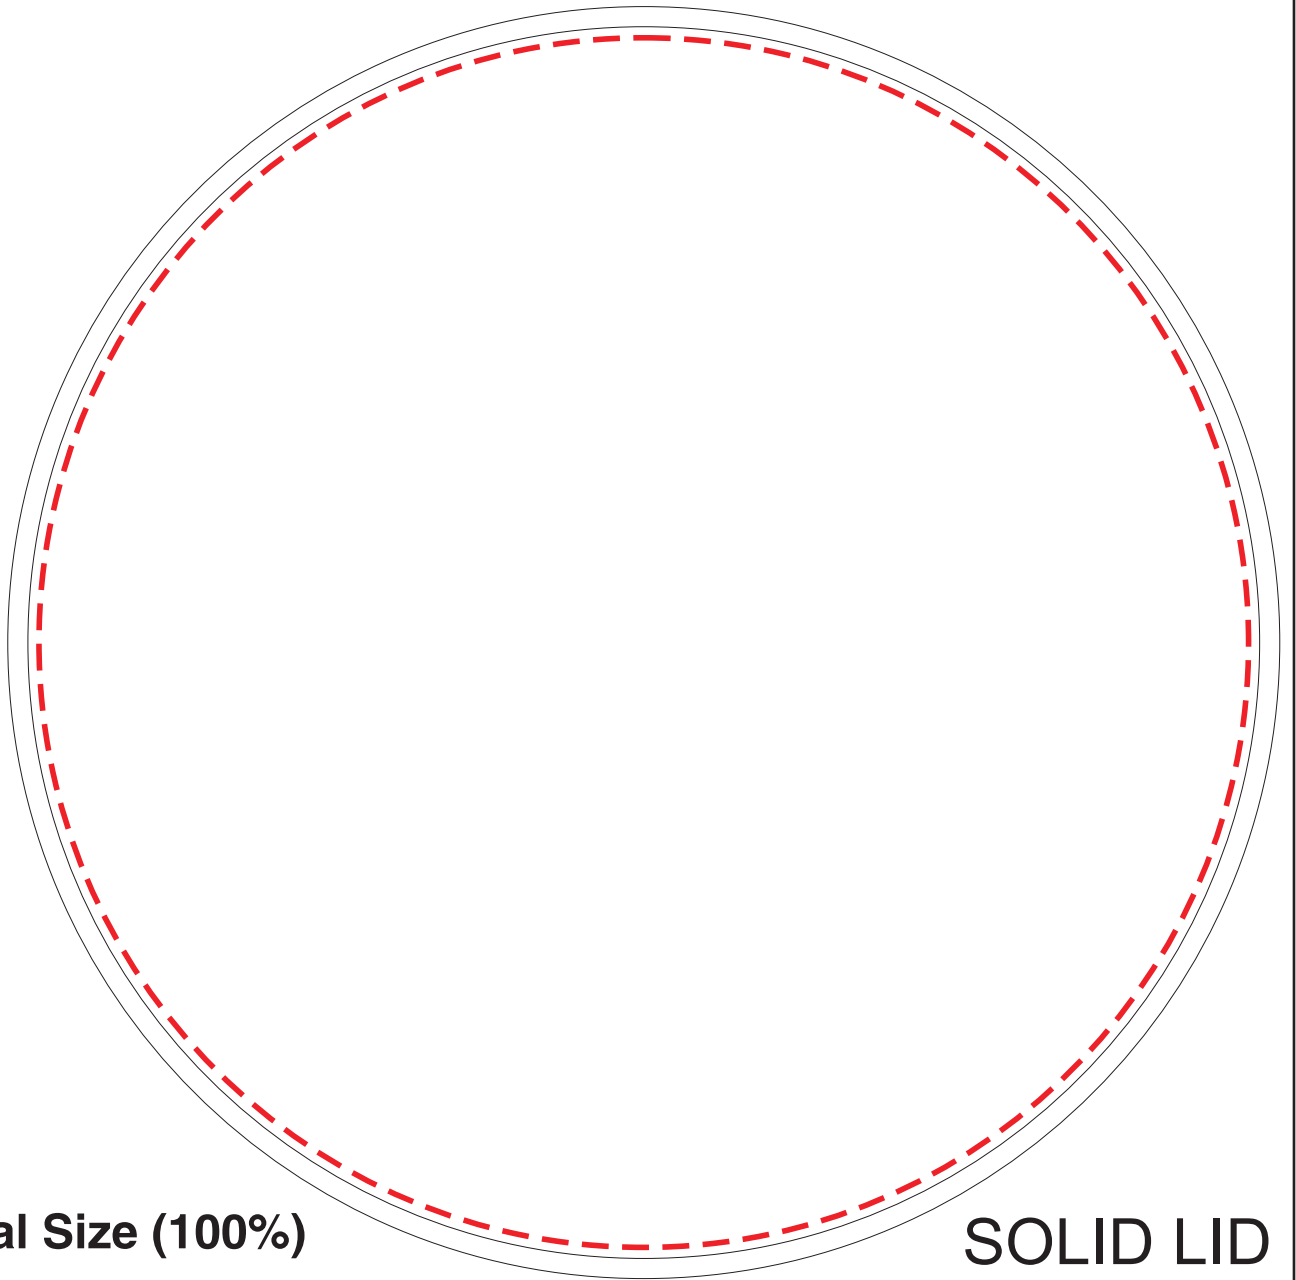

# Half Gallon Direct Imprint Template

Actual Size (100%)

SOLID LID

**IMPRINT SIZE: 5" DIAMETER**

**PRODUCT DIMENSIONS: 6.625" x 5"H**

- Red Layout Lines Do NOT Print.

# Half Gallon Label Lid Template

Actual Size (100%)

SOLID LID

**IMPRINT SIZE: 6.3" DIAMETER**  
**PRODUCT DIMENSIONS: 6.625" x 5"H**

- Red Layout Lines Do NOT Print.

# Half Gallon

## FULL COLOR BODY LABEL

**LABEL SIZE: 8"W X 4.3" H**

**PRODUCT DIMENSIONS: 6.625"D x 5"H**

**- Red Layout Lines Do NOT Print.  
Actual Size (100%)**