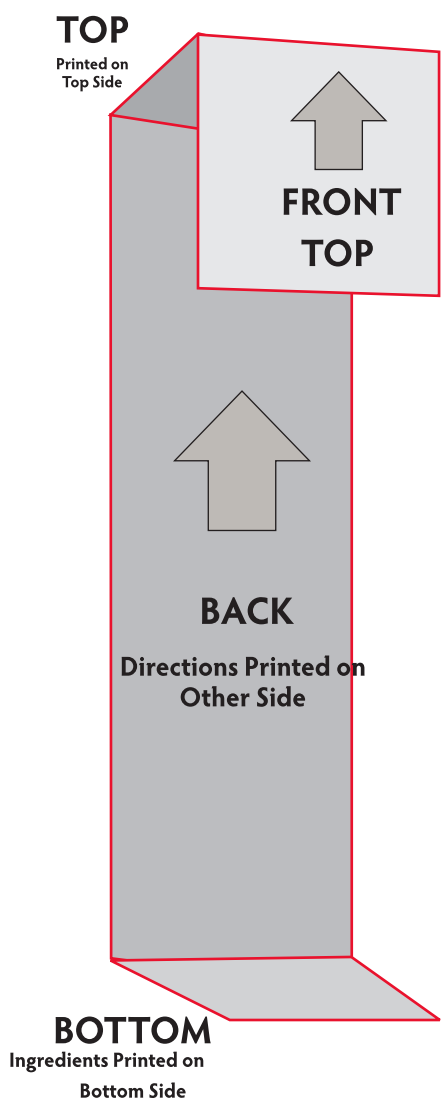

HOT CHOCOLATE ON A SPOON KIT INSERT

**PRODUCT DIMENSIONS:
1.75"L x 1.75"W x 6"H"**

- Denotes orientation of art on panel.
Arrow points to top of panel

- Red Layout Lines Do NOT Print.