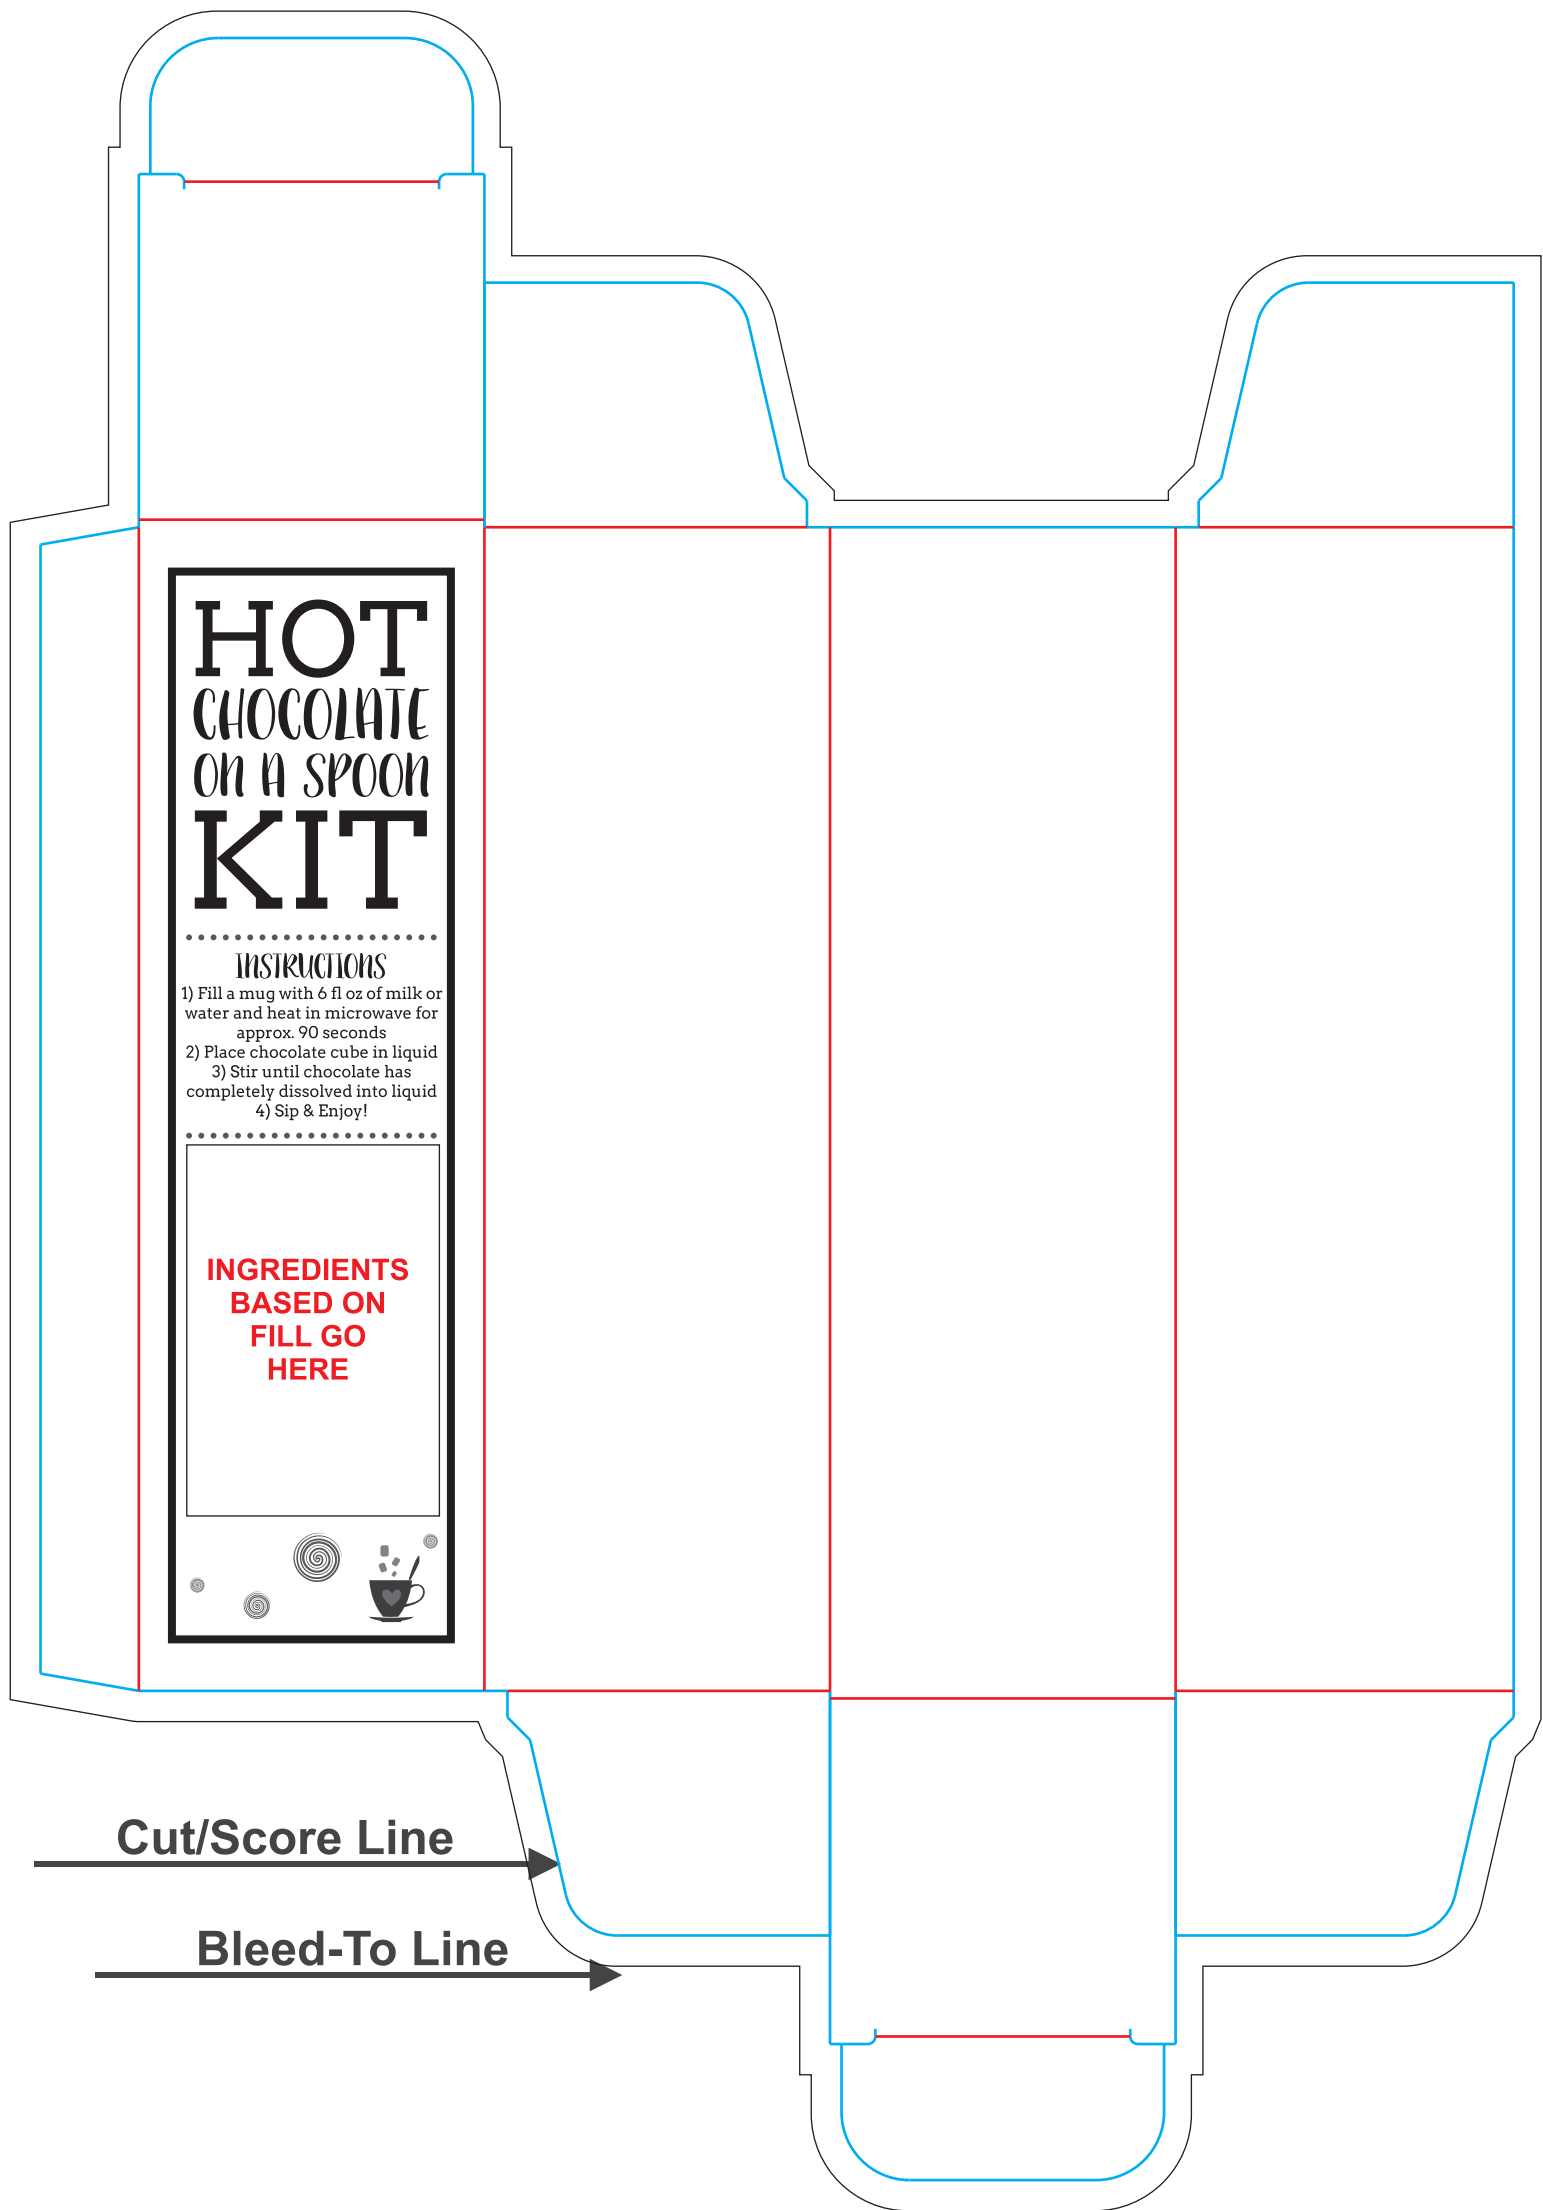

HOT CHOCOLATE ON A SPOON GIFT BOX

Actual Size (100%)

Cut/Score Line

Bleed-To Line

PRODUCT DIMENSIONS: 1.8"L x 1.8"W x 6.1"H

- Red Layout Lines Do NOT Print.