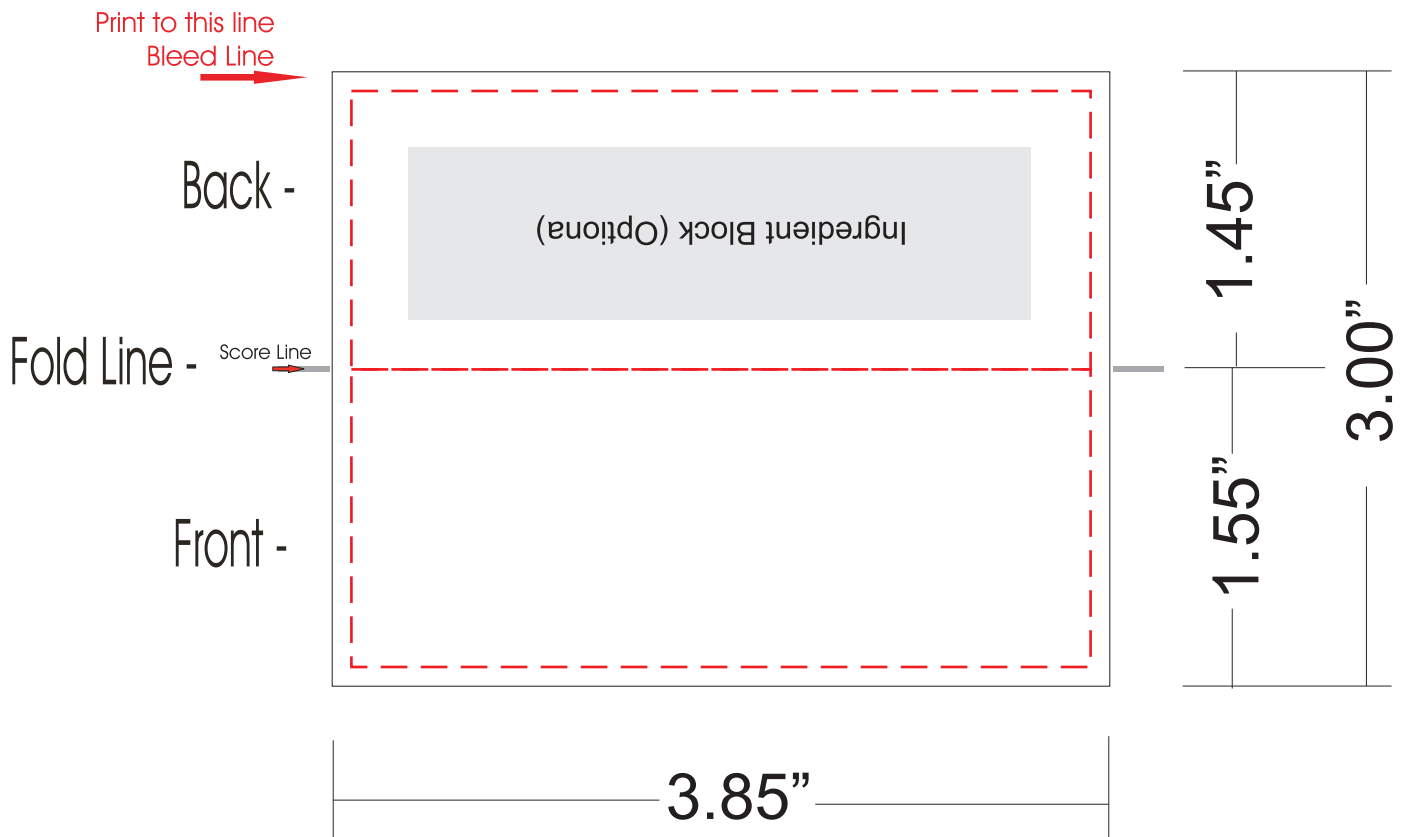

CHOCOLATE COVERED PRETZEL HEADER CARD - 3.85"

Actual Size (100%)

HEADER DIMENSIONS: 3.85"W x 3"H

 - Red Layout Lines Do NOT Print.

CHOCOLATE COVERED PRETZEL

Custom Label - 1.875"W x 1.875"H

Actual Size (100%)

Print to this line
Bleed Line

LABEL AREA: 1.875"H X 1.875"W

- Red Layout Lines Do NOT Print.