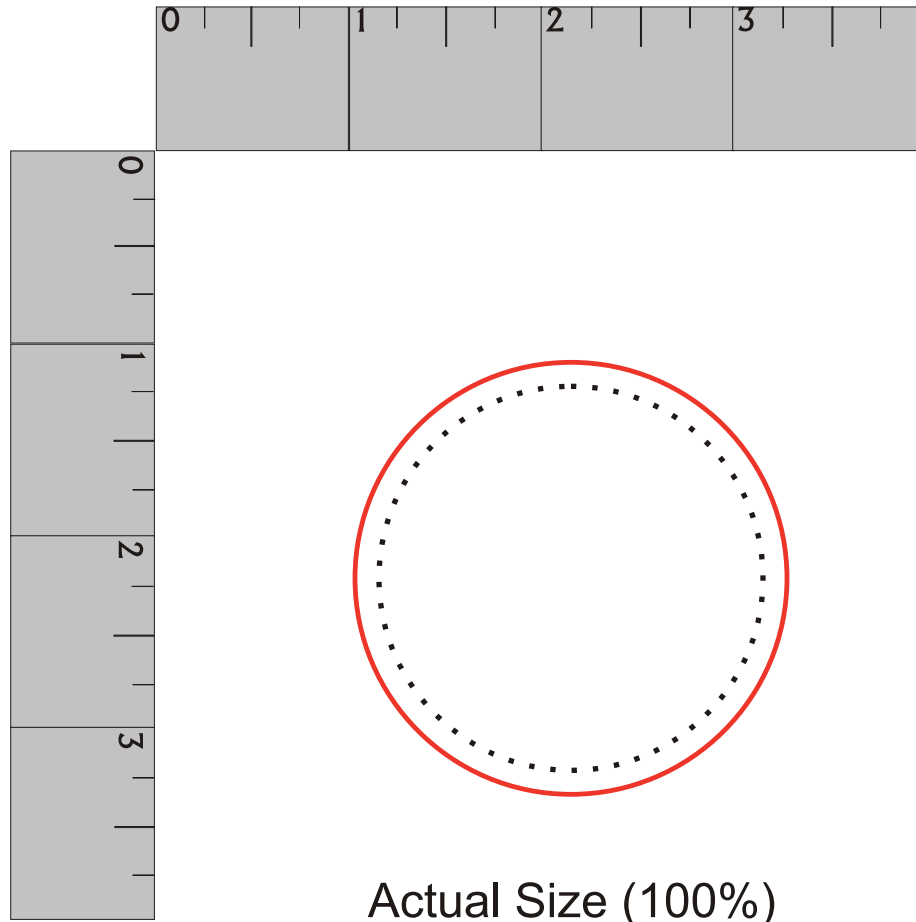

Template for Round Logo Cookies

Cookie Size: 2.25"
Imprint Area: 2"

- Red Layout Lines Do NOT Print.

Template for Square Logo Cookies

Cookie Size: 2.25" x 2.25"
Imprint Area: 2" x 2"

 - Red Layout Lines Do NOT Print.