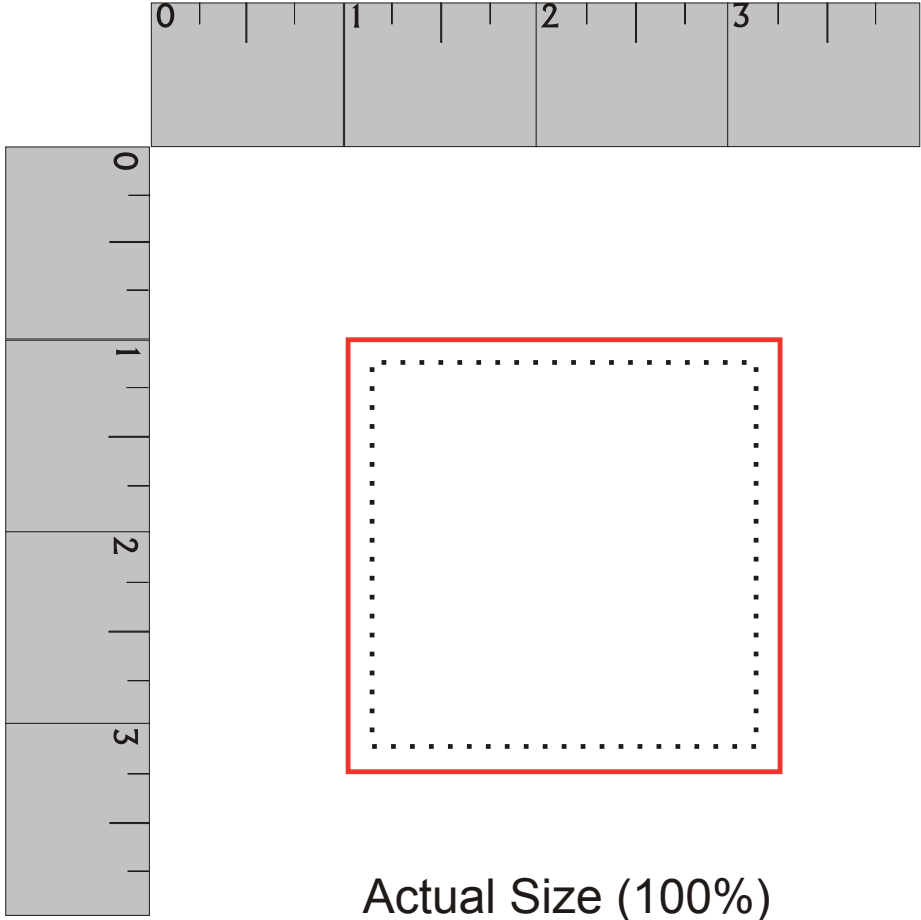

Template for Round Logo Cookies

Cookie Size: 2.25"
Imprint Area: 2"

- Red Layout Lines Do NOT Print.

Template for Square Logo Cookies

Cookie Size: 2.25" x 2.25"
Imprint Area: 2" x 2"

 - Red Layout Lines Do NOT Print.