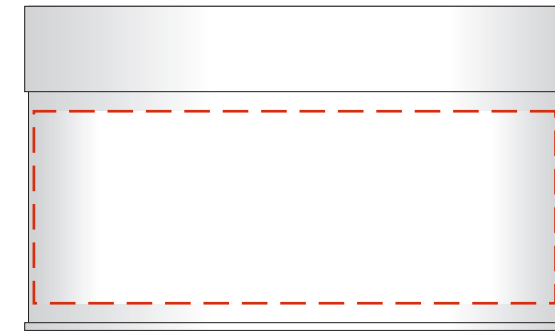

Body Wrap For Window Tins

Actual Size (100%)

Print to this line
Bleed Line

PRODUCT DIMENSIONS: 2.81"W X 1.69"H

LABEL DIMENSIONS:

BODY WRAP: 9.30"W X 1.00"H

- Red Layout Lines Do NOT Print.