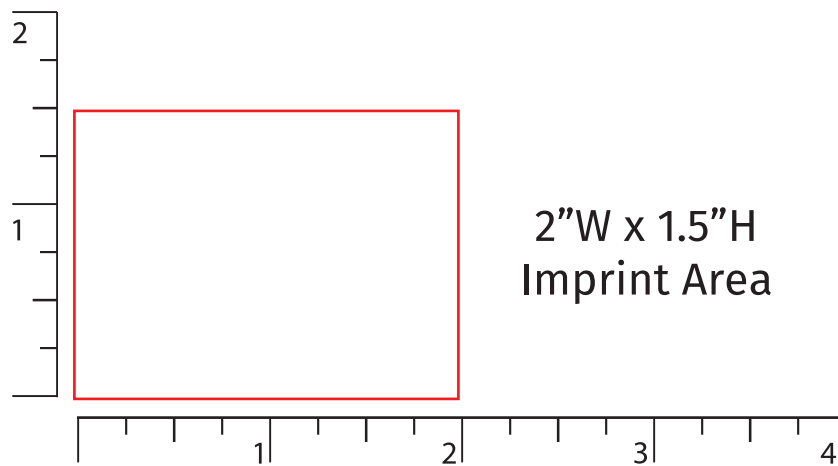

Tote Favor Box Template

IMPRINT SIZE: 2"W X 1.5"H
PRODUCT DIMENSIONS 3.625"W x 3.75"H

- Layout Lines Do NOT Print.
Actual Size (100%)