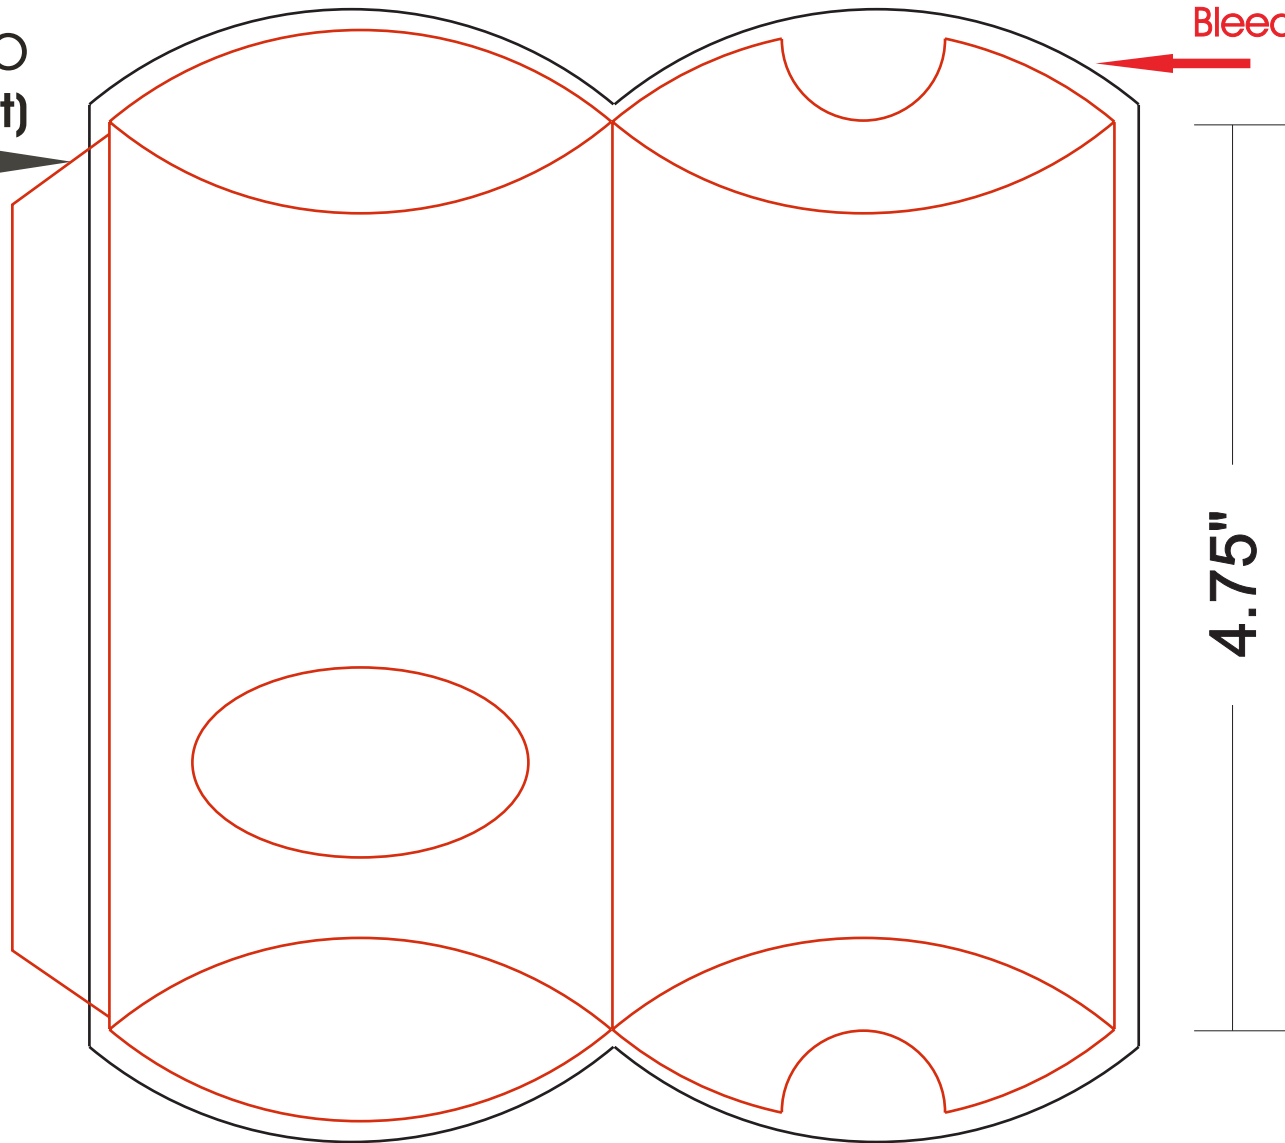

PILLOW BOXES

Glue Strip
(No Print)

Print to this line
Bleed Line

4.75"

2.62"

2.62"

- OVAL Line shows WINDOW OPENING

Actual Size (100%)

PRODUCT DIMENSIONS: 4.75"H X 2.35"W X 0.90"D

- Red Layout Lines Do NOT Print.