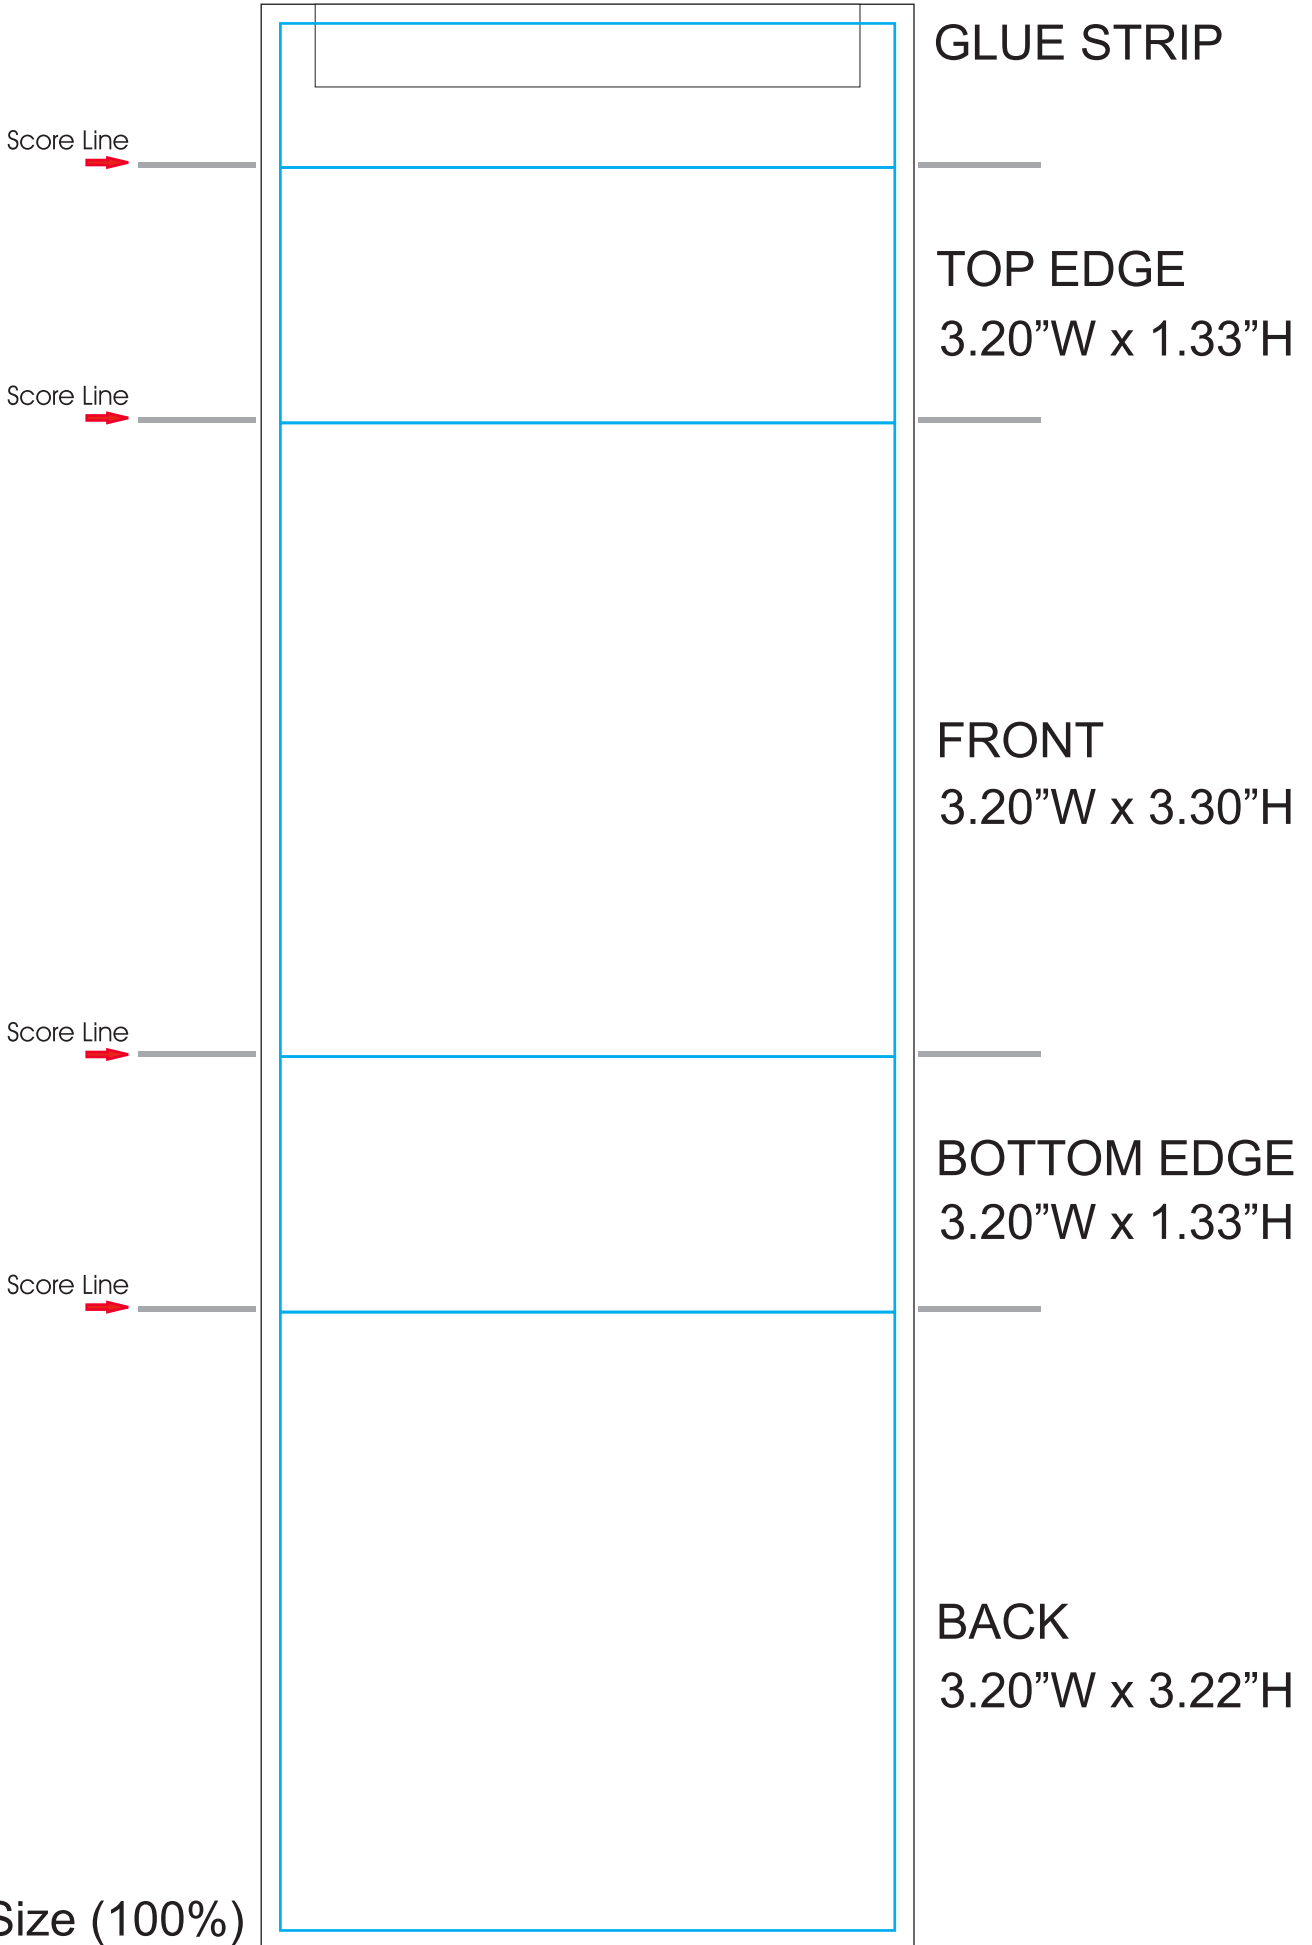

Chocolate Covered Pretzels | 10-Piece Set HANG TAG

Bleed Line
Imprint Area

Actual Size (100%)

IMPRINT AREA: 3.5"W x 2.0"H

- Red Layout Lines Do NOT Print.

Chocolate Covered Pretzels | 10-Piece Set

SHORT SLEEVE TEMPLATE

PRODUCT DIMENSIONS: 4.80"H X 1.70"W

- Red Layout Lines Do NOT Print.

Chocolate Covered Pretzels | 10-Piece Set

FULL SLEEVE TEMPLATE FOR GIFT BOX

Glue Strip -
*WILL BE COVERED
BLEED BACKGROUND
COLOR ONLY*

TOP -
13.35" X 1.33"

Front -
13.35" X 3.33"

BOTTOM -
13.35" X 1.33"

Back -
13.35" X 3.3"

FULL SLEEVE DIMENSIONS: 13.35"W x 10.04"H

Actual Size (100%)

 - Red Layout Lines Do NOT Print.